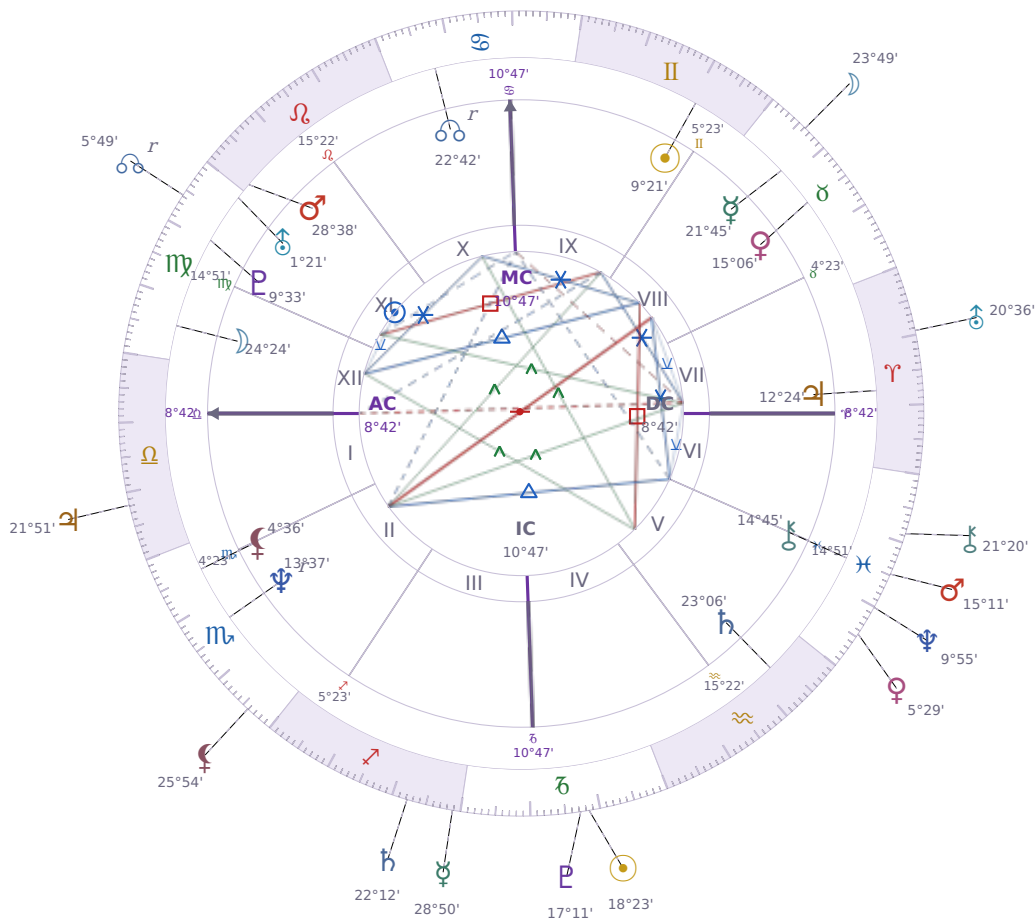

DAILY PERSONAL HOROSCOPE

Viktor Orbán

Prime Minister of Hungary (1998–2002; since 2010)

♊ Gemini May 31, 1963 14:00 Székesfehérvár

Sunday, 8 January 2017

TRANSITS FOR TODAY

☉ Sun	in ♑ Capricorn	18°24'00"
☾ Moon	in ♉ Taurus	23°49'56"
☿ Mercury	in ♐ Sagittarius	28°50'58"
♀ Venus	in ♓ Pisces	5°29'14"
♂ Mars	in ♓ Pisces	15°11'05"
♃ Jupiter	in ♎ Libra	21°51'55"
♄ Saturn	in ♐ Sagittarius	22°12'39"

♅ Uranus	in ♈ Aries	20°36'06"
♆ Neptune	in ♓ Pisces	9°55'06"
♇ Pluto	in ♑ Capricorn	17°11'59"
♁ Chiron	in ♓ Pisces	21°20'02"
♊ NNode	in ♍ Virgo Rx	5°49'45"
♁ Lilith	in ♏ Scorpio	25°54'28"

NATAL PLANETS