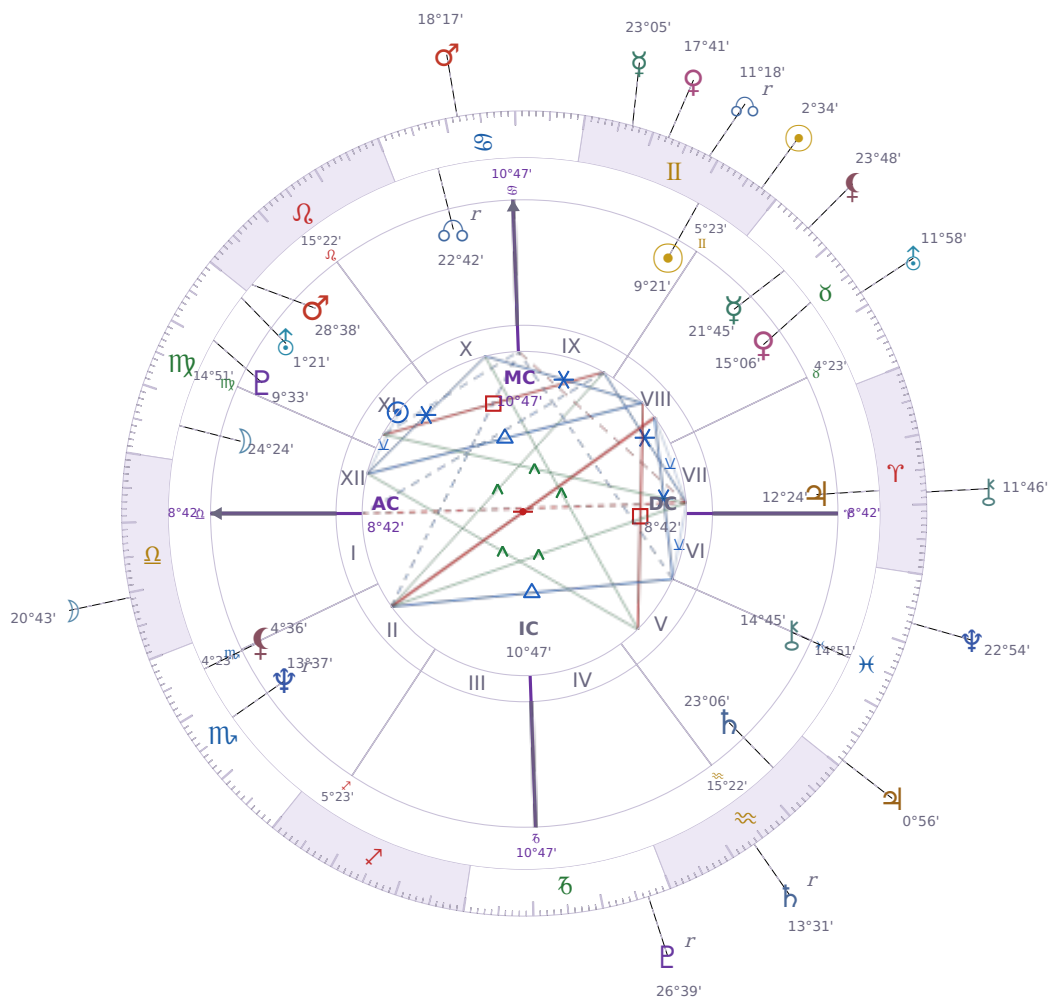

DAILY PERSONAL HOROSCOPE

## Viktor Orbán

Prime Minister of Hungary (1998–2002; since 2010)

♊ Gemini May 31, 1963 14:00 Székesfehérvár

Sunday, 23 May 2021