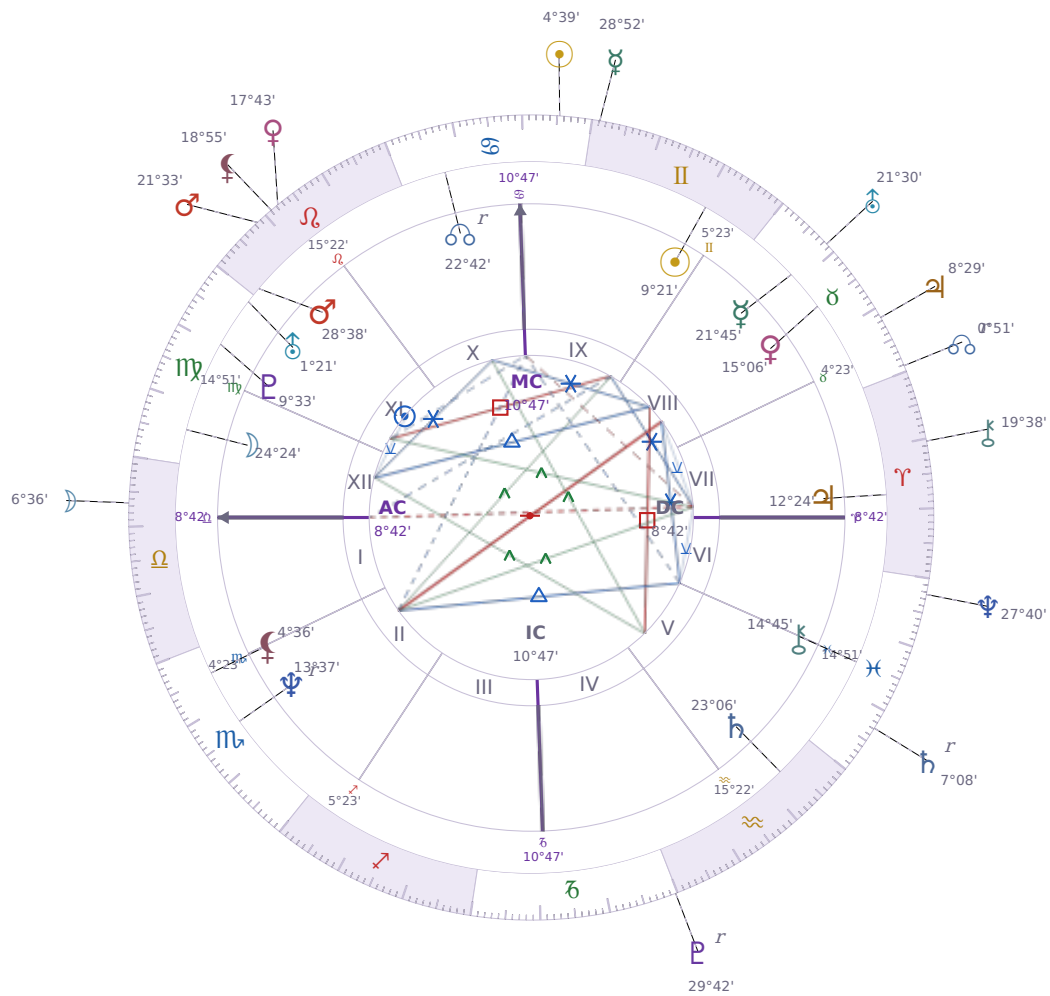

DAILY PERSONAL HOROSCOPE

Viktor Orbán

Prime Minister of Hungary (1998–2002; since 2010)

♊ Gemini May 31, 1963 14:00 Székesfehérvár

Monday, 26 June 2023

TRANSITS FOR TODAY

| | | |
|-----------|----------------|-----------|
| ☉ Sun | in ♋ Cancer | 4°39'11" |
| ☾ Moon | in ♎ Libra | 6°36'23" |
| ☿ Mercury | in ♊ Gemini | 28°53'00" |
| ♀ Venus | in ♌ Leo | 17°43'59" |
| ♂ Mars | in ♌ Leo | 21°33'46" |
| ♃ Jupiter | in ♉ Taurus | 8°29'03" |
| ♄ Saturn | in ♓ Pisces Rx | 7°08'50" |

| | | |
|-----------|--------------------------|-----------|
| ♅ Uranus | in ♉ Taurus | 21°30'08" |
| ♆ Neptune | in ♋ Pisces | 27°40'55" |
| ♇ Pluto | in ♏ Capricorn Rx | 29°42'43" |
| ♁ Chiron | in ♈ Aries | 19°38'54" |
| ♊ NNode | in ♉ Taurus Rx | 0°51'28" |
| ♁ Lilith | in ♌ Leo | 18°55'35" |

NATAL PLANETS

| | | | |
|--------------|---------------|-----------|--------------|
| ☉ Sun | in ♊ Gemini | 9°21'55" | IX |
| ☾ Moon | in ♍ Virgo | 24°24'28" | XII |
| ☿ Mercury | in ♉ Taurus | 21°45'08" | VIII |
| ♀ Venus | in ♉ Taurus | 15°06'08" | VIII |
| ♂ Mars | in ♌ Leo | 28°38'46" | XI |
| ♃ Jupiter | in ♈ Aries | 12°24'18" | VII |
| ♄ Saturn | in ♒ Aquarius | 23°06'15" | V |
| ♅ Uranus | in ♍ Virgo | 1°21'57" | XI |
| ♆ Neptune | in ♏ Scorpio | 13°37'11" | II Rx |
| ♇ Pluto | in ♍ Virgo | 9°33'46" | XI |
| ♁ Chiron | in ♋ Pisces | 14°45'57" | V |
| ♊ North Node | in ♋ Cancer | 22°42'44" | X Rx |
| ♁ Lilith | in ♏ Scorpio | 4°36'07" | II |