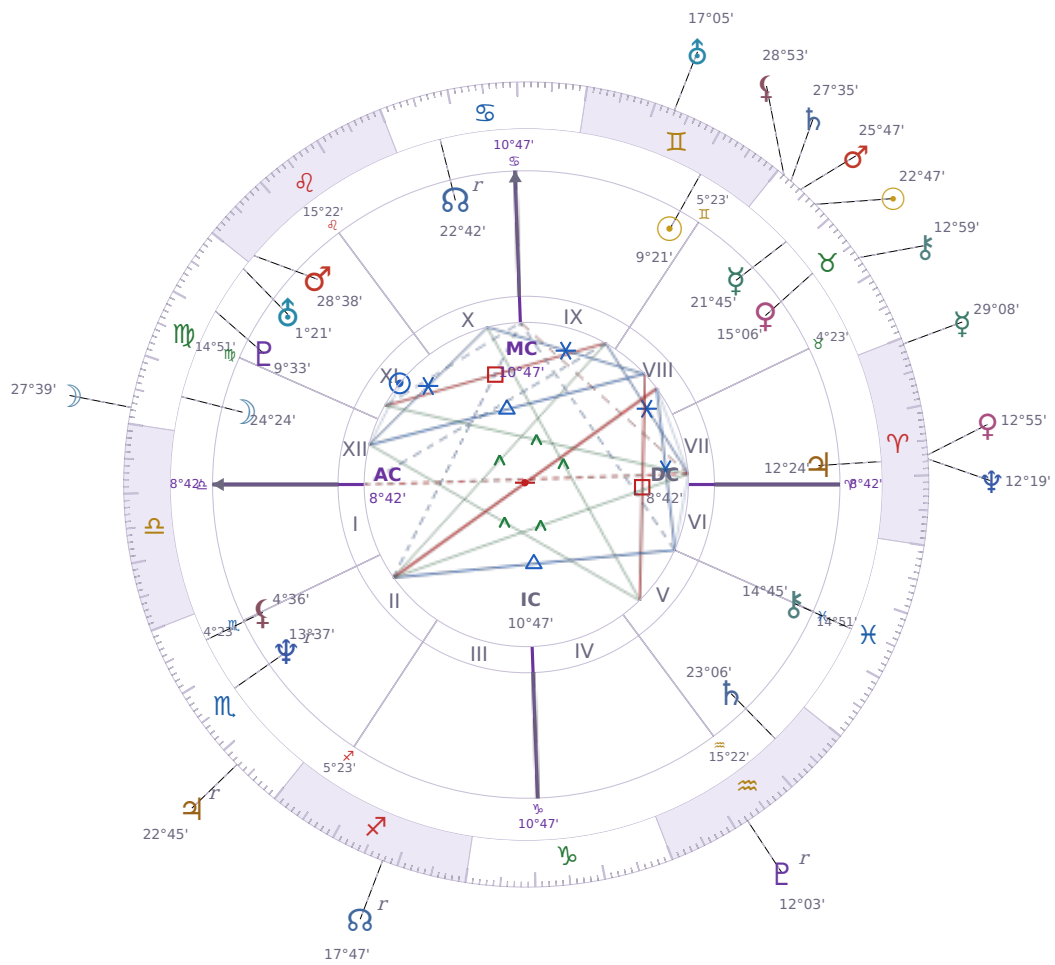

DAILY PERSONAL HOROSCOPE

Viktor Orbán

Prime Minister of Hungary (1998–2002; since 2010)

♊ Gemini May 31, 1963 14:00 Székesfehérvár

Monday, 13 May 2030

TRANSITS FOR TODAY

☉ Sun	in ♉ Taurus	22°47'12"
☾ Moon	in ♍ Virgo	27°39'45"
☿ Mercury	in ♈ Aries	29°08'14"
♀ Venus	in ♈ Aries	12°55'13"
♂ Mars	in ♉ Taurus	25°47'36"
♃ Jupiter	in ♏ Scorpio Rx	22°45'59"
♄ Saturn	in ♉ Taurus	27°35'51"

♅ Uranus	in ♊ Gemini	17°05'58"
♆ Neptune	in ♈ Aries	12°19'38"
♇ Pluto	in ♒ Aquarius Rx	12°03'38"
♁ Chiron	in ♉ Taurus	12°59'25"
♁ NNode	in ♐ Sagittarius Rx	17°47'30"
♁ Lilith	in ♉ Taurus	28°53'34"

NATAL PLANETS