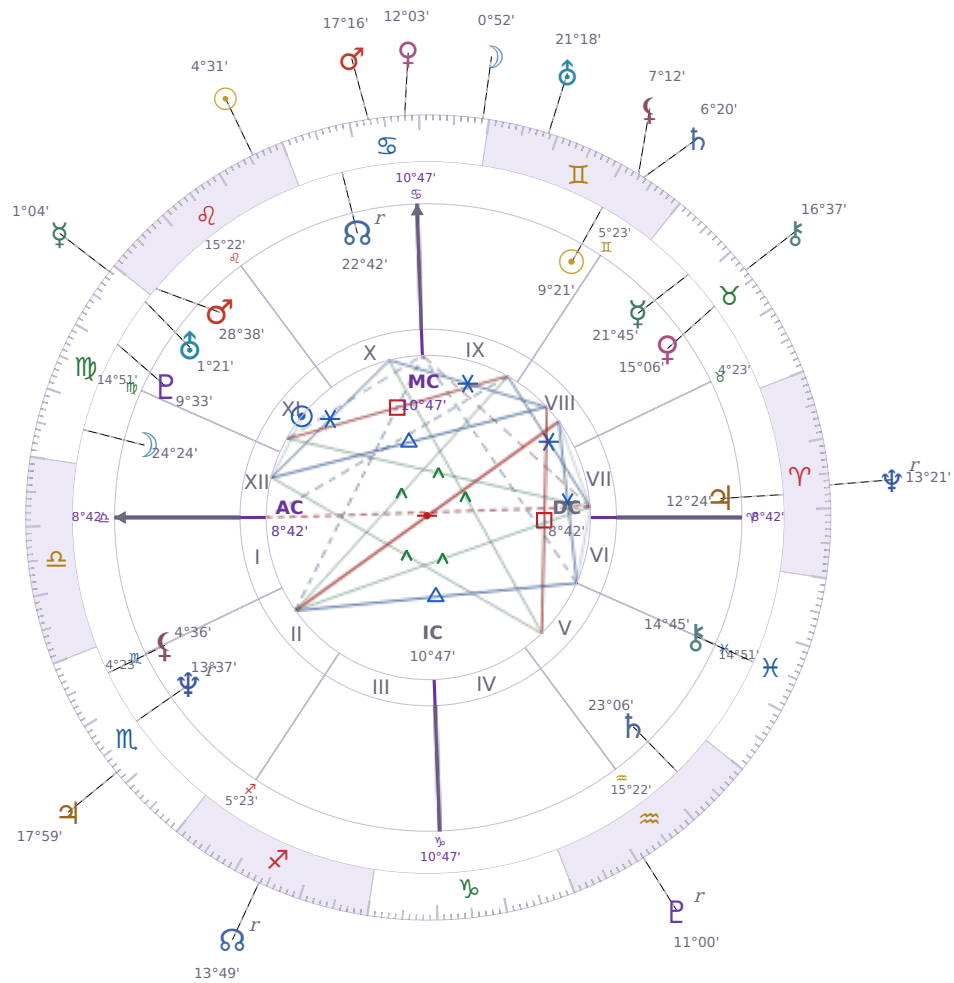

DAILY PERSONAL HOROSCOPE

Viktor Orbán

Prime Minister of Hungary (1998–2002; since 2010)

♊ Gemini May 31, 1963 14:00 Székesfehérvár

Saturday, 27 July 2030

TRANSITS FOR TODAY

☉ Sun	in ♌ Leo	4°31'16"
☾ Moon	in ♋ Cancer	0°52'48"
☿ Mercury	in ♍ Virgo	1°04'04"
♀ Venus	in ♋ Cancer	12°03'51"
♂ Mars	in ♋ Cancer	17°16'16"
♃ Jupiter	in ♏ Scorpio	17°59'38"
♄ Saturn	in ♊ Gemini	6°20'46"

♅ Uranus	in ♊ Gemini	21°18'05"
♆ Neptune	in ♈ Aries Rx	13°21'05"
♇ Pluto	in ♒ Aquarius Rx	11°00'34"
♁ Chiron	in ♉ Taurus	16°37'12"
♁ NNode	in ♐ Sagittarius Rx	13°49'15"
♁ Lilith	in ♊ Gemini	7°12'15"

NATAL PLANETS

Saturday · ♄ Saturn

Colors: Violet

Stone: Obsidian

Number: 8