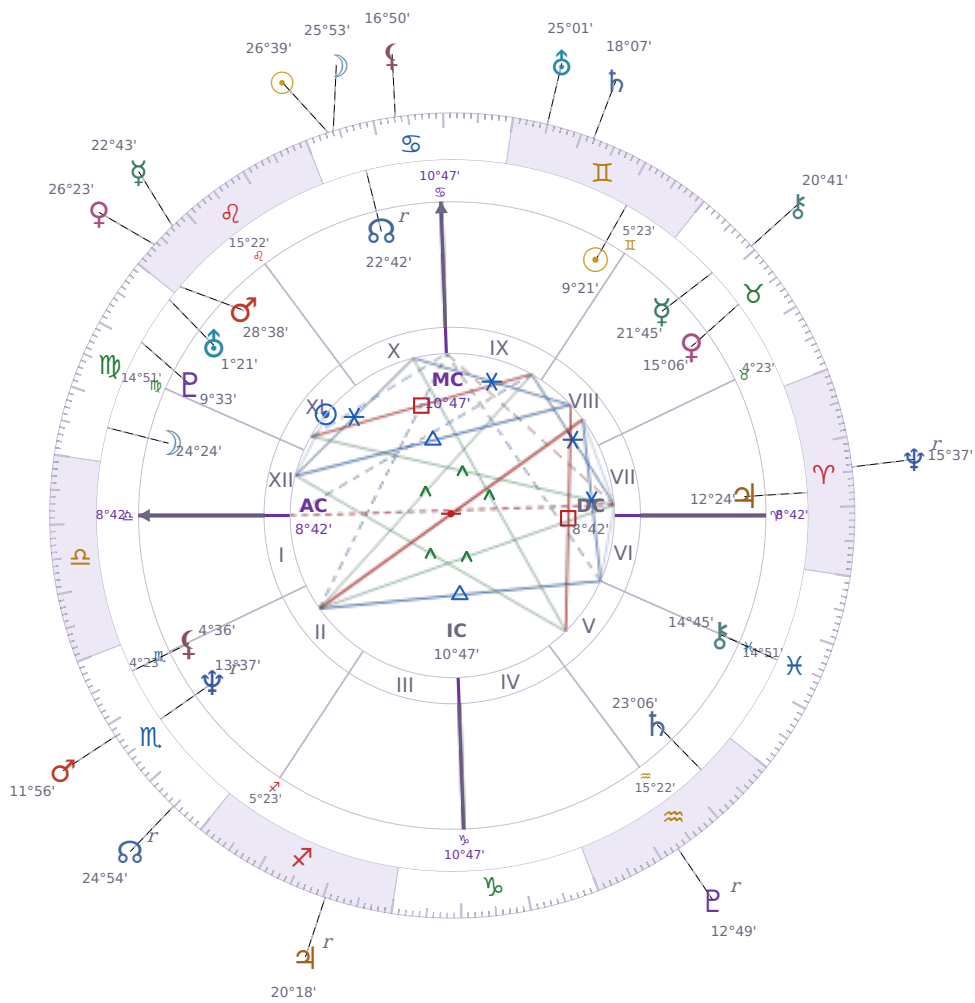

DAILY PERSONAL HOROSCOPE

Viktor Orbán

Prime Minister of Hungary (1998–2002; since 2010)

♊ Gemini May 31, 1963 14:00 Székesfehérvár

Saturday, 19 July 2031

TRANSITS FOR TODAY

☉ Sun	in ♋ Cancer	26°39'05"
☾ Moon	in ♋ Cancer	25°53'30"
☿ Mercury	in ♌ Leo	22°43'14"
♀ Venus	in ♌ Leo	26°23'56"
♂ Mars	in ♏ Scorpio	11°56'49"
♃ Jupiter	in ♐ Sagittarius Rx	20°18'08"
♄ Saturn	in ♊ Gemini	18°07'32"

♅ Uranus	in ♊ Gemini	25°01'44"
♆ Neptune	in ♈ Aries Rx	15°37'35"
♇ Pluto	in ♒ Aquarius Rx	12°49'25"
♁ Chiron	in ♉ Taurus	20°41'33"
♁ NNode	in ♏ Scorpio Rx	24°54'57"
♁ Lilith	in ♋ Cancer	16°50'08"

NATAL PLANETS

Saturday · ♄ Saturn

Colors: Violet

Stone: Obsidian

Number: 8