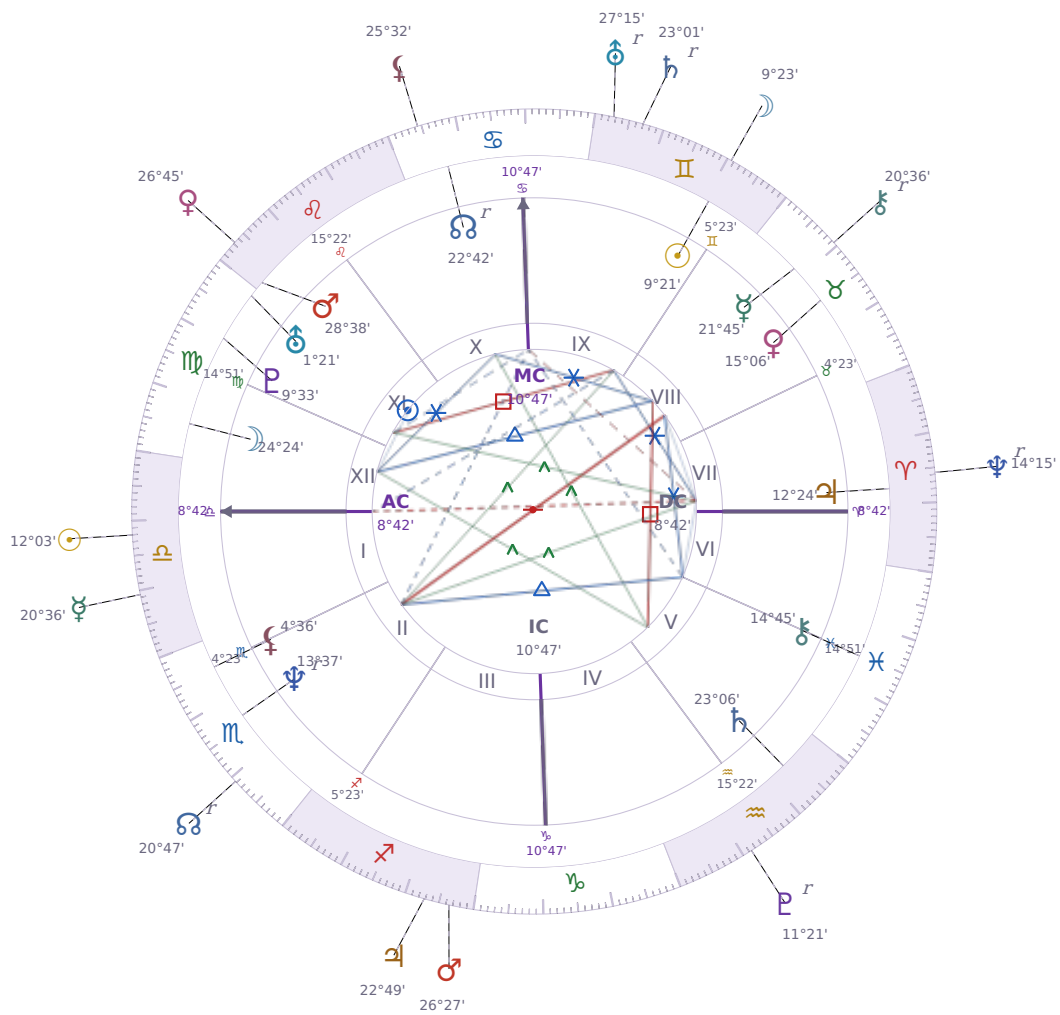

DAILY PERSONAL HOROSCOPE

Viktor Orbán

Prime Minister of Hungary (1998–2002; since 2010)

♊ Gemini May 31, 1963 14:00 Székesfehérvár

Sunday, 5 October 2031

TRANSITS FOR TODAY

☉ Sun	in ♎ Libra	12°03'14"
☾ Moon	in ♊ Gemini	9°23'19"
☿ Mercury	in ♎ Libra	20°36'09"
♀ Venus	in ♌ Leo	26°45'35"
♂ Mars	in ♏ Sagittarius	26°27'10"
♃ Jupiter	in ♏ Sagittarius	22°49'43"
♄ Saturn	in ♊ Gemini Rx	23°01'40"

♅ Uranus	in	♊ Gemini Rx	27°15'44"
♆ Neptune	in	♈ Aries Rx	14°15'53"
♇ Pluto	in	♒ Aquarius Rx	11°21'03"
♁ Chiron	in	♉ Taurus Rx	20°36'34"
♁ NNode	in	♏ Scorpio Rx	20°47'04"
♁ Lilith	in	♋ Cancer	25°32'51"