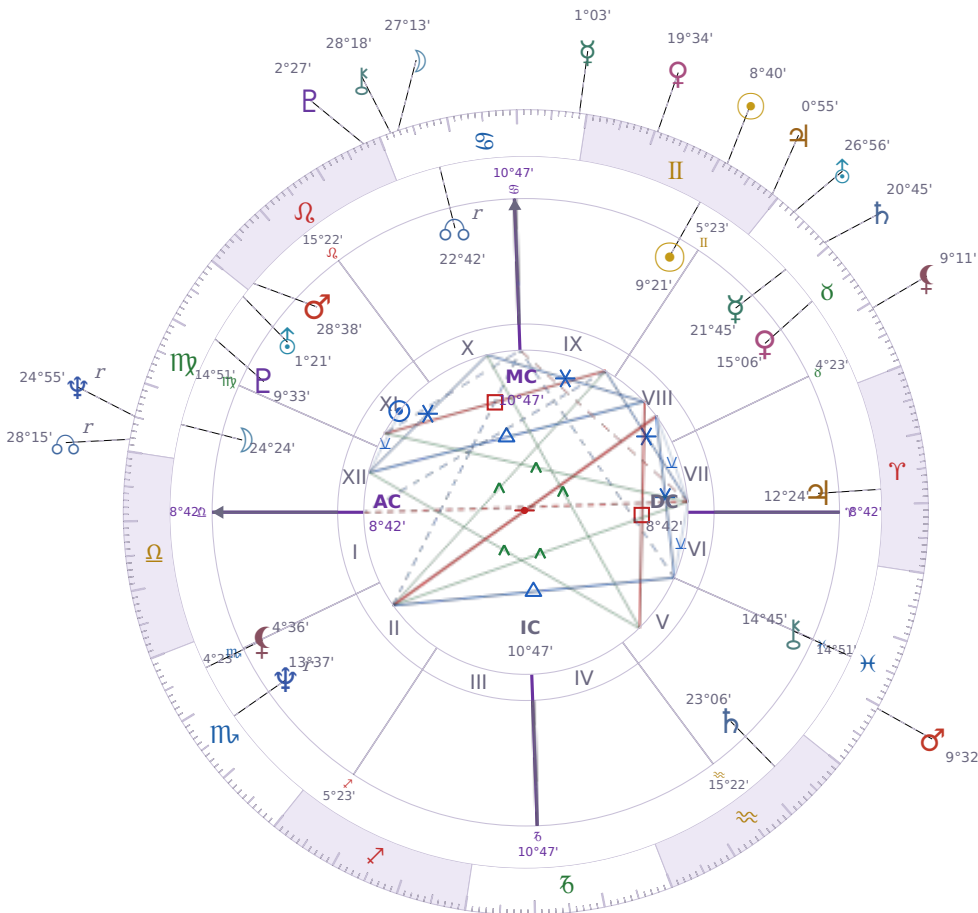

SOLAR RETURN

Viktor Orbán

Prime Minister of Hungary (1998–2002; since 2010)

♊ Gemini May 31, 1963 14:00 Székesfehérvár

30 May 1941 · 17:25 (15:25 UTC) · Székesfehérvár

Solar ASC ♏ Scorpio · MC ♌ Leo

NATAL PLANETS

☉ Sun	in	♊	Gemini	9°21'
☾ Moon	in	♍	Virgo	24°24'
☿ Mercury	in	♉	Taurus	21°45'
♀ Venus	in	♉	Taurus	15°06'
♂ Mars	in	♌	Leo	28°38'
♃ Jupiter	in	♈	Aries	12°24'
♄ Saturn	in	♈	Aquarius	23°06'

SOLAR RETURN PLANETS