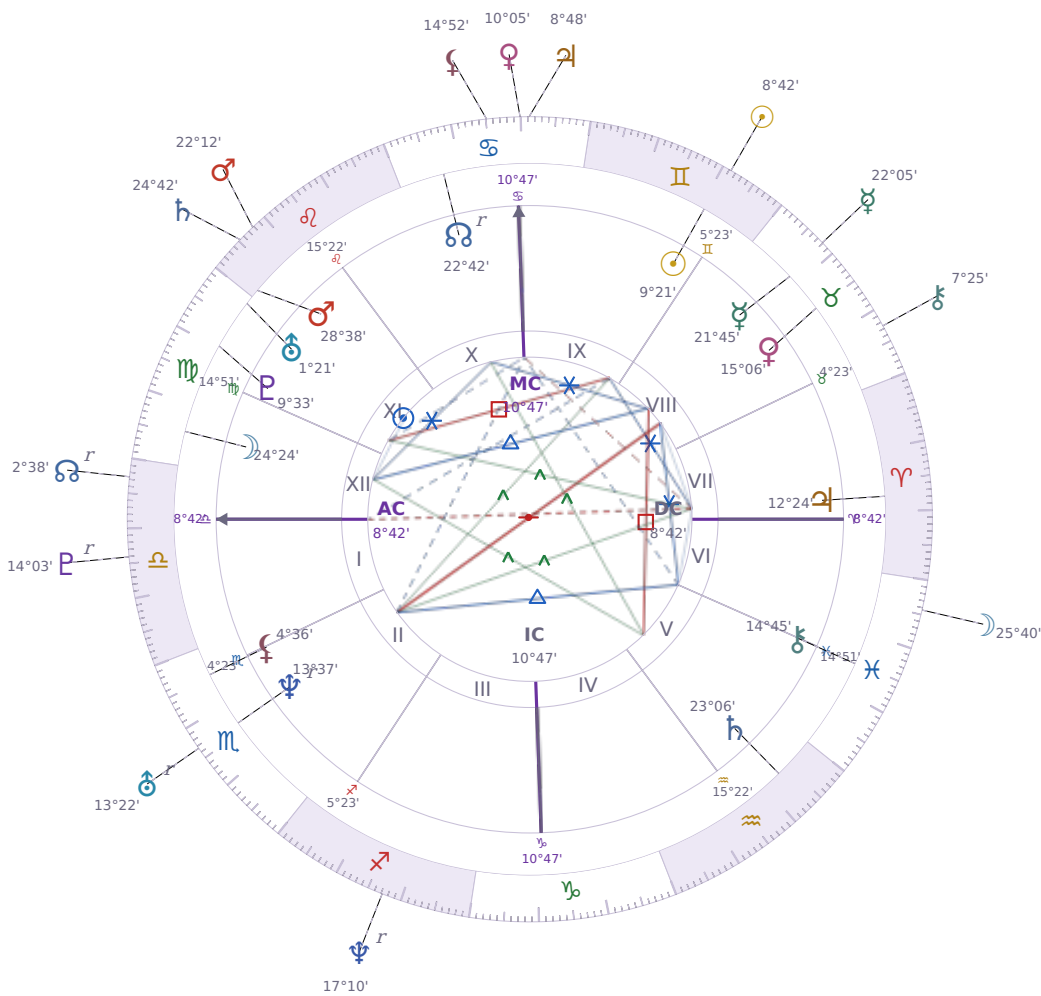

SOLAR RETURN

## Viktor Orbán

Prime Minister of Hungary (1998–2002; since 2010)

♊ Gemini May 31, 1963 14:00 Székesfehérvár

**30 May 1978 · 15:14 (14:14 UTC) · Székesfehérvár**

Solar ASC ♎ Libra · MC ♋ Cancer

### NATAL PLANETS

☉ Sun	in	♊	Gemini	9°21'
☾ Moon	in	♍	Virgo	24°24'
☿ Mercury	in	♉	Taurus	21°45'
♀ Venus	in	♉	Taurus	15°06'
♂ Mars	in	♌	Leo	28°38'
♃ Jupiter	in	♈	Aries	12°24'
♄ Saturn	in	♒	Aquarius	23°06'