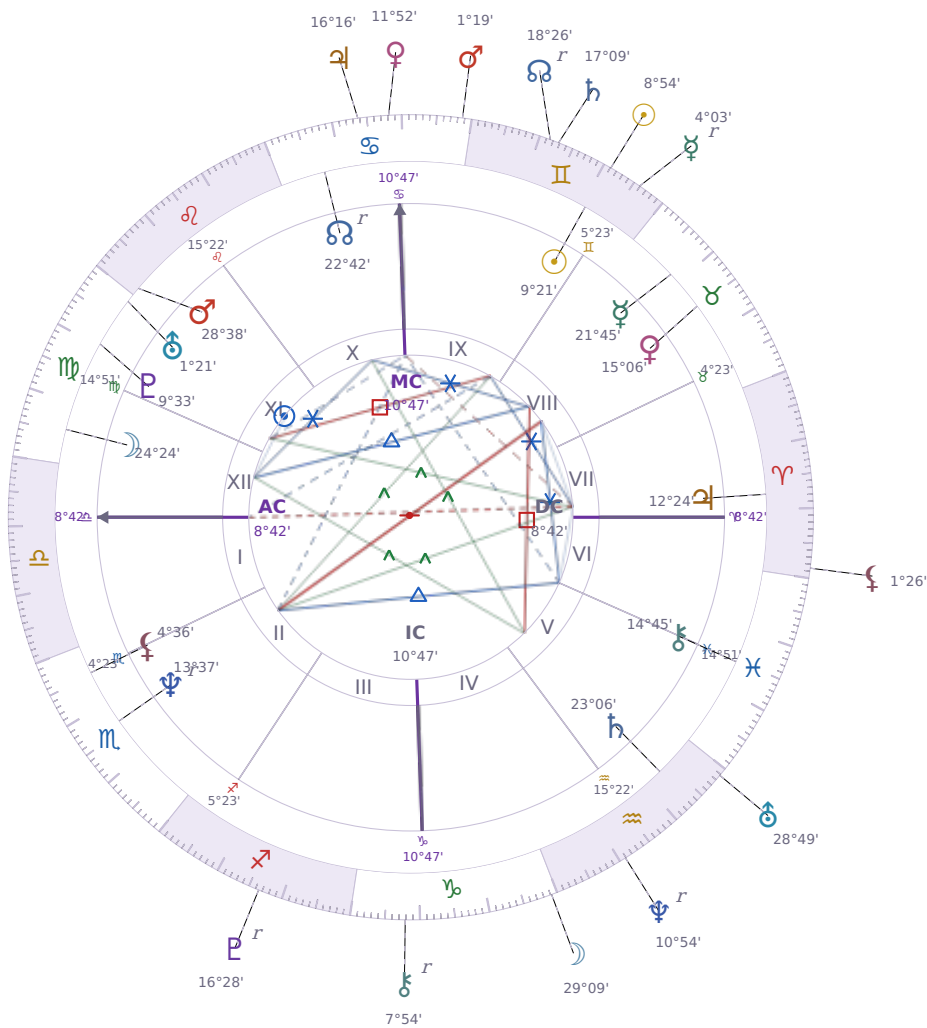

SOLAR RETURN

Viktor Orbán

Prime Minister of Hungary (1998–2002; since 2010)

♊ Gemini May 31, 1963 14:00 Székesfehérvár

30 May 2002 · 10:34 (08:34 UTC) · Székesfehérvár

Solar ASC ♌ Leo · MC ♉ Taurus

NATAL PLANETS

☉ Sun	in	♊	Gemini	9°21'
☾ Moon	in	♍	Virgo	24°24'
♃ Mercury	in	♉	Taurus	21°45'
♀ Venus	in	♉	Taurus	15°06'
♂ Mars	in	♌	Leo	28°38'
♃ Jupiter	in	♈	Aries	12°24'
♄ Saturn	in	♒	Aquarius	23°06'

SOLAR RETURN PLANETS