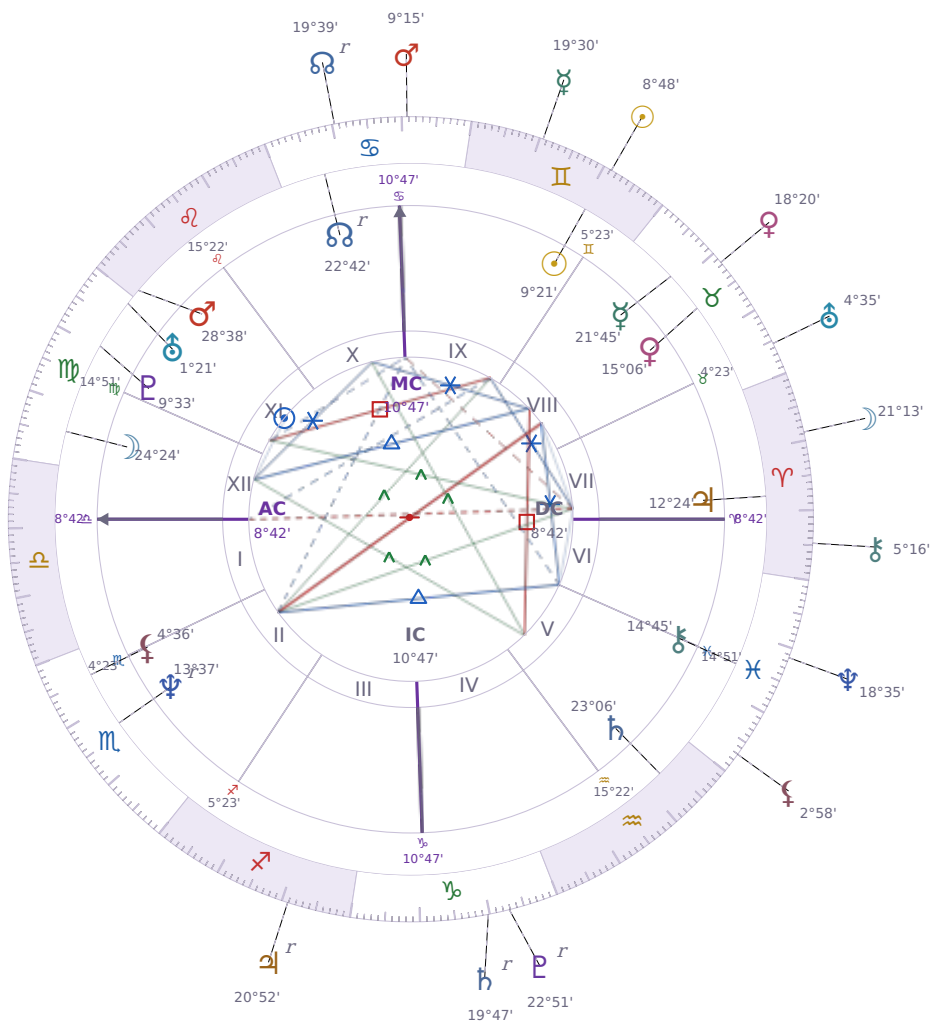

SOLAR RETURN

Viktor Orbán

Prime Minister of Hungary (1998–2002; since 2010)

♊ Gemini May 31, 1963 14:00 Székesfehérvár

30 May 2019 · 13:00 (11:00 UTC) · Székesfehérvár

Solar ASC ♍ Virgo · MC ♊ Gemini

NATAL PLANETS

☉ Sun	in	♊	Gemini	9°21'
☾ Moon	in	♍	Virgo	24°24'
☿ Mercury	in	♉	Taurus	21°45'
♀ Venus	in	♉	Taurus	15°06'
♂ Mars	in	♌	Leo	28°38'
♃ Jupiter	in	♈	Aries	12°24'
♄ Saturn	in	♒	Aquarius	23°06'

SOLAR RETURN PLANETS

☉ Sun	in	♊	Gemini	8°48'
☾ Moon	in	♈	Aries	21°13'
☿ Mercury	in	♊	Gemini	19°30'
♀ Venus	in	♉	Taurus	18°20'
♂ Mars	in	♋	Cancer	9°15'
♃ Jupiter	in	♐	Sagittarius	Rx 20°52'
♄ Saturn	in	♑	Capricorn	Rx 19°47'

SOLAR ANALYSIS

Solar ASC ♍ Virgo → natal H12 — Inner Life & Solitude

This is a year of **inner work, retreat, and significant invisible processes**. What happens beneath the surface — in dreams, in private, in the quiet hours — carries more weight than external events. Old patterns, unresolved matters, and hidden fears may surface to be addressed. This is not primarily a year of outer achievement, but of **clearing what has accumulated** so that the next cycle can begin on genuinely clean ground.