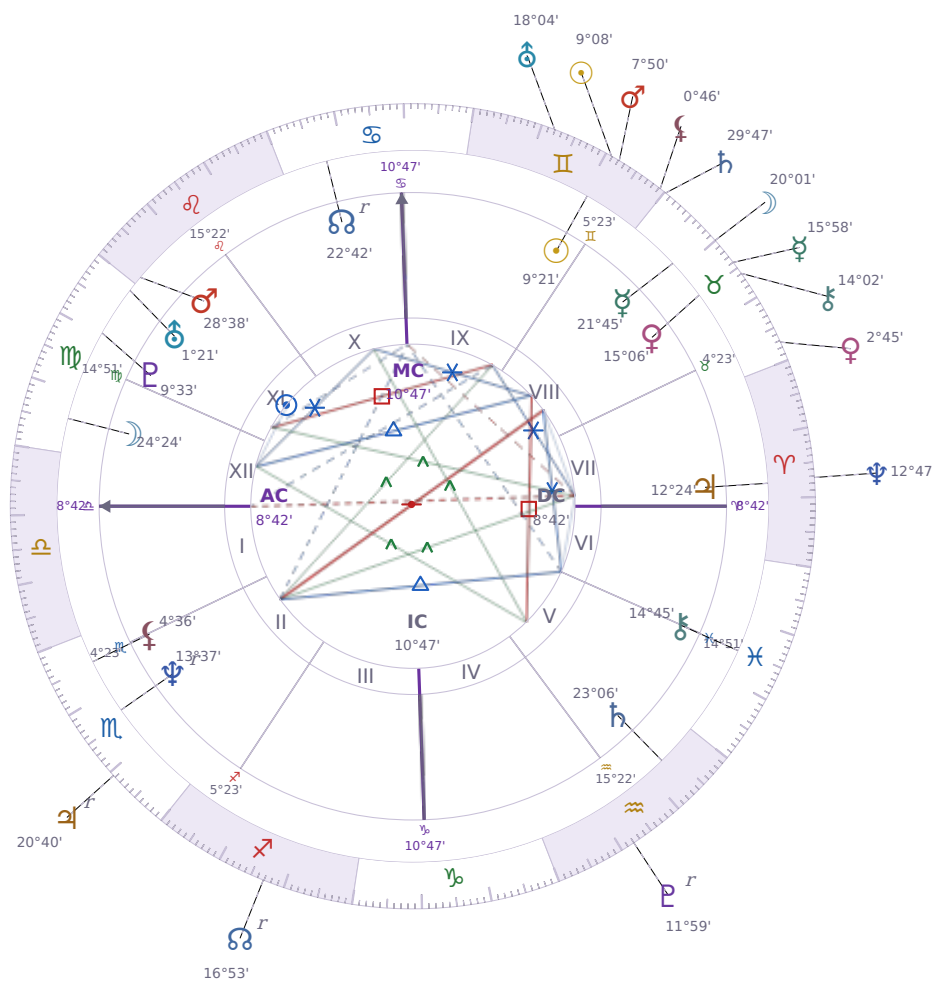

SOLAR RETURN

Viktor Orbán

Prime Minister of Hungary (1998–2002; since 2010)

♊ Gemini May 31, 1963 14:00 Székesfehérvár

30 May 2030 · 04:38 (02:38 UTC) · Székesfehérvár

Solar ASC ♊ Gemini · MC ♒ Aquarius

NATAL PLANETS

♁ Sun	in	♊ Gemini	9°21'
♄ Moon	in	♏ Virgo	24°24'
♃ Mercury	in	♉ Taurus	21°45'
♀ Venus	in	♉ Taurus	15°06'
♂ Mars	in	♌ Leo	28°38'
♃ Jupiter	in	♈ Aries	12°24'
♄ Saturn	in	♉ Aquarius	23°06'

SOLAR RETURN PLANETS