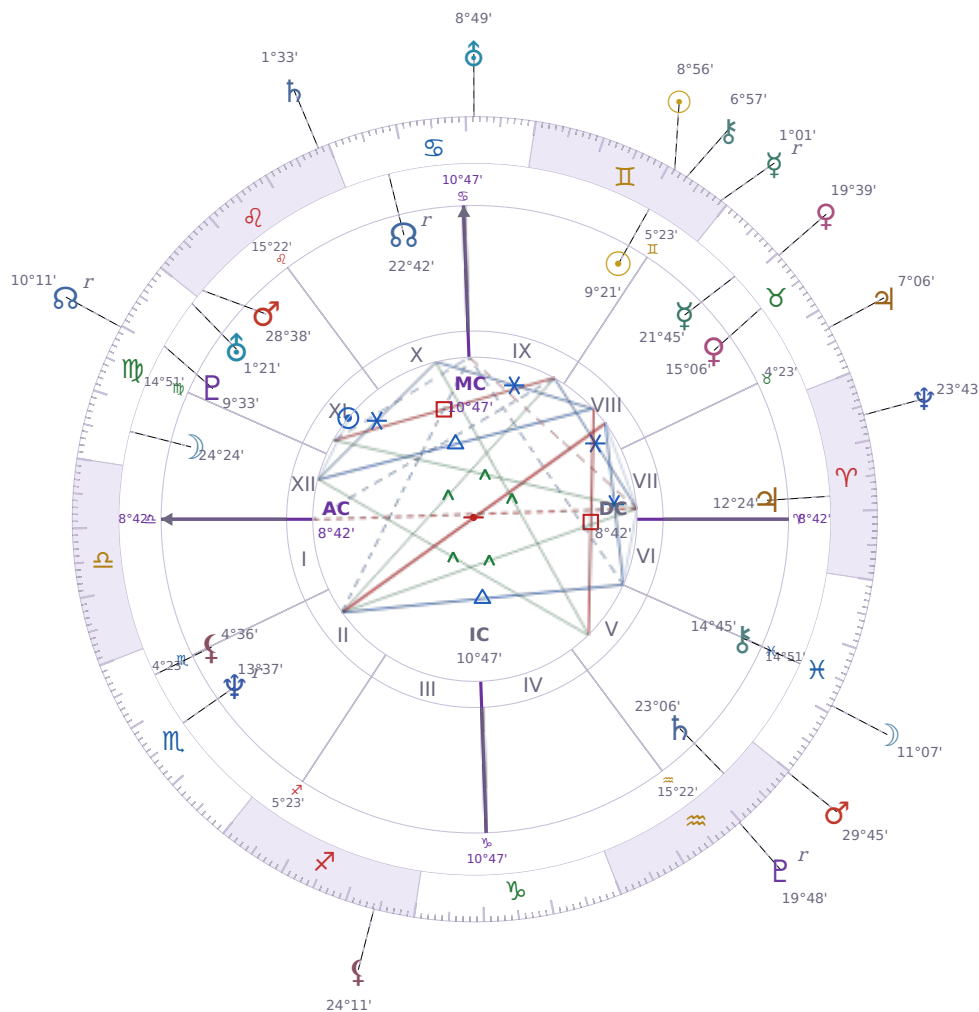

SOLAR RETURN

Viktor Orbán

Prime Minister of Hungary (1998–2002; since 2010)

♊ Gemini May 31, 1963 14:00 Székesfehérvár

30 May 2035 · 09:44 (07:44 UTC) · Székesfehérvár

Solar ASC ♌ Leo · MC ♈ Aries

NATAL PLANETS

☉ Sun	in	♊	Gemini	9°21'
☾ Moon	in	♍	Virgo	24°24'
☿ Mercury	in	♉	Taurus	21°45'
♀ Venus	in	♉	Taurus	15°06'
♂ Mars	in	♌	Leo	28°38'
♃ Jupiter	in	♈	Aries	12°24'
♄ Saturn	in	♈	Aquarius	23°06'

SOLAR RETURN PLANETS