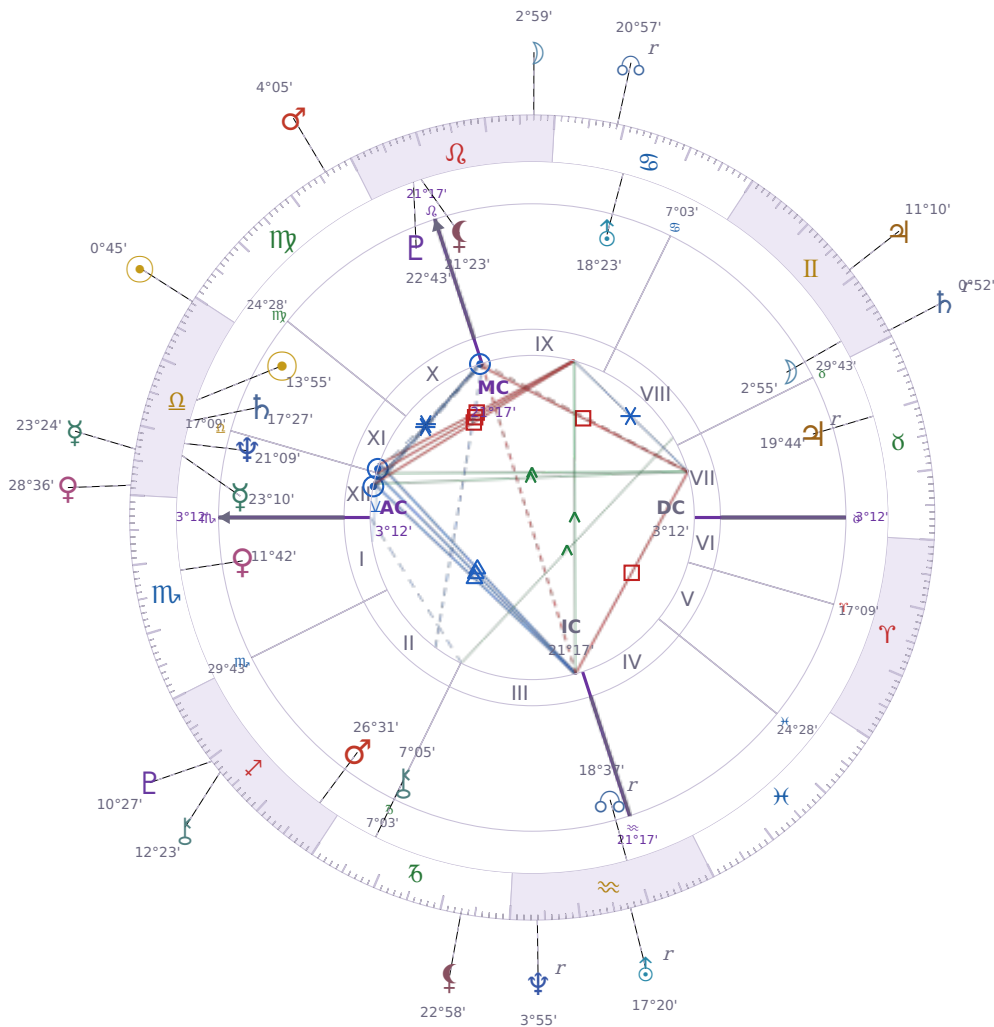

DAILY HOROSCOPE

Vladimir Putin

President of Russia (2000–2008; since 2012)

♎ Libra October 7, 1952 09:30 Saint Petersburg

Saturday, 23 September 2000

TRANSITS FOR TODAY

☉ Sun	in ♎ Libra	0°45'23"
☾ Moon	in ♌ Leo	2°59'12"
☿ Mercury	in ♎ Libra	23°24'51"
♀ Venus	in ♎ Libra	28°36'11"
♂ Mars	in ♍ Virgo	4°05'17"
♃ Jupiter	in ♊ Gemini	11°10'24"
♄ Saturn	in ♊ Gemini Rx	0°52'11"

♅ Uranus	in ♒ Aquarius Rx	17°20'03"
♆ Neptune	in ♒ Aquarius Rx	3°55'21"
♇ Pluto	in ♐ Sagittarius	10°27'40"
♁ Chiron	in ♐ Sagittarius	12°23'38"
♁ NNode	in ♋ Cancer Rx	20°57'16"
♁ Lilith	in ♑ Capricorn	22°58'26"

NATAL PLANETS

☉ Sun	in ♎ Libra	13°55'44"	XI
☾ Moon	in ♊ Gemini	2°55'15"	VIII
☿ Mercury	in ♎ Libra	23°10'29"	XII
♀ Venus	in ♏ Scorpio	11°42'16"	I
♂ Mars	in ♐ Sagittarius	26°31'11"	II
♃ Jupiter	in ♉ Taurus	19°44'58"	VII Rx
♄ Saturn	in ♎ Libra	17°27'24"	XII
♅ Uranus	in ♋ Cancer	18°23'50"	IX
♆ Neptune	in ♎ Libra	21°09'49"	XII
♇ Pluto	in ♌ Leo	22°43'04"	X
♁ Chiron	in ♑ Capricorn	7°05'27"	III
♁ North Node	in ♒ Aquarius	18°37'06"	III Rx
♁ Lilith	in ♌ Leo	21°23'01"	X

Saturday · ♄ Saturn

Colors: Violet

Stone: Obsidian

Number: 8