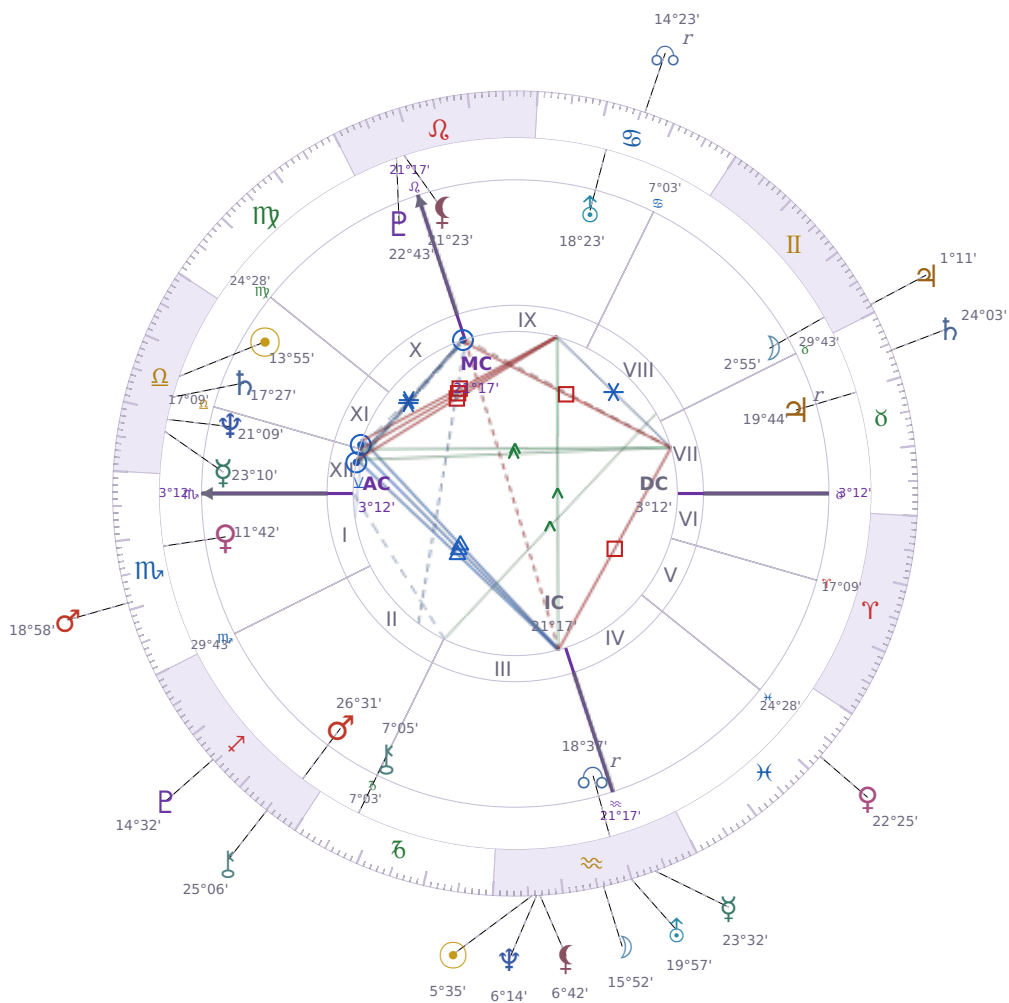

DAILY HOROSCOPE

Vladimir Putin

President of Russia (2000–2008; since 2012)

♎ Libra October 7, 1952 09:30 Saint Petersburg

Thursday, 25 January 2001

TRANSITS FOR TODAY

☉ Sun	in ♒ Aquarius	5°35'07"
☾ Moon	in ♒ Aquarius	15°52'06"
☿ Mercury	in ♒ Aquarius	23°32'41"
♀ Venus	in ♓ Pisces	22°25'54"
♂ Mars	in ♏ Scorpio	18°58'13"
♃ Jupiter	in ♊ Gemini	1°11'15"
♄ Saturn	in ♉ Taurus	24°03'35"

♅ Uranus	in ♒ Aquarius	19°57'11"
♆ Neptune	in ♒ Aquarius	6°14'04"
♇ Pluto	in ♐ Sagittarius	14°32'43"
♁ Chiron	in ♐ Sagittarius	25°06'37"
♊ NNode	in ♋ Cancer Rx	14°23'18"
♁ Lilith	in ♒ Aquarius	6°42'54"

## NATAL PLANETS

☉ Sun	in ♎ Libra	13°55'44"	XI
☾ Moon	in ♊ Gemini	2°55'15"	VIII
☿ Mercury	in ♎ Libra	23°10'29"	XII
♀ Venus	in ♏ Scorpio	11°42'16"	I
♂ Mars	in ♐ Sagittarius	26°31'11"	II
♃ Jupiter	in ♉ Taurus	19°44'58"	VII Rx
♄ Saturn	in ♎ Libra	17°27'24"	XII
♅ Uranus	in ♋ Cancer	18°23'50"	IX
♆ Neptune	in ♎ Libra	21°09'49"	XII
♇ Pluto	in ♌ Leo	22°43'04"	X
♁ Chiron	in ♏ Capricorn	7°05'27"	III
♊ North Node	in ♒ Aquarius	18°37'06"	III Rx
♁ Lilith	in ♌ Leo	21°23'01"	X

### ♃ Jupiter stations Direct

*Jupiter* turning **direct again** means opportunities and decisions that felt stuck or unclear over the past months can finally move ahead with real momentum. What becomes **clearer now** is whether plans, applications, or deals are actually going to work — delays lift and you get actual answers instead of waiting. **Growth starts moving** in the areas where *Jupiter* sits in your chart, so watch for openings in money, work, relationships, or learning that were on pause during the retrograde.