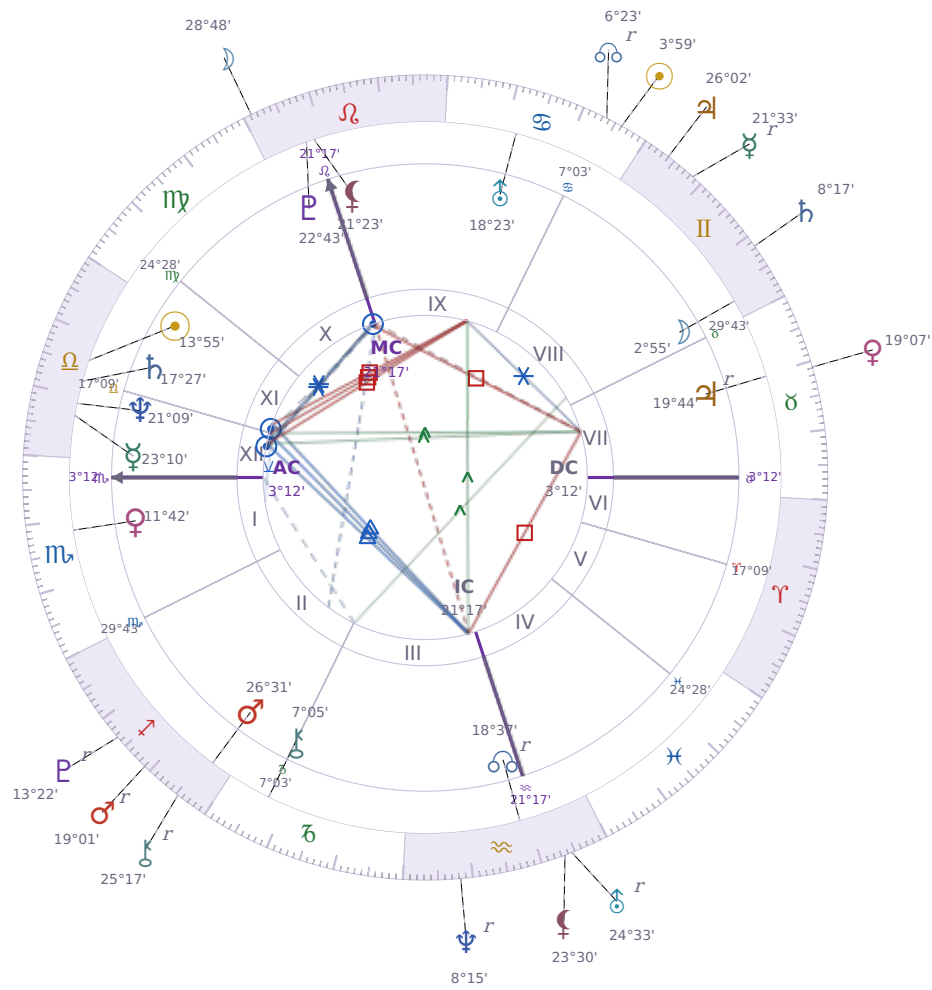

DAILY HOROSCOPE

Vladimir Putin

President of Russia (2000–2008; since 2012)

♎ Libra October 7, 1952 09:30 Saint Petersburg

Monday, 25 June 2001

TRANSITS FOR TODAY

☉ Sun	in ♋ Cancer	3°59'30"
☾ Moon	in ♌ Leo	28°48'40"
☿ Mercury	in ♊ Gemini Rx	21°33'03"
♀ Venus	in ♉ Taurus	19°07'04"
♂ Mars	in ♐ Sagittarius Rx	19°01'49"
♃ Jupiter	in ♊ Gemini	26°02'27"
♄ Saturn	in ♊ Gemini	8°17'16"

♅ Uranus	in ♒ Aquarius Rx	24°33'18"
♆ Neptune	in ♒ Aquarius Rx	8°15'35"
♇ Pluto	in ♐ Sagittarius Rx	13°22'15"
♁ Chiron	in ♐ Sagittarius Rx	25°17'40"
♋ NNode	in ♋ Cancer Rx	6°23'31"
♁ Lilith	in ♒ Aquarius	23°30'10"

NATAL PLANETS

☉ Sun	in ♎ Libra	13°55'44"	XI
☾ Moon	in ♊ Gemini	2°55'15"	VIII
☿ Mercury	in ♎ Libra	23°10'29"	XII
♀ Venus	in ♏ Scorpio	11°42'16"	I
♂ Mars	in ♐ Sagittarius	26°31'11"	II
♃ Jupiter	in ♉ Taurus	19°44'58"	VII Rx
♄ Saturn	in ♎ Libra	17°27'24"	XII
♅ Uranus	in ♋ Cancer	18°23'50"	IX
♆ Neptune	in ♎ Libra	21°09'49"	XII
♇ Pluto	in ♌ Leo	22°43'04"	X
♁ Chiron	in ♑ Capricorn	7°05'27"	III
♋ North Node	in ♒ Aquarius	18°37'06"	III Rx
♁ Lilith	in ♌ Leo	21°23'01"	X