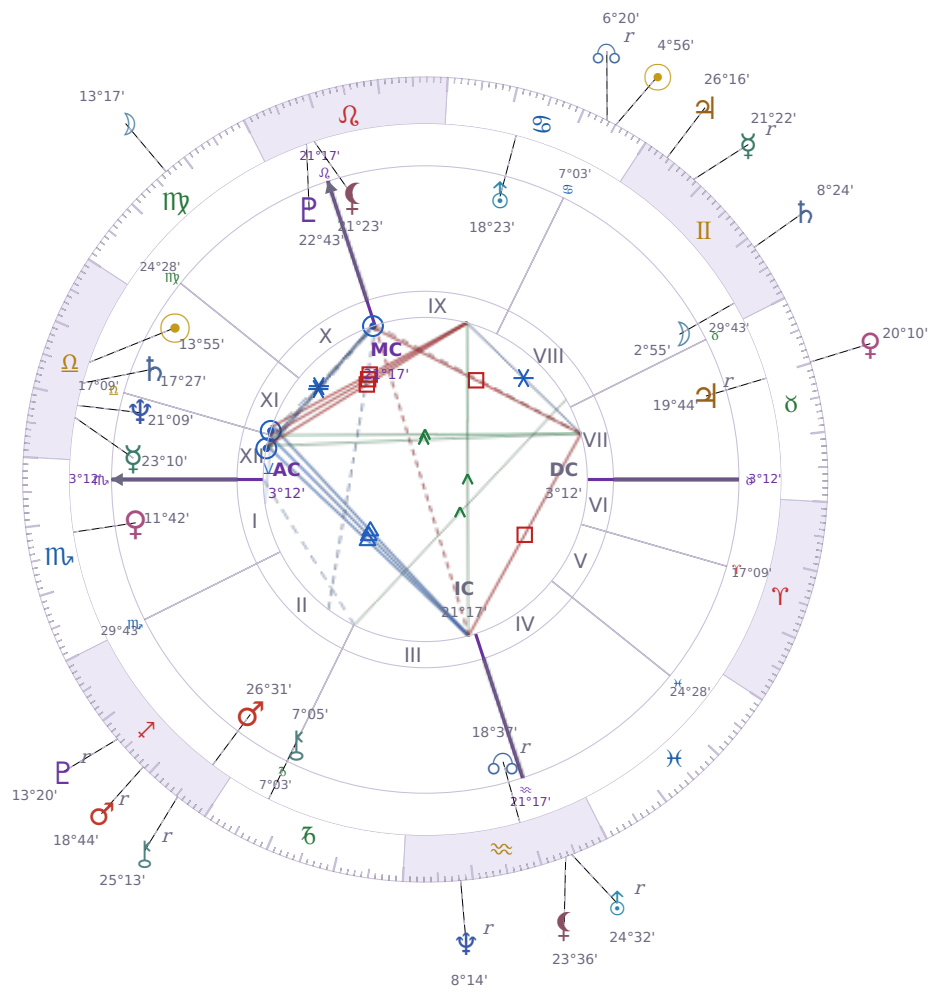

DAILY HOROSCOPE

Vladimir Putin

President of Russia (2000–2008; since 2012)

♎ Libra October 7, 1952 09:30 Saint Petersburg

Tuesday, 26 June 2001

TRANSITS FOR TODAY

☉ Sun	in ♋ Cancer	4°56'44"
☾ Moon	in ♍ Virgo	13°17'36"
☿ Mercury	in ♊ Gemini <b>Rx</b>	21°22'55"
♀ Venus	in ♉ Taurus	20°10'07"
♂ Mars	in ♏ Sagittarius <b>Rx</b>	18°44'27"
♃ Jupiter	in ♊ Gemini	26°16'12"
♄ Saturn	in ♊ Gemini	8°24'31"

♅ Uranus	in ♒ Aquarius Rx	24°32'02"
♆ Neptune	in ♒ Aquarius Rx	8°14'18"
♇ Pluto	in ♐ Sagittarius Rx	13°20'47"
♁ Chiron	in ♐ Sagittarius Rx	25°13'42"
♁ NNode	in ♋ Cancer Rx	6°20'20"
♁ Lilith	in ♒ Aquarius	23°36'51"

## NATAL PLANETS

☉ Sun	in ♎ Libra	13°55'44"	XI
☾ Moon	in ♊ Gemini	2°55'15"	VIII
☿ Mercury	in ♎ Libra	23°10'29"	XII
♀ Venus	in ♏ Scorpio	11°42'16"	I
♂ Mars	in ♐ Sagittarius	26°31'11"	II
♃ Jupiter	in ♉ Taurus	19°44'58"	VII Rx
♄ Saturn	in ♎ Libra	17°27'24"	XII
♅ Uranus	in ♋ Cancer	18°23'50"	IX
♆ Neptune	in ♎ Libra	21°09'49"	XII
♇ Pluto	in ♌ Leo	22°43'04"	X
♁ Chiron	in ♏ Capricorn	7°05'27"	III
♁ North Node	in ♒ Aquarius	18°37'06"	III Rx
♁ Lilith	in ♌ Leo	21°23'01"	X

## KEY TRANSIT FACTORS