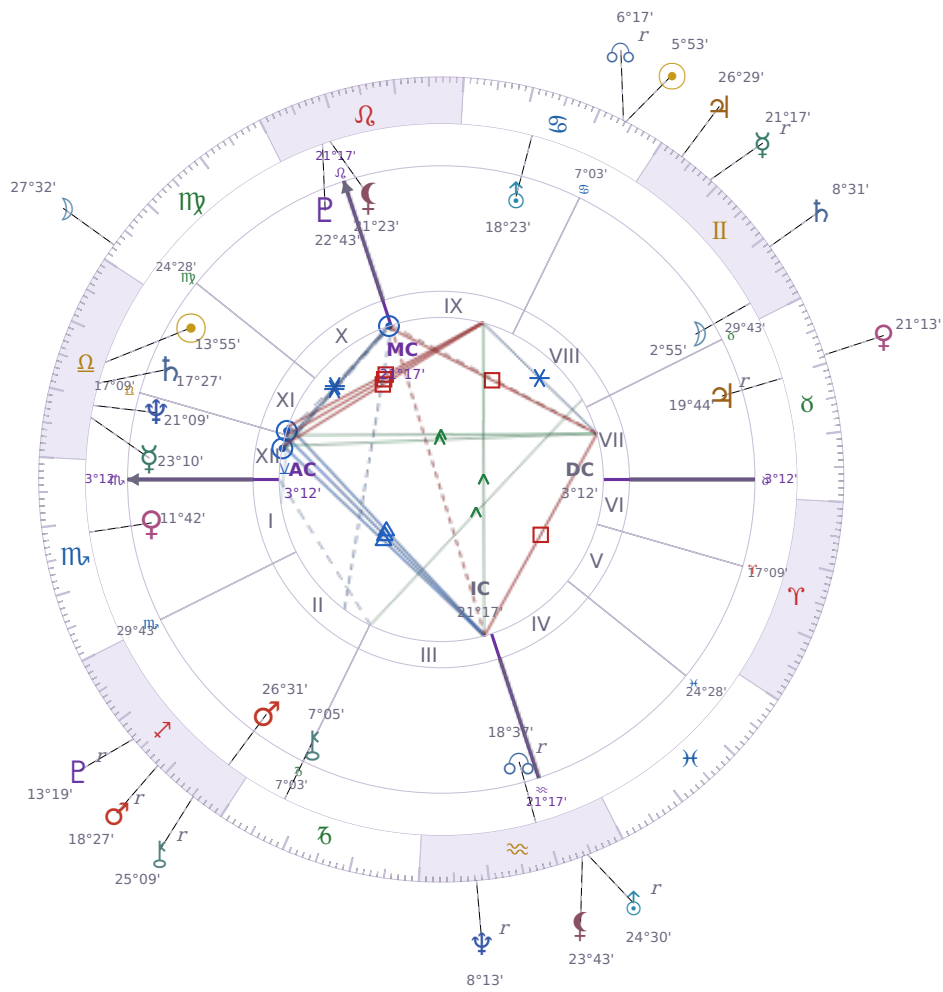

DAILY HOROSCOPE

Vladimir Putin

President of Russia (2000–2008; since 2012)

♎ Libra October 7, 1952 09:30 Saint Petersburg

Wednesday, 27 June 2001

TRANSITS FOR TODAY

☉ Sun	in ♋ Cancer	5°53'58"
☾ Moon	in ♍ Virgo	27°32'46"
☿ Mercury	in ♊ Gemini Rx	21°17'12"
♀ Venus	in ♉ Taurus	21°13'23"
♂ Mars	in ♐ Sagittarius Rx	18°27'32"
♃ Jupiter	in ♊ Gemini	26°29'56"
♄ Saturn	in ♊ Gemini	8°31'45"

♅ Uranus	in ♒ Aquarius Rx	24°30'45"
♆ Neptune	in ♒ Aquarius Rx	8°13'00"
♇ Pluto	in ♐ Sagittarius Rx	13°19'19"
♁ Chiron	in ♐ Sagittarius Rx	25°09'44"
♁ NNode	in ♋ Cancer Rx	6°17'09"
♁ Lilith	in ♒ Aquarius	23°43'32"

NATAL PLANETS

☉ Sun	in ♎ Libra	13°55'44"	XI
☾ Moon	in ♊ Gemini	2°55'15"	VIII
☿ Mercury	in ♎ Libra	23°10'29"	XII
♀ Venus	in ♏ Scorpio	11°42'16"	I
♂ Mars	in ♐ Sagittarius	26°31'11"	II
♃ Jupiter	in ♉ Taurus	19°44'58"	VII Rx
♄ Saturn	in ♎ Libra	17°27'24"	XII
♅ Uranus	in ♋ Cancer	18°23'50"	IX
♆ Neptune	in ♎ Libra	21°09'49"	XII
♇ Pluto	in ♌ Leo	22°43'04"	X
♁ Chiron	in ♐ Capricorn	7°05'27"	III
♁ North Node	in ♒ Aquarius	18°37'06"	III Rx
♁ Lilith	in ♌ Leo	21°23'01"	X

KEY TRANSIT FACTORS

☿ Mercury * Sextile ♇ natal Pluto *

Right now your mind is working at a level that lets you see through problems to what's actually driving them. You're able to ask better questions and listen more carefully to what people really mean, which makes conversations feel more honest and useful. This period is ideal for tackling complicated topics at work or sorting through decisions you've been sitting on, because your thinking is both clear and intuitive.