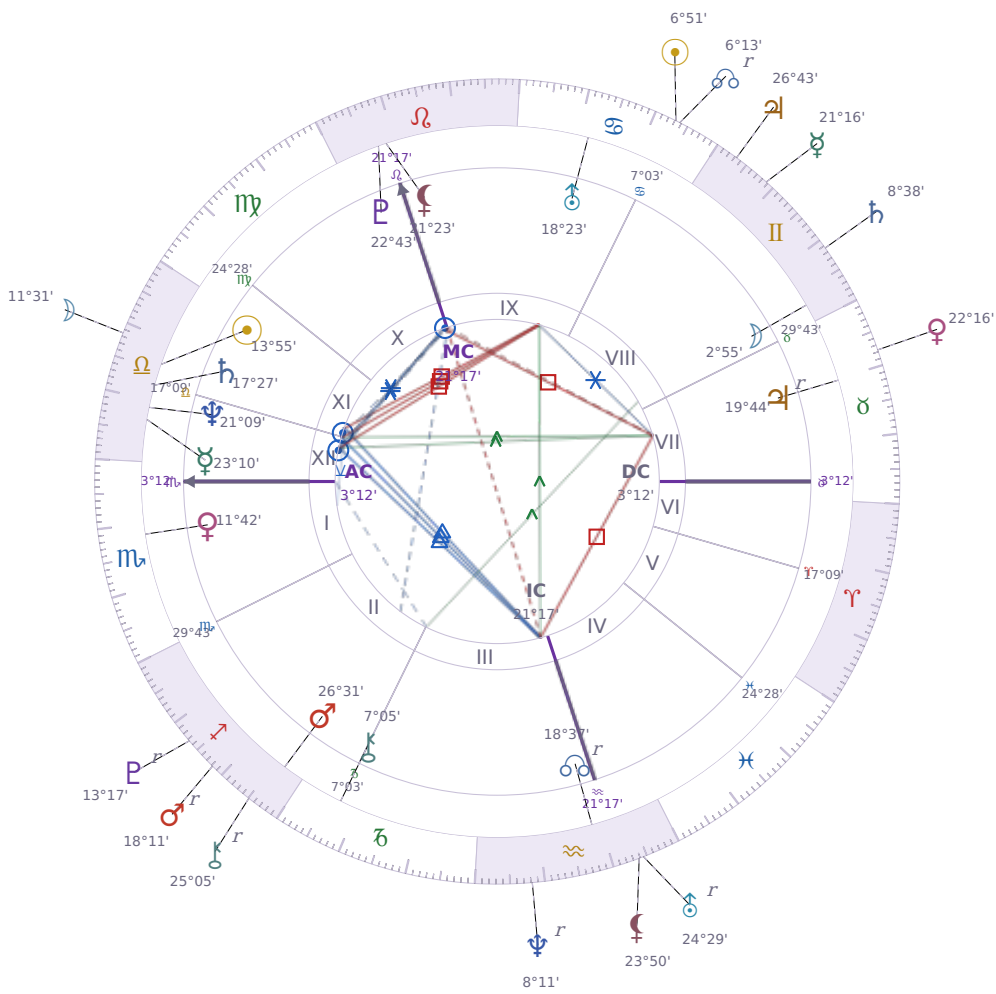

DAILY HOROSCOPE

Vladimir Putin

President of Russia (2000–2008; since 2012)

♎ Libra October 7, 1952 09:30 Saint Petersburg

Thursday, 28 June 2001

TRANSITS FOR TODAY

☉ Sun	in ♋ Cancer	6°51'11"
☾ Moon	in ♎ Libra	11°31'51"
☿ Mercury	in ♊ Gemini	21°16'04"
♀ Venus	in ♉ Taurus	22°16'53"
♂ Mars	in ♐ Sagittarius Rx	18°11'08"
♃ Jupiter	in ♊ Gemini	26°43'39"
♄ Saturn	in ♊ Gemini	8°38'56"

♅ Uranus	in ♒ Aquarius Rx	24°29'25"
♆ Neptune	in ♒ Aquarius Rx	8°11'41"
♇ Pluto	in ♐ Sagittarius Rx	13°17'51"
♁ Chiron	in ♐ Sagittarius Rx	25°05'48"
♁ NNode	in ♋ Cancer Rx	6°13'59"
♁ Lilith	in ♒ Aquarius	23°50'13"

NATAL PLANETS

☉ Sun	in ♎ Libra	13°55'44"	XI
☾ Moon	in ♊ Gemini	2°55'15"	VIII
☿ Mercury	in ♎ Libra	23°10'29"	XII
♀ Venus	in ♏ Scorpio	11°42'16"	I
♂ Mars	in ♐ Sagittarius	26°31'11"	II
♃ Jupiter	in ♉ Taurus	19°44'58"	VII Rx
♄ Saturn	in ♎ Libra	17°27'24"	XII
♅ Uranus	in ♋ Cancer	18°23'50"	IX
♆ Neptune	in ♎ Libra	21°09'49"	XII
♇ Pluto	in ♌ Leo	22°43'04"	X
♁ Chiron	in ♐ Capricorn	7°05'27"	III
♁ North Node	in ♒ Aquarius	18°37'06"	III Rx
♁ Lilith	in ♌ Leo	21°23'01"	X