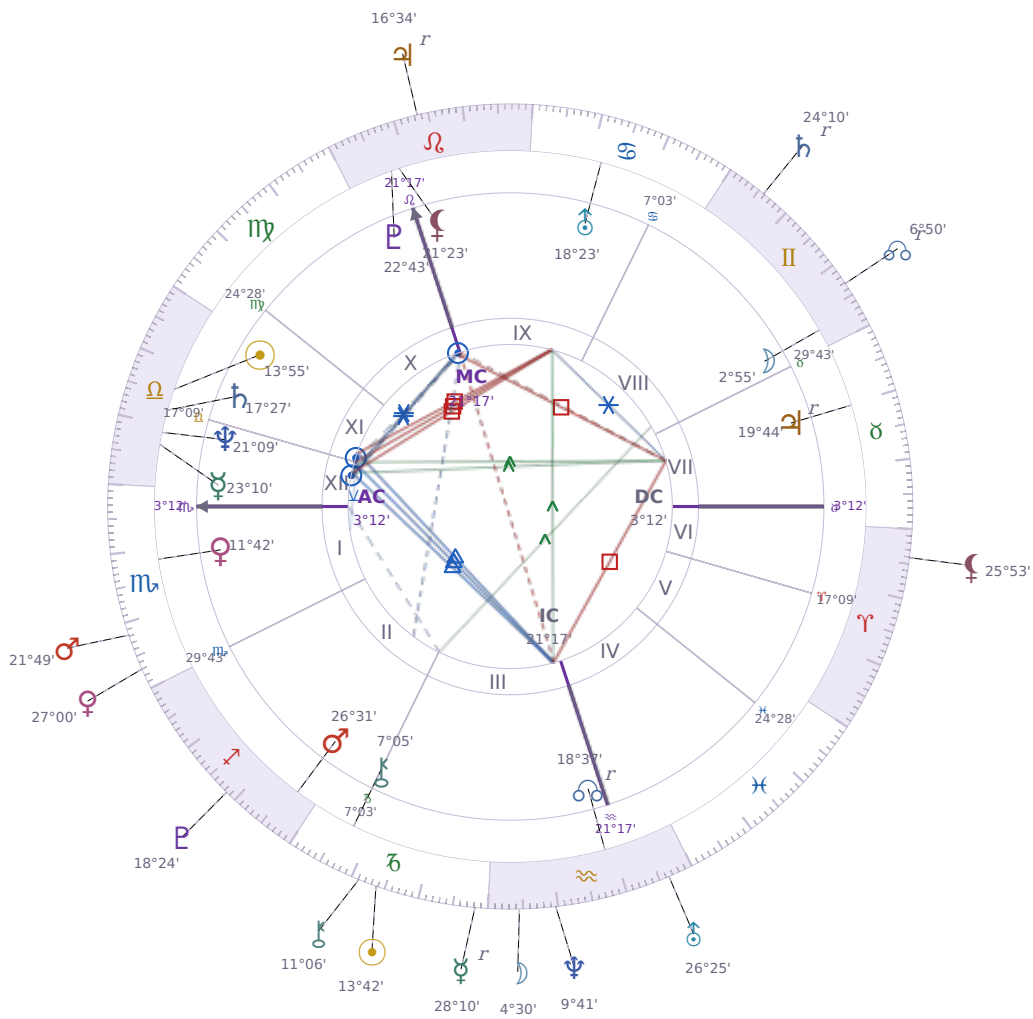

DAILY HOROSCOPE

Vladimir Putin

President of Russia (2000–2008; since 2012)

♎ Libra October 7, 1952 09:30 Saint Petersburg

Saturday, 4 January 2003

TRANSITS FOR TODAY

☉ Sun	in ♐ Capricorn	13°42'21"
☾ Moon	in ♒ Aquarius	4°30'22"
☿ Mercury	in ♐ Capricorn Rx	28°10'17"
♀ Venus	in ♏ Scorpio	27°00'35"
♂ Mars	in ♏ Scorpio	21°49'29"
♃ Jupiter	in ♌ Leo Rx	16°34'22"
♄ Saturn	in ♊ Gemini Rx	24°10'39"

♅ Uranus	in ♒ Aquarius	26°25'12"
♆ Neptune	in ♒ Aquarius	9°41'05"
♇ Pluto	in ♐ Sagittarius	18°24'17"
♁ Chiron	in ♑ Capricorn	11°06'32"
♊ NNode	in ♊ Gemini Rx	6°50'39"
♁ Lilith	in ♈ Aries	25°53'46"

NATAL PLANETS

KEY TRANSIT FACTORS

♇ Pluto * Sextile ♆ natal Neptune *

While this lasts, you find it easier to **see through confusion and spot what's actually real** in situations that usually feel murky to you. Your intuition sharpens without becoming unreliable, so you can trust your gut feelings more than usual. This is a good time to make decisions about things you've been uncertain about, because you're cutting through the fog naturally.