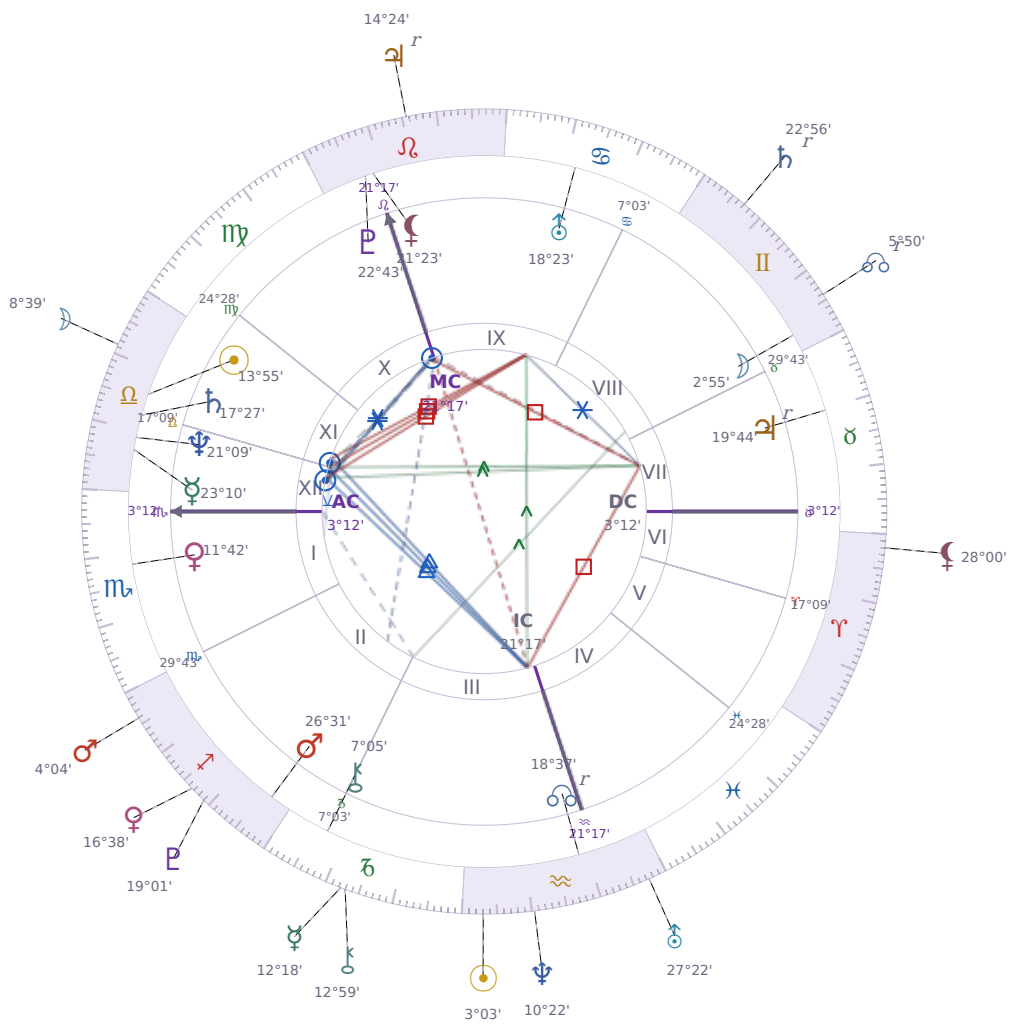

DAILY PERSONAL HOROSCOPE

Vladimir Putin

President of Russia (2000–2008; since 2012)

♎ Libra October 7, 1952 09:30 Saint Petersburg

Thursday, 23 January 2003

TRANSITS FOR TODAY

☉ Sun	in ♒ Aquarius	3°03'26"
☾ Moon	in ♎ Libra	8°39'28"
☿ Mercury	in ♐ Capricorn	12°18'33"
♀ Venus	in ♏ Sagittarius	16°38'27"
♂ Mars	in ♏ Sagittarius	4°04'20"
♃ Jupiter	in ♌ Leo Rx	14°24'16"
♄ Saturn	in ♊ Gemini Rx	22°56'45"

♅ Uranus	in ♒ Aquarius	27°22'25"
♆ Neptune	in ♒ Aquarius	10°22'46"
♇ Pluto	in ♏ Sagittarius	19°01'36"
♁ Chiron	in ♐ Capricorn	12°59'23"
♊ NNode	in ♊ Gemini Rx	5°50'18"
♁ Lilith	in ♈ Aries	28°00'38"

NATAL PLANETS