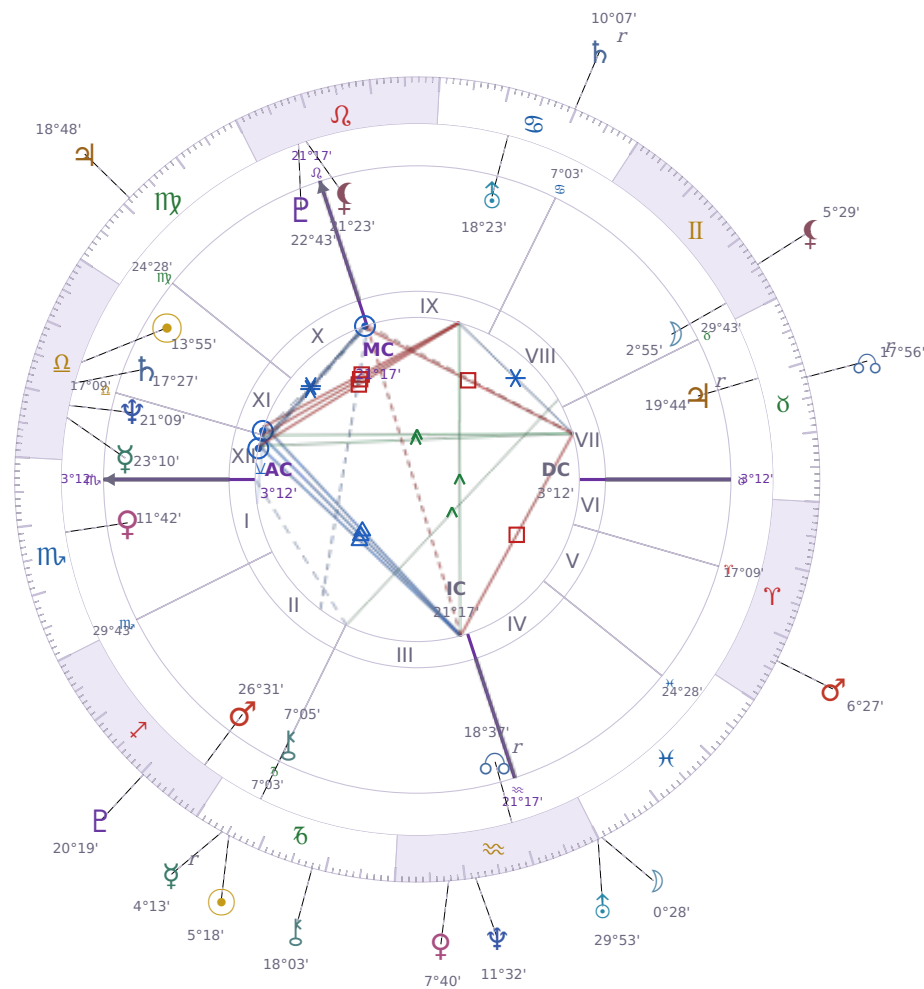

DAILY PERSONAL HOROSCOPE

## Vladimir Putin

President of Russia (2000–2008; since 2012)

♎ Libra October 7, 1952 09:30 Saint Petersburg

**Saturday, 27 December 2003**

TRANSITS FOR TODAY

☉ Sun	in ♑ Capricorn	5°18'19"
☾ Moon	in ♓ Pisces	0°28'33"
☿ Mercury	in ♑ Capricorn Rx	4°13'37"
♀ Venus	in ♒ Aquarius	7°40'48"
♂ Mars	in ♈ Aries	6°27'04"
♃ Jupiter	in ♍ Virgo	18°48'50"
♄ Saturn	in ♋ Cancer Rx	10°07'23"

♅ Uranus	in ♒ Aquarius	29°53'09"
♆ Neptune	in ♒ Aquarius	11°32'22"
♇ Pluto	in ♐ Sagittarius	20°19'54"
♁ Chiron	in ♑ Capricorn	18°03'06"
♁ NNode	in ♉ Taurus Rx	17°56'26"
♁ Lilith	in ♊ Gemini	5°29'13"

## KEY TRANSIT FACTORS