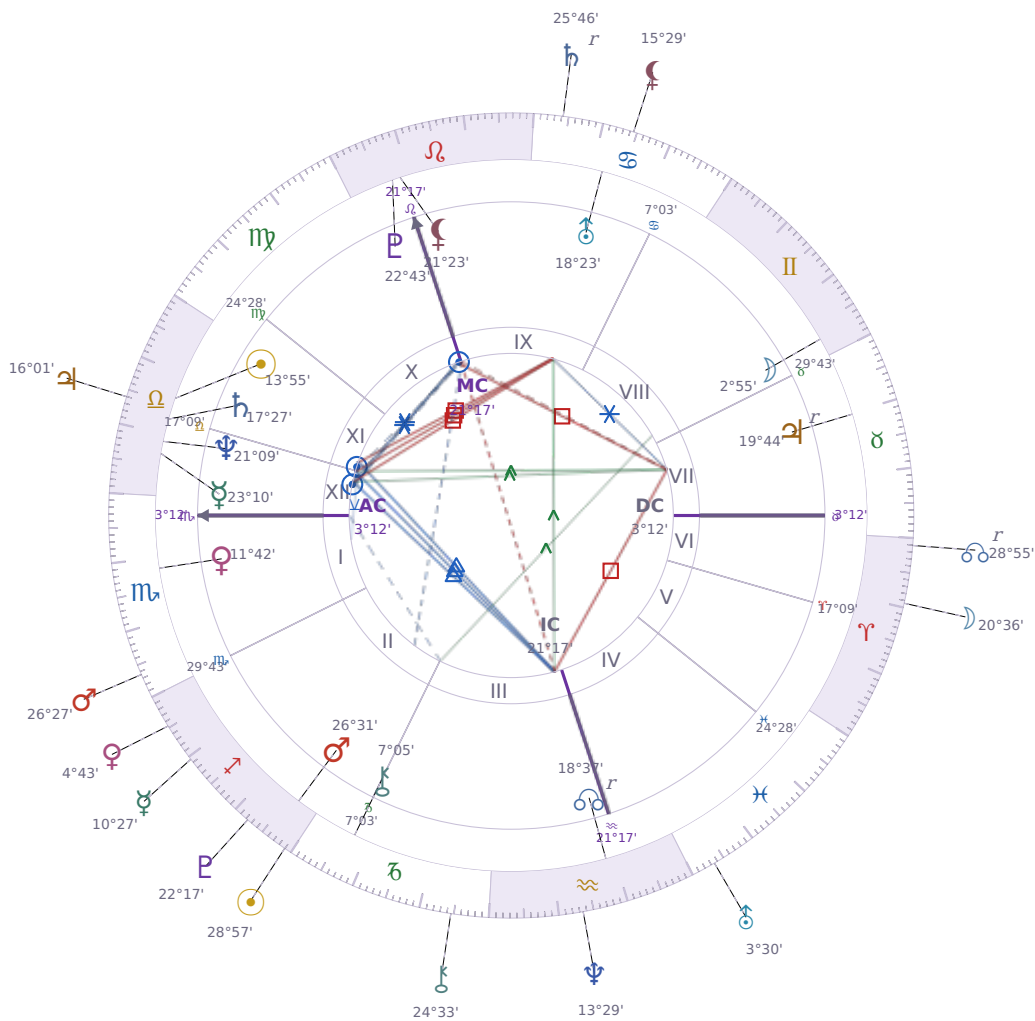

DAILY PERSONAL HOROSCOPE

Vladimir Putin

President of Russia (2000–2008; since 2012)

♎ Libra October 7, 1952 09:30 Saint Petersburg

Monday, 20 December 2004

TRANSITS FOR TODAY

☉ Sun	in ♐ Sagittarius	28°57'09"
☾ Moon	in ♈ Aries	20°36'42"
☿ Mercury	in ♐ Sagittarius	10°27'22"
♀ Venus	in ♐ Sagittarius	4°43'28"
♂ Mars	in ♏ Scorpio	26°27'47"
♃ Jupiter	in ♎ Libra	16°01'49"
♄ Saturn	in ♋ Cancer Rx	25°46'49"

♅ Uranus	in ♓ Pisces	3°30'05"
♆ Neptune	in ♒ Aquarius	13°29'19"
♇ Pluto	in ♐ Sagittarius	22°17'54"
♁ Chiron	in ♑ Capricorn	24°33'59"
♊ NNode	in ♈ Aries Rx	28°55'52"
♁ Lilith	in ♋ Cancer	15°29'46"

NATAL PLANETS