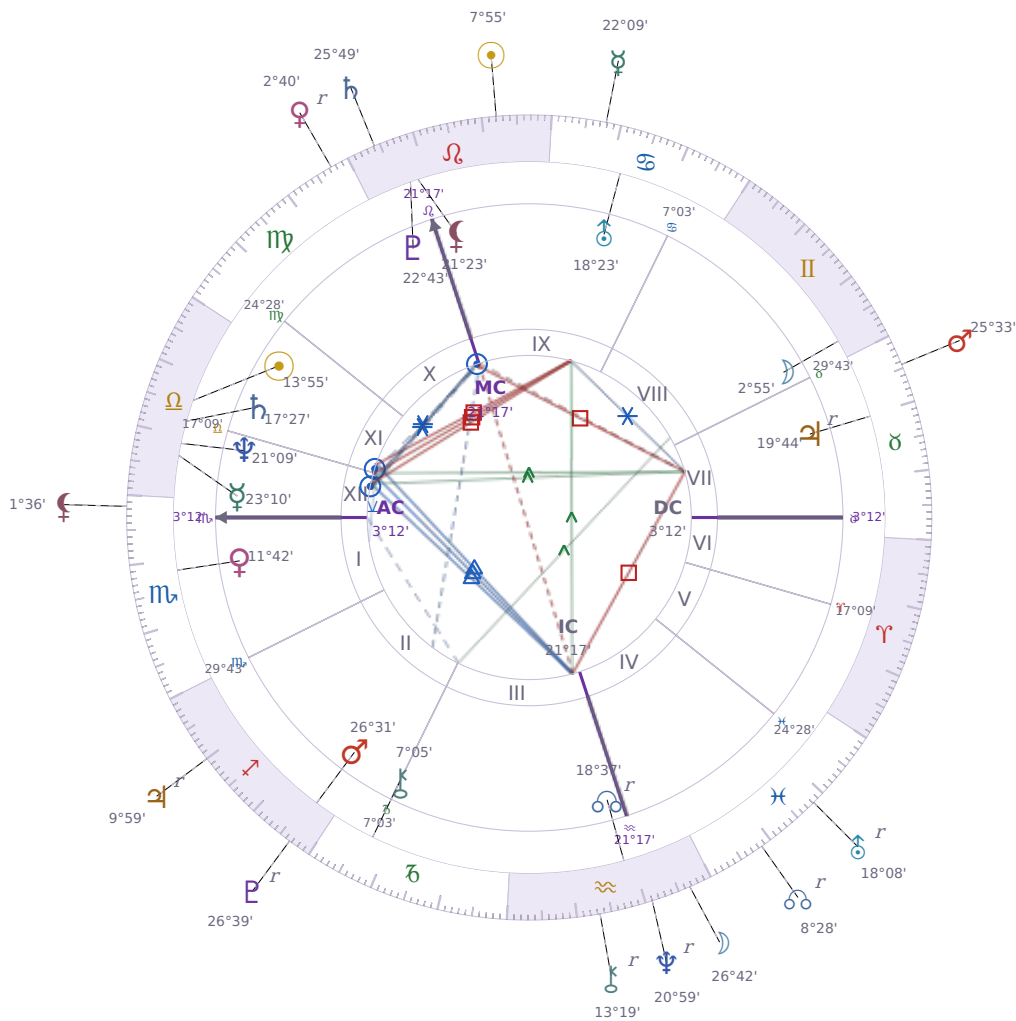

DAILY PERSONAL HOROSCOPE

Vladimir Putin

President of Russia (2000–2008; since 2012)

♎ Libra October 7, 1952 09:30 Saint Petersburg

Tuesday, 31 July 2007

TRANSITS FOR TODAY

☉ Sun	in ♌ Leo	7°55'14"
☾ Moon	in ♒ Aquarius	26°42'14"
☿ Mercury	in ♋ Cancer	22°09'38"
♀ Venus	in ♍ Virgo Rx	2°40'36"
♂ Mars	in ♉ Taurus	25°33'10"
♃ Jupiter	in ♐ Sagittarius Rx	9°59'48"
♄ Saturn	in ♌ Leo	25°49'24"

♅ Uranus	in ♋ Pisces Rx	18°08'51"
♆ Neptune	in ♒ Aquarius Rx	20°59'26"
♇ Pluto	in ♏ Sagittarius Rx	26°39'38"
♁ Chiron	in ♒ Aquarius Rx	13°19'38"
♁ NNode	in ♋ Pisces Rx	8°28'14"
♁ Lilith	in ♏ Scorpio	1°36'34"

NATAL PLANETS

☉ Sun	in ♎ Libra	13°55'44"	XI
☾ Moon	in ♊ Gemini	2°55'15"	VIII
☿ Mercury	in ♎ Libra	23°10'29"	XII
♀ Venus	in ♏ Scorpio	11°42'16"	I
♂ Mars	in ♏ Sagittarius	26°31'11"	II
♃ Jupiter	in ♉ Taurus	19°44'58"	VII Rx
♄ Saturn	in ♎ Libra	17°27'24"	XII
♅ Uranus	in ♋ Cancer	18°23'50"	IX
♆ Neptune	in ♎ Libra	21°09'49"	XII
♇ Pluto	in ♌ Leo	22°43'04"	X
♁ Chiron	in ♏ Capricorn	7°05'27"	III
♁ North Node	in ♒ Aquarius	18°37'06"	III Rx
♁ Lilith	in ♌ Leo	21°23'01"	X