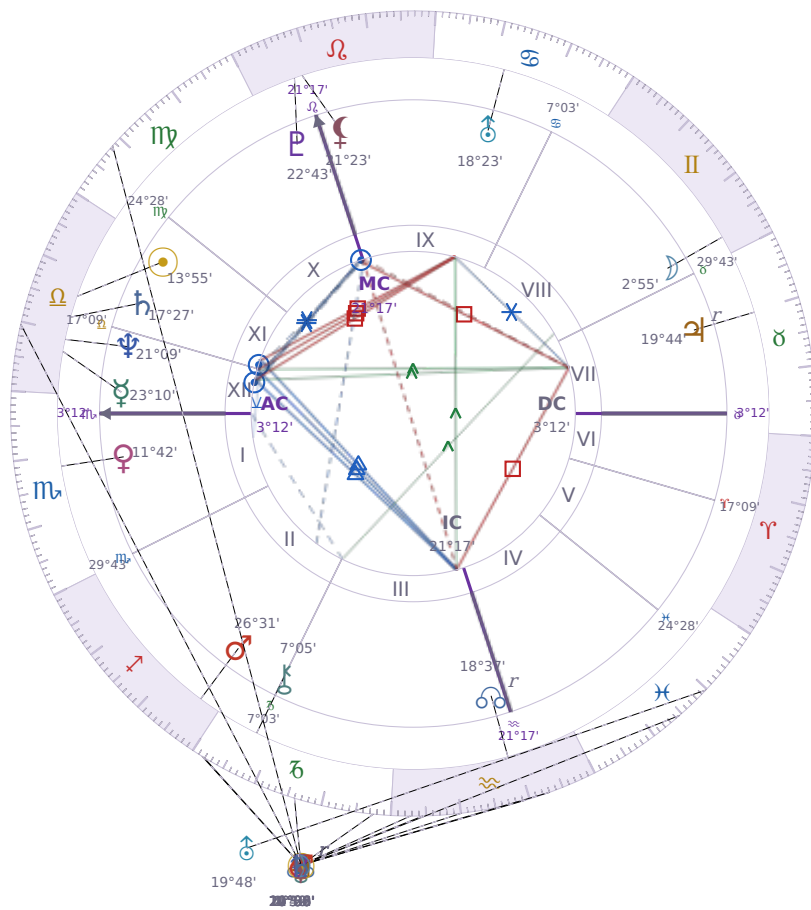

DAILY PERSONAL HOROSCOPE

Vladimir Putin

President of Russia (2000–2008; since 2012)

♎ Libra October 7, 1952 09:30 Saint Petersburg

Saturday, 17 January 2009

TRANSITS FOR TODAY

☉ Sun	in ♑ Capricorn	27°30'40"
☾ Moon	in ♎ Libra	20°22'19"
☿ Mercury	in ♒ Aquarius Rx	4°32'49"
♀ Venus	in ♓ Pisces	14°36'36"
♂ Mars	in ♑ Capricorn	16°01'56"
♃ Jupiter	in ♒ Aquarius	2°46'37"
♄ Saturn	in ♍ Virgo Rx	21°30'46"

♅ Uranus	in ♓ Pisces	19°48'11"
♆ Neptune	in ♒ Aquarius	22°58'24"
♇ Pluto	in ♐ Capricorn	1°50'12"
♁ Chiron	in ♒ Aquarius	19°26'40"
♁ NNode	in ♒ Aquarius Rx	10°05'21"
♁ Lilith	in ♐ Capricorn	1°32'50"

NATAL PLANETS

☉ Sun	in ♎ Libra	13°55'44"	XI
☾ Moon	in ♊ Gemini	2°55'15"	VIII
☿ Mercury	in ♎ Libra	23°10'29"	XII
♀ Venus	in ♏ Scorpio	11°42'16"	I
♂ Mars	in ♐ Sagittarius	26°31'11"	II
♃ Jupiter	in ♉ Taurus	19°44'58"	VII Rx
♄ Saturn	in ♎ Libra	17°27'24"	XII
♅ Uranus	in ♋ Cancer	18°23'50"	IX
♆ Neptune	in ♎ Libra	21°09'49"	XII
♇ Pluto	in ♌ Leo	22°43'04"	X
♁ Chiron	in ♐ Capricorn	7°05'27"	III
♁ North Node	in ♒ Aquarius	18°37'06"	III Rx
♁ Lilith	in ♌ Leo	21°23'01"	X

★ = natal resonance — this transit echoes your birth chart, amplifying its influence

LUNAR DAY

Moon in ♎ Libra · Day 22 / 30 · Waning Gibbous

The social atmosphere becomes more diplomatic during this transit, with more care taken to avoid unnecessary friction. Decisions slow down as multiple perspectives get weighed, and outright conflict feels harder to initiate than usual.