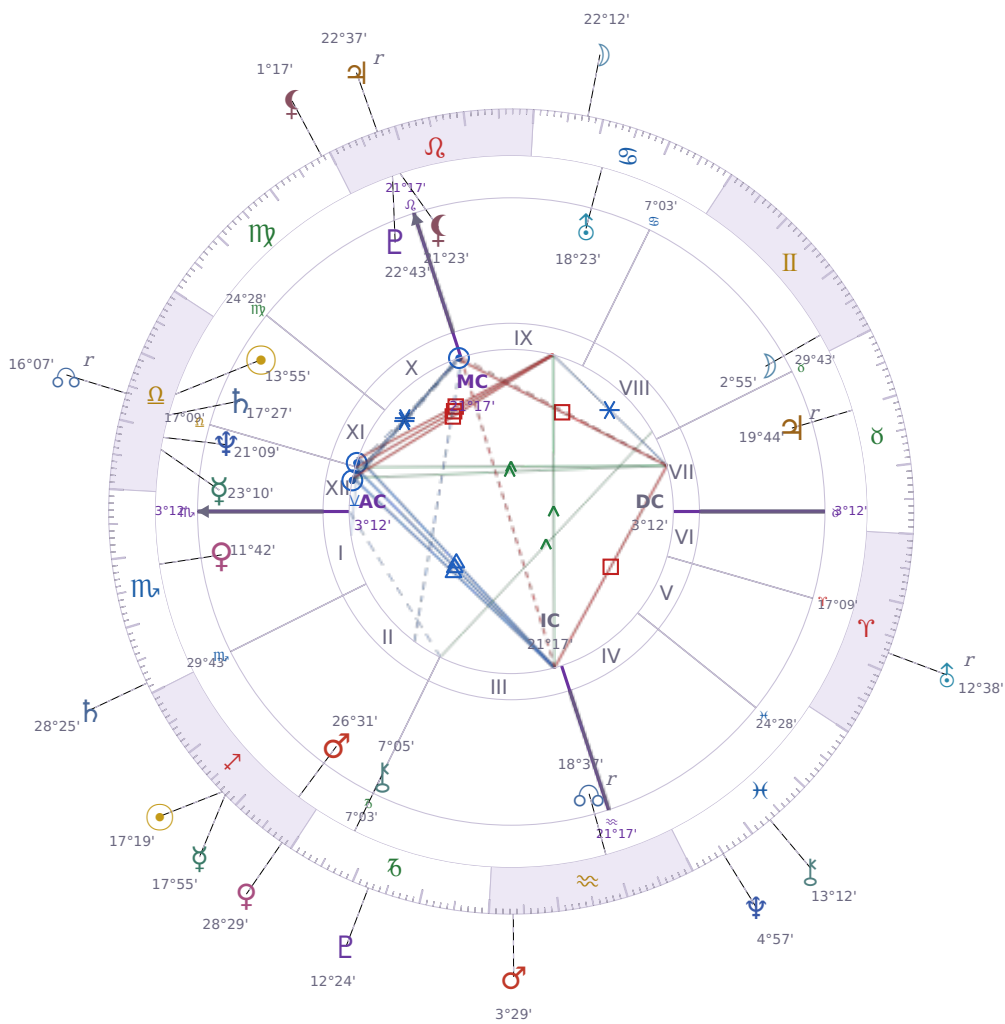

**DAILY PERSONAL HOROSCOPE**

**Vladimir Putin**

President of Russia (2000–2008; since 2012)

♎ Libra October 7, 1952 09:30 Saint Petersburg

**Tuesday, 9 December 2014**

**TRANSITS FOR TODAY**

☉ Sun	in ♐ Sagittarius	17°19'25"
☾ Moon	in ♋ Cancer	22°12'39"
☿ Mercury	in ♐ Sagittarius	17°55'43"
♀ Venus	in ♐ Sagittarius	28°29'58"
♂ Mars	in ♒ Aquarius	3°29'26"
♃ Jupiter	in ♌ Leo <b>Rx</b>	22°37'35"
♄ Saturn	in ♏ Scorpio	28°25'04"

♅ Uranus	in ♈ Aries Rx	12°38'11"
♆ Neptune	in ♓ Pisces	4°57'14"
♇ Pluto	in ♐ Capricorn	12°24'07"
♁ Chiron	in ♓ Pisces	13°12'43"
♋ NNode	in ♎ Libra Rx	16°07'48"
♁ Lilith	in ♍ Virgo	1°17'15"

## NATAL PLANETS

☉ Sun	in ♎ Libra	13°55'44"	XI
☾ Moon	in ♊ Gemini	2°55'15"	VIII
☿ Mercury	in ♎ Libra	23°10'29"	XII
♀ Venus	in ♏ Scorpio	11°42'16"	I
♂ Mars	in ♐ Sagittarius	26°31'11"	II
♃ Jupiter	in ♉ Taurus	19°44'58"	VII Rx
♄ Saturn	in ♎ Libra	17°27'24"	XII
♅ Uranus	in ♋ Cancer	18°23'50"	IX
♆ Neptune	in ♎ Libra	21°09'49"	XII
♇ Pluto	in ♌ Leo	22°43'04"	X
♁ Chiron	in ♐ Capricorn	7°05'27"	III
♋ North Node	in ♒ Aquarius	18°37'06"	III Rx
♁ Lilith	in ♌ Leo	21°23'01"	X

## KEY TRANSIT FACTORS