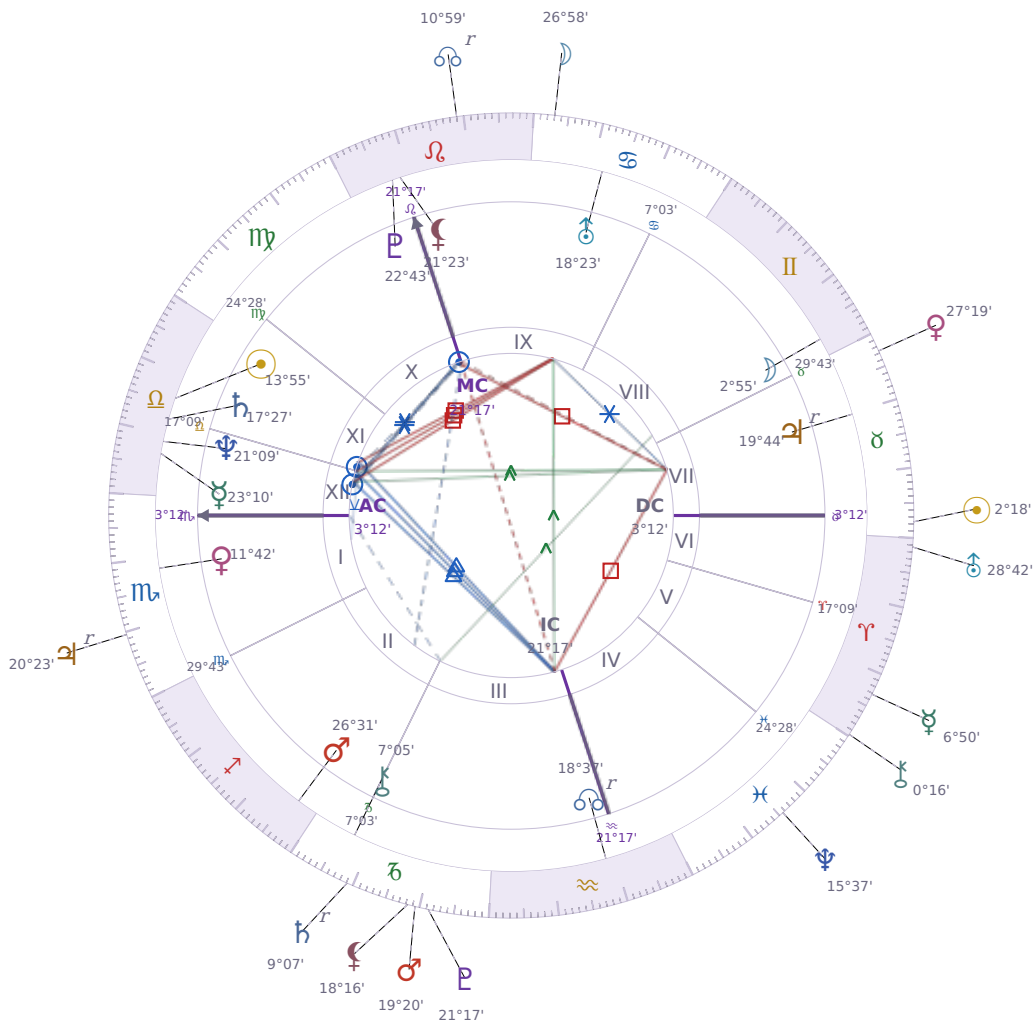

DAILY PERSONAL HOROSCOPE

Vladimir Putin

President of Russia (2000–2008; since 2012)

♎ Libra October 7, 1952 09:30 Saint Petersburg

Sunday, 22 April 2018

TRANSITS FOR TODAY

☉ Sun	in ♉ Taurus	2°18'35"
☾ Moon	in ♋ Cancer	26°58'23"
☿ Mercury	in ♈ Aries	6°50'20"
♀ Venus	in ♉ Taurus	27°19'41"
♂ Mars	in ♐ Capricorn	19°20'48"
♃ Jupiter	in ♏ Scorpio Rx	20°23'36"
♄ Saturn	in ♐ Capricorn Rx	9°07'58"

♅ Uranus	in ♈ Aries	28°42'35"
♆ Neptune	in ♋ Pisces	15°37'50"
♇ Pluto	in ♏ Capricorn	21°17'14"
♁ Chiron	in ♈ Aries	0°16'32"
♌ NNode	in ♌ Leo <b>Rx</b>	10°59'30"
♁ Lilith	in ♏ Capricorn	18°16'32"

## NATAL PLANETS

☉ Sun	in ♎ Libra	13°55'44"	XI
☾ Moon	in ♊ Gemini	2°55'15"	VIII
☿ Mercury	in ♎ Libra	23°10'29"	XII
♀ Venus	in ♏ Scorpio	11°42'16"	I
♂ Mars	in ♐ Sagittarius	26°31'11"	II
♃ Jupiter	in ♉ Taurus	19°44'58"	VII <b>Rx</b>
♄ Saturn	in ♎ Libra	17°27'24"	XII
♅ Uranus	in ♋ Cancer	18°23'50"	IX
♆ Neptune	in ♎ Libra	21°09'49"	XII
♇ Pluto	in ♌ Leo	22°43'04"	X
♁ Chiron	in ♏ Capricorn	7°05'27"	III
♌ North Node	in ♒ Aquarius	18°37'06"	III <b>Rx</b>
♁ Lilith	in ♌ Leo	21°23'01"	X

## KEY TRANSIT FACTORS