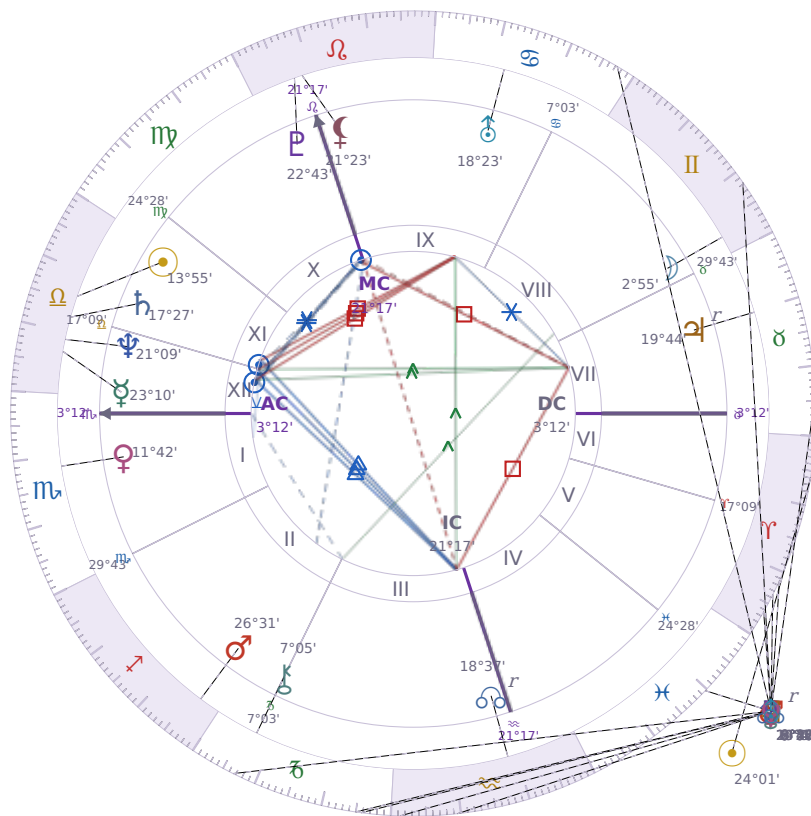

DAILY PERSONAL HOROSCOPE

Vladimir Putin

President of Russia (2000–2008; since 2012)

♎ Libra October 7, 1952 09:30 Saint Petersburg

Monday, 13 April 2020

TRANSITS FOR TODAY

|           |                |           |
|-----------|----------------|-----------|
| ☉ Sun     | in ♈ Aries     | 24°01'04" |
| ☾ Moon    | in ♑ Capricorn | 6°37'20"  |
| ☿ Mercury | in ♈ Aries     | 3°42'34"  |
| ♀ Venus   | in ♊ Gemini    | 8°15'44"  |
| ♂ Mars    | in ♒ Aquarius  | 9°30'26"  |
| ♃ Jupiter | in ♑ Capricorn | 25°45'29" |
| ♄ Saturn  | in ♒ Aquarius  | 1°20'24"  |

|           |                |           |
|-----------|----------------|-----------|
| ♅ Uranus  | in ♉ Taurus    | 5°51'20"  |
| ♆ Neptune | in ♋ Pisces    | 19°41'50" |
| ♇ Pluto   | in ♑ Capricorn | 24°57'19" |
| ♁ Chiron  | in ♈ Aries     | 6°27'40"  |
| ♁ NNode   | in ♋ Cancer Rx | 2°45'29"  |
| ♁ Lilith  | in ♈ Aries     | 8°38'56"  |

## NATAL PLANETS

|              |                  |           |        |
|--------------|------------------|-----------|--------|
| ☉ Sun        | in ♎ Libra       | 13°55'44" | XI     |
| ☾ Moon       | in ♊ Gemini      | 2°55'15"  | VIII   |
| ☿ Mercury    | in ♎ Libra       | 23°10'29" | XII    |
| ♀ Venus      | in ♏ Scorpio     | 11°42'16" | I      |
| ♂ Mars       | in ♐ Sagittarius | 26°31'11" | II     |
| ♃ Jupiter    | in ♉ Taurus      | 19°44'58" | VII Rx |
| ♄ Saturn     | in ♎ Libra       | 17°27'24" | XII    |
| ♅ Uranus     | in ♋ Cancer      | 18°23'50" | IX     |
| ♆ Neptune    | in ♎ Libra       | 21°09'49" | XII    |
| ♇ Pluto      | in ♌ Leo         | 22°43'04" | X      |
| ♁ Chiron     | in ♑ Capricorn   | 7°05'27"  | III    |
| ♁ North Node | in ♒ Aquarius    | 18°37'06" | III Rx |
| ♁ Lilith     | in ♌ Leo         | 21°23'01" | X      |

## KEY TRANSIT FACTORS