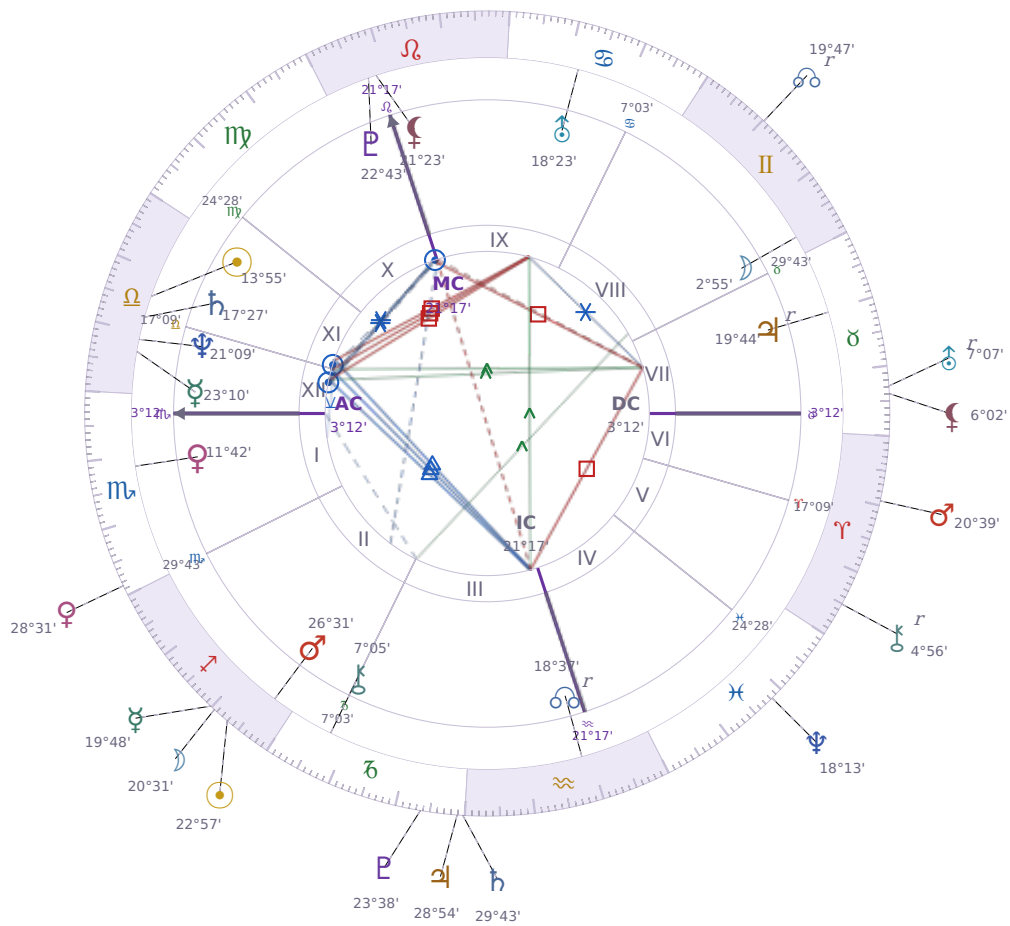

DAILY PERSONAL HOROSCOPE

Vladimir Putin

President of Russia (2000–2008; since 2012)

♎ Libra October 7, 1952 09:30 Saint Petersburg

Monday, 14 December 2020

TRANSITS FOR TODAY

|           |                  |           |
|-----------|------------------|-----------|
| ☉ Sun     | in ♏ Sagittarius | 22°57'22" |
| ☾ Moon    | in ♏ Sagittarius | 20°31'37" |
| ☿ Mercury | in ♏ Sagittarius | 19°48'53" |
| ♀ Venus   | in ♎ Scorpio     | 28°31'28" |
| ♂ Mars    | in ♈ Aries       | 20°39'48" |
| ♃ Jupiter | in ♑ Capricorn   | 28°54'41" |
| ♄ Saturn  | in ♑ Capricorn   | 29°43'03" |

|           |                |           |
|-----------|----------------|-----------|
| ♅ Uranus  | in ♉ Taurus Rx | 7°07'18"  |
| ♆ Neptune | in ♓ Pisces    | 18°13'54" |
| ♇ Pluto   | in ♑ Capricorn | 23°38'29" |
| ♁ Chiron  | in ♈ Aries Rx  | 4°56'31"  |
| ♊ NNode   | in ♊ Gemini Rx | 19°47'05" |
| ♁ Lilith  | in ♉ Taurus    | 6°02'05"  |

## NATAL PLANETS

|              |                  |           |        |
|--------------|------------------|-----------|--------|
| ☉ Sun        | in ♎ Libra       | 13°55'44" | XI     |
| ☾ Moon       | in ♊ Gemini      | 2°55'15"  | VIII   |
| ☿ Mercury    | in ♎ Libra       | 23°10'29" | XII    |
| ♀ Venus      | in ♏ Scorpio     | 11°42'16" | I      |
| ♂ Mars       | in ♐ Sagittarius | 26°31'11" | II     |
| ♃ Jupiter    | in ♉ Taurus      | 19°44'58" | VII Rx |
| ♄ Saturn     | in ♎ Libra       | 17°27'24" | XII    |
| ♅ Uranus     | in ♋ Cancer      | 18°23'50" | IX     |
| ♆ Neptune    | in ♎ Libra       | 21°09'49" | XII    |
| ♇ Pluto      | in ♌ Leo         | 22°43'04" | X      |
| ♁ Chiron     | in ♑ Capricorn   | 7°05'27"  | III    |
| ♊ North Node | in ♒ Aquarius    | 18°37'06" | III Rx |
| ♁ Lilith     | in ♌ Leo         | 21°23'01" | X      |

## KEY TRANSIT FACTORS