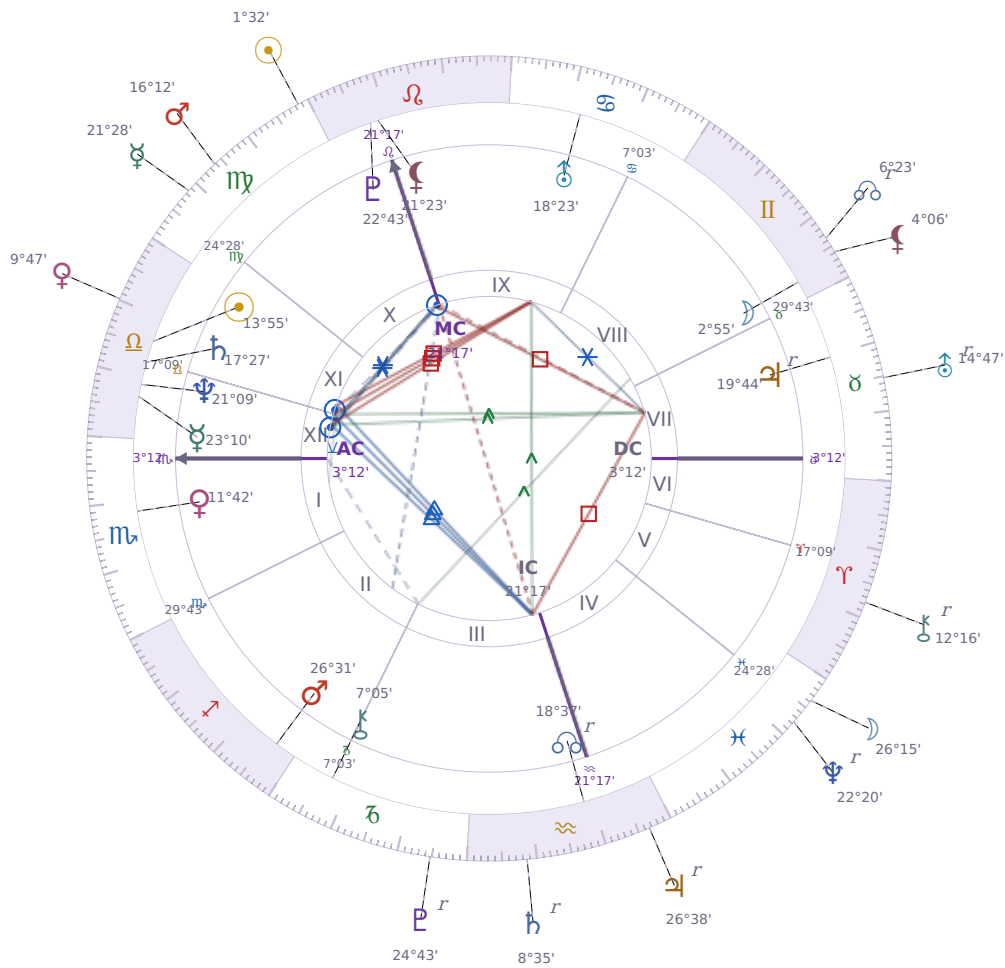

DAILY PERSONAL HOROSCOPE

Vladimir Putin

President of Russia (2000–2008; since 2012)

♎ Libra October 7, 1952 09:30 Saint Petersburg

Tuesday, 24 August 2021

TRANSITS FOR TODAY

☉ Sun	in ♎ Virgo	1°32'33"
☾ Moon	in ♋ Pisces	26°15'03"
☿ Mercury	in ♎ Virgo	21°28'37"
♀ Venus	in ♎ Libra	9°47'48"
♂ Mars	in ♎ Virgo	16°12'20"
♃ Jupiter	in ♒ Aquarius Rx	26°38'30"
♄ Saturn	in ♒ Aquarius Rx	8°35'54"

♅ Uranus	in	♉ Taurus Rx	14°47'05"
♆ Neptune	in	♓ Pisces Rx	22°20'45"
♇ Pluto	in	♑ Capricorn Rx	24°43'59"
♁ Chiron	in	♈ Aries Rx	12°16'35"
♊ NNode	in	♊ Gemini Rx	6°23'17"
♁ Lilith	in	♊ Gemini	4°06'51"

NATAL PLANETS