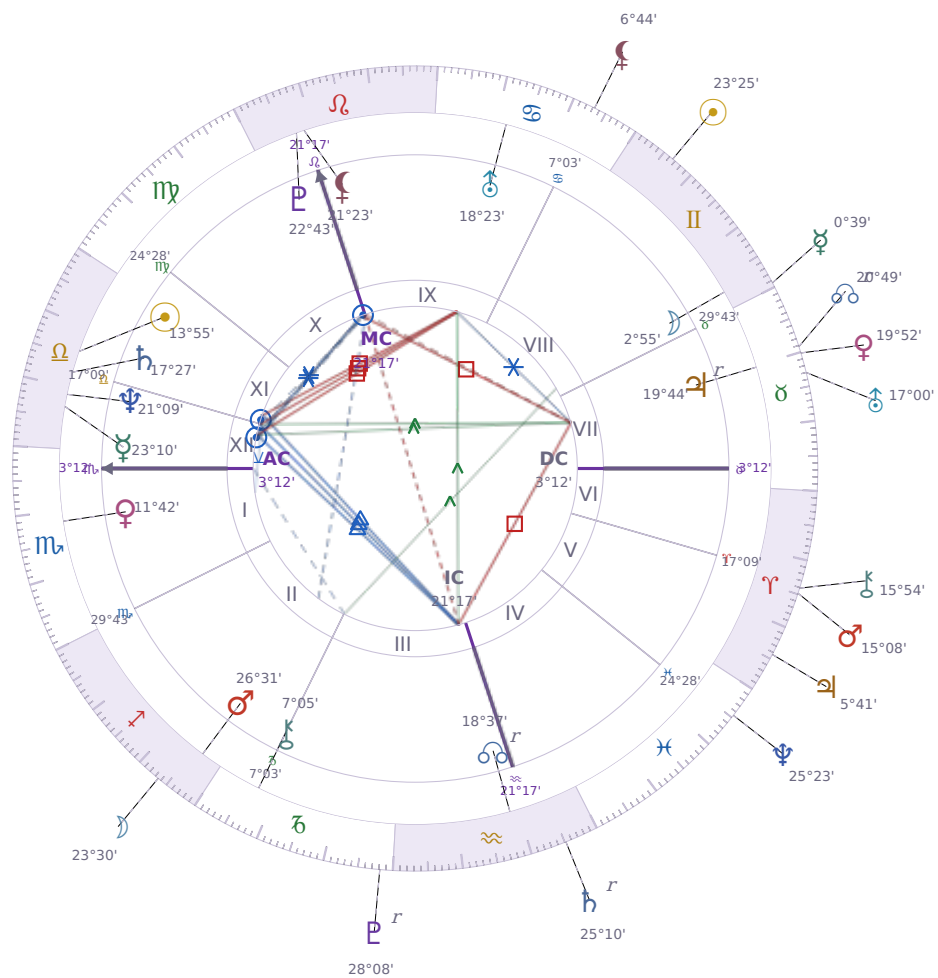

DAILY PERSONAL HOROSCOPE

Vladimir Putin

President of Russia (2000–2008; since 2012)

♎ Libra October 7, 1952 09:30 Saint Petersburg

Tuesday, 14 June 2022

TRANSITS FOR TODAY

☉ Sun	in ♊ Gemini	23°25'42"
☾ Moon	in ♏ Sagittarius	23°30'35"
☿ Mercury	in ♊ Gemini	0°39'44"
♀ Venus	in ♉ Taurus	19°52'56"
♂ Mars	in ♈ Aries	15°08'41"
♃ Jupiter	in ♈ Aries	5°41'18"
♄ Saturn	in ♒ Aquarius Rx	25°10'42"

♅ Uranus	in ♉ Taurus	17°00'00"
♆ Neptune	in ♋ Pisces	25°23'27"
♇ Pluto	in ♑ Capricorn Rx	28°08'30"
♁ Chiron	in ♈ Aries	15°54'37"
♊ NNode	in ♉ Taurus Rx	20°49'12"
♁ Lilith	in ♋ Cancer	6°44'32"

NATAL PLANETS