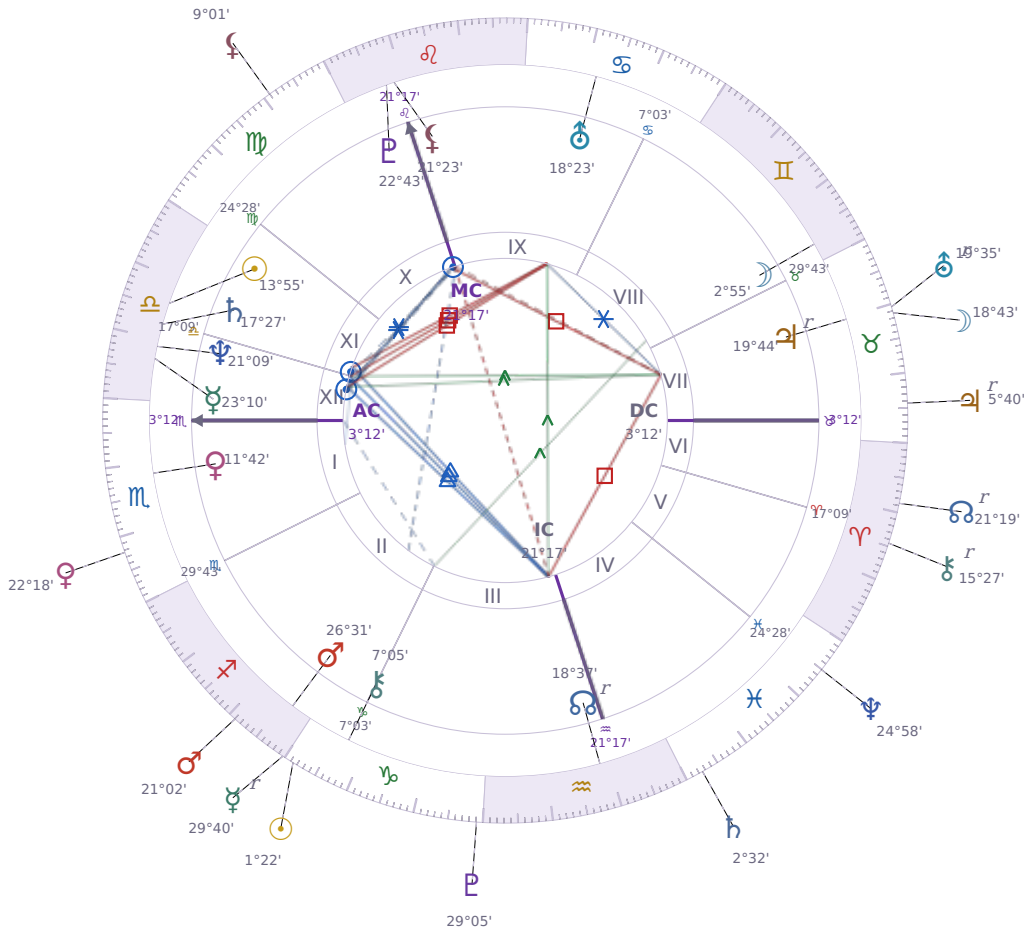

DAILY PERSONAL HOROSCOPE

Vladimir Putin

President of Russia (2000–2008; since 2012)

♎ Libra October 7, 1952 09:30 Saint Petersburg

Saturday, 23 December 2023

TRANSITS FOR TODAY

☉ Sun	in ♐ Sagittarius	1°22'50"
☾ Moon	in ♉ Taurus	18°43'19"
☿ Mercury	in ♏ Sagittarius Rx	29°40'22"
♀ Venus	in ♏ Scorpio	22°18'56"
♂ Mars	in ♏ Sagittarius	21°02'01"
♃ Jupiter	in ♉ Taurus Rx	5°40'52"
♄ Saturn	in ♋ Pisces	2°32'02"

♅ Uranus	in ♉ Taurus Rx	19°35'43"
♆ Neptune	in ♓ Pisces	24°58'19"
♇ Pluto	in ♑ Capricorn	29°06'00"
♁ Chiron	in ♈ Aries Rx	15°27'28"
♋ NNode	in ♈ Aries Rx	21°19'36"
♁ Lilith	in ♍ Virgo	9°01'36"

NATAL PLANETS

KEY DATE

☿ Mercury enters ♐ Sagittarius

Mercury in *Sagittarius* brings **direct, blunt communication** — people say what they think without much filtering, which can clear the air or create awkward moments depending on who's listening. At work and in conversations, you'll notice **big-picture talk** taking over, with less patience for small details or nitpicking, so getting agreements in writing becomes more important. *Sagittarius* also pushes curiosity and debate, so **arguments stay friendly** longer than usual, even when people disagree strongly.