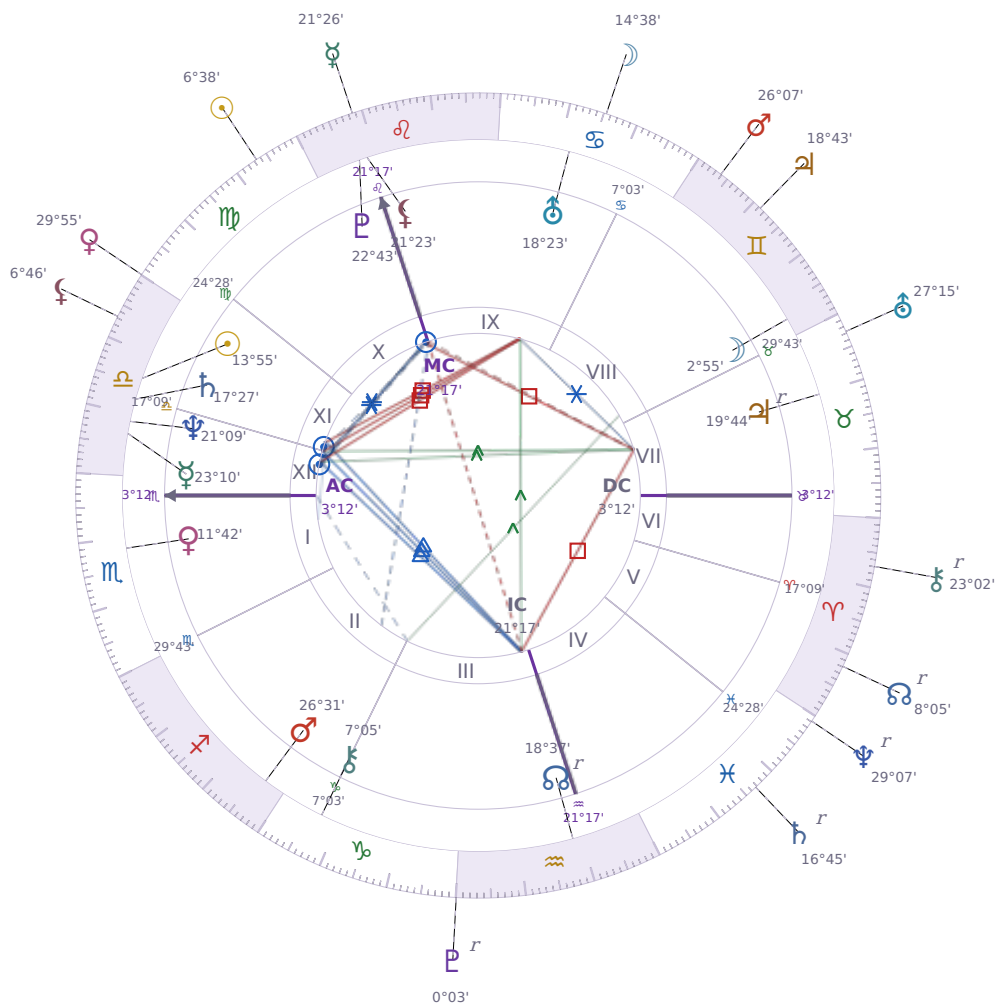

DAILY PERSONAL HOROSCOPE

## Vladimir Putin

President of Russia (2000–2008; since 2012)

♎ Libra October 7, 1952 09:30 Saint Petersburg

**Thursday, 29 August 2024**

TRANSITS FOR TODAY

☉ Sun	in ♍ Virgo	6°38'14"
☾ Moon	in ♋ Cancer	14°38'54"
☿ Mercury	in ♌ Leo	21°26'04"
♀ Venus	in ♍ Virgo	29°55'47"
♂ Mars	in ♊ Gemini	26°07'34"
♃ Jupiter	in ♊ Gemini	18°43'43"
♄ Saturn	in ♓ Pisces Rx	16°45'52"

♅ Uranus	in ♉ Taurus	27°15'09"
♆ Neptune	in ♋ Pisces Rx	29°07'04"
♇ Pluto	in ♒ Aquarius Rx	0°03'38"
♁ Chiron	in ♈ Aries Rx	23°02'45"
♊ NNode	in ♈ Aries Rx	8°05'23"
♁ Lilith	in ♎ Libra	6°46'09"