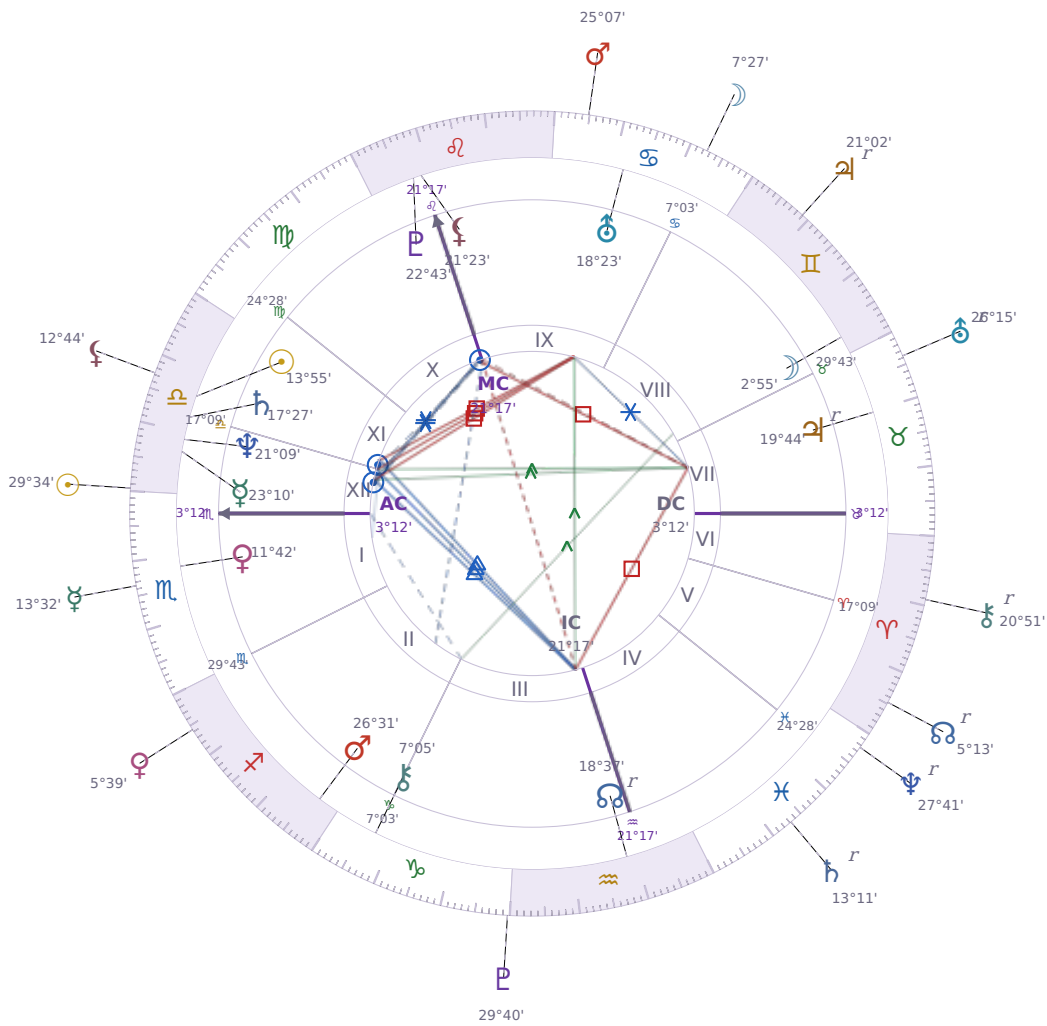

DAILY PERSONAL HOROSCOPE

## Vladimir Putin

President of Russia (2000–2008; since 2012)

♎ Libra October 7, 1952 09:30 Saint Petersburg

**Tuesday, 22 October 2024**

## KEY TRANSIT FACTORS