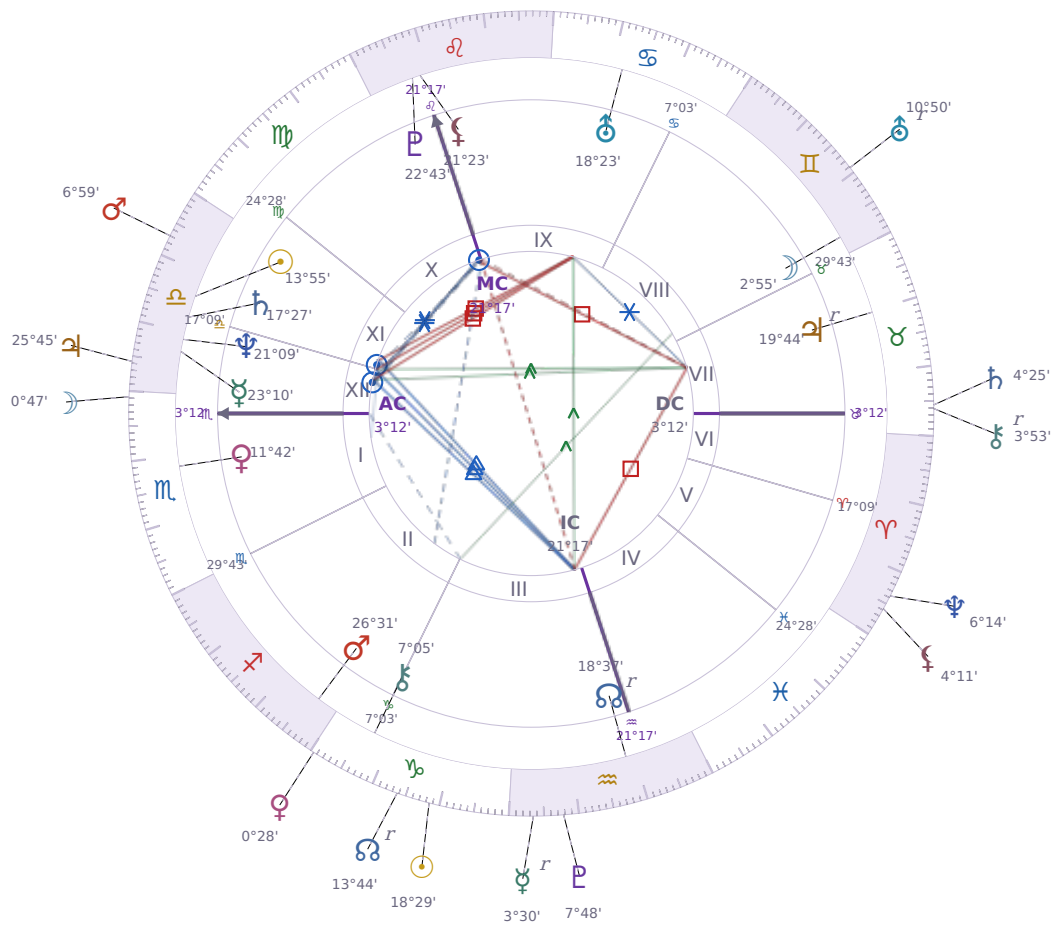

DAILY PERSONAL HOROSCOPE

Vladimir Putin

President of Russia (2000–2008; since 2012)

♎ Libra October 7, 1952 09:30 Saint Petersburg

Monday, 8 January 2029

TRANSITS FOR TODAY

☉ Sun	in ♑ Capricorn	18°29'41"
☾ Moon	in ♏ Scorpio	0°47'58"
☿ Mercury	in ♒ Aquarius Rx	3°30'08"
♀ Venus	in ♑ Capricorn	0°28'53"
♂ Mars	in ♎ Libra	6°59'30"
♃ Jupiter	in ♎ Libra	25°45'37"
♄ Saturn	in ♉ Taurus	4°25'29"

♅ Uranus	in ♊ Gemini Rx	10°50'30"
♆ Neptune	in ♈ Aries	6°14'23"
♇ Pluto	in ♒ Aquarius	7°48'28"
♁ Chiron	in ♉ Taurus Rx	3°53'48"
♋ NNode	in ♑ Capricorn Rx	13°44'22"
♁ Lilith	in ♈ Aries	4°11'49"

NATAL PLANETS

KEY DATE

♀ Venus enters ♑ Capricorn

Venus in Capricorn makes people **slower to commit** but more serious once they do—you notice yourself caring less about flashy romance and more about whether someone actually shows up. At work and in friendships, this transit brings **direct conversations** about what you actually want instead of hinting around, and people generally respect the honesty. Money matters get **practical attention** too, so you're more likely to check your budget, delay impulse buys, and think about long-term value rather than what feels good right now.