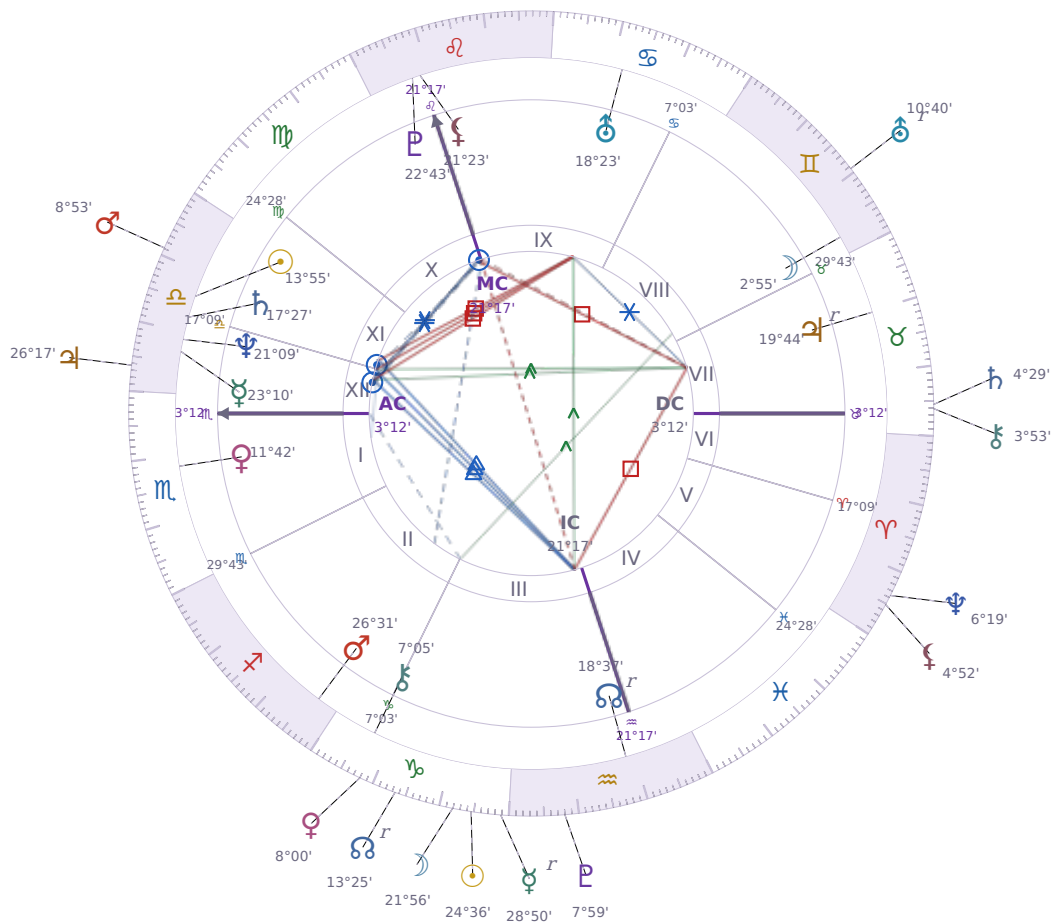

DAILY PERSONAL HOROSCOPE

Vladimir Putin

President of Russia (2000–2008; since 2012)

♎ Libra October 7, 1952 09:30 Saint Petersburg

Sunday, 14 January 2029

TRANSITS FOR TODAY

☉ Sun	in ♑ Capricorn	24°36'35"
☾ Moon	in ♑ Capricorn	21°56'22"
☿ Mercury	in ♑ Capricorn Rx	28°50'37"
♀ Venus	in ♑ Capricorn	8°00'18"
♂ Mars	in ♎ Libra	8°53'49"
♃ Jupiter	in ♎ Libra	26°17'50"
♄ Saturn	in ♉ Taurus	4°29'32"

♅ Uranus	in ♊ Gemini Rx	10°40'05"
♆ Neptune	in ♈ Aries	6°19'39"
♇ Pluto	in ♒ Aquarius	7°59'24"
♁ Chiron	in ♉ Taurus	3°53'11"
♁ NNode	in ♑ Capricorn Rx	13°25'19"
♁ Lilith	in ♈ Aries	4°52'09"

NATAL PLANETS

☉ Sun	in ♎ Libra	13°55'44"	XI
☾ Moon	in ♊ Gemini	2°55'15"	VIII
☿ Mercury	in ♎ Libra	23°10'29"	XII
♀ Venus	in ♏ Scorpio	11°42'16"	I
♂ Mars	in ♐ Sagittarius	26°31'11"	II
♃ Jupiter	in ♉ Taurus	19°44'58"	VII Rx
♄ Saturn	in ♎ Libra	17°27'24"	XII
♅ Uranus	in ♋ Cancer	18°23'50"	IX
♆ Neptune	in ♎ Libra	21°09'49"	XII
♇ Pluto	in ♌ Leo	22°43'04"	X
♁ Chiron	in ♑ Capricorn	7°05'27"	III
♁ North Node	in ♒ Aquarius	18°37'06"	III Rx
♁ Lilith	in ♌ Leo	21°23'01"	X

KEY DATE

☿ Mercury enters ♑ Capricorn

Mercury entering *Capricorn* shifts how you talk and think toward **practical results** — you'll notice yourself cutting out small talk and focusing on what actually matters at work or in conversations. People around you tend to **respect the directness** more during this time, even if your words feel plainer than usual, because *Capricorn* makes communication **efficient and honest**. At work especially, **planning and problem-solving** feel sharper; *Mercury* here rewards you for thinking several steps ahead instead of reacting on the spot.