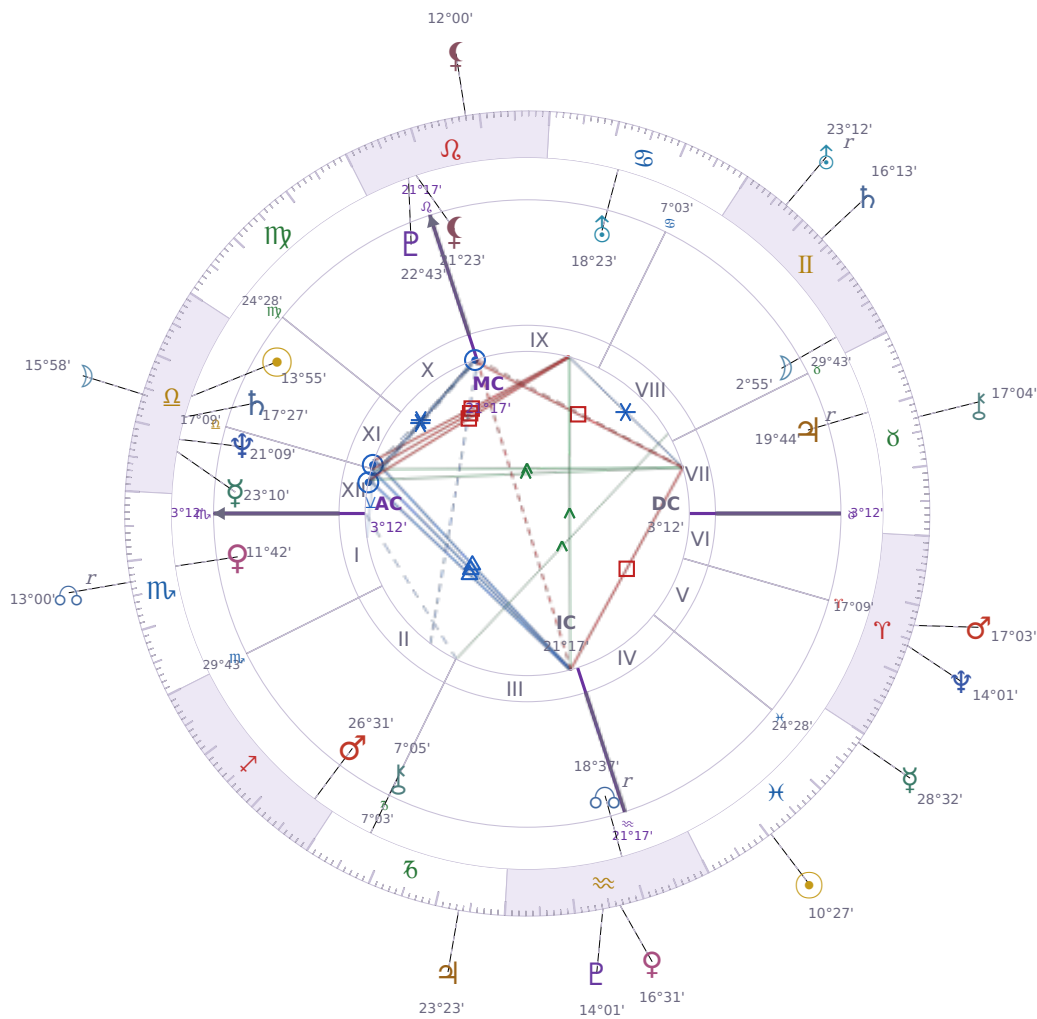

DAILY PERSONAL HOROSCOPE

Vladimir Putin

President of Russia (2000–2008; since 2012)

♎ Libra October 7, 1952 09:30 Saint Petersburg

Sunday, 29 February 2032

TRANSITS FOR TODAY

☉ Sun	in ♋ Pisces	10°27'34"
☾ Moon	in ♎ Libra	15°58'26"
☿ Mercury	in ♋ Pisces	28°32'44"
♀ Venus	in ♒ Aquarius	16°31'32"
♂ Mars	in ♈ Aries	17°03'45"
♃ Jupiter	in ♑ Capricorn	23°23'23"
♄ Saturn	in ♊ Gemini	16°13'28"

♅ Uranus	in ♊ Gemini	Rx	23°12'02"
♆ Neptune	in ♈ Aries		14°01'38"
♇ Pluto	in ♒ Aquarius		14°01'36"
♁ Chiron	in ♉ Taurus		17°04'47"
♋ NNode	in ♏ Scorpio	Rx	13°00'01"
♁ Lilith	in ♌ Leo		12°00'32"

NATAL PLANETS

☉ Sun	in ♎ Libra		13°55'44"	XI
☾ Moon	in ♊ Gemini		2°55'15"	VIII
☿ Mercury	in ♎ Libra		23°10'29"	XII
♀ Venus	in ♏ Scorpio		11°42'16"	I
♂ Mars	in ♐ Sagittarius		26°31'11"	II
♃ Jupiter	in ♉ Taurus		19°44'58"	VII Rx
♄ Saturn	in ♎ Libra		17°27'24"	XII
♅ Uranus	in ♋ Cancer		18°23'50"	IX
♆ Neptune	in ♎ Libra		21°09'49"	XII
♇ Pluto	in ♌ Leo		22°43'04"	X
♁ Chiron	in ♑ Capricorn		7°05'27"	III
♋ North Node	in ♒ Aquarius		18°37'06"	III Rx
♁ Lilith	in ♌ Leo		21°23'01"	X

KEY TRANSIT FACTORS

♄ Saturn △ Trine ♋ natal NNode ★

Over the coming weeks, you find it easier to **follow through on decisions that matter to you** without second-guessing or getting distracted. *Saturn* trine your *North Node* gives you a practical calm that lets you build on what you've already started, one step at a time. People around you notice you're more reliable right now, and that steadiness actually opens doors instead of closing them.