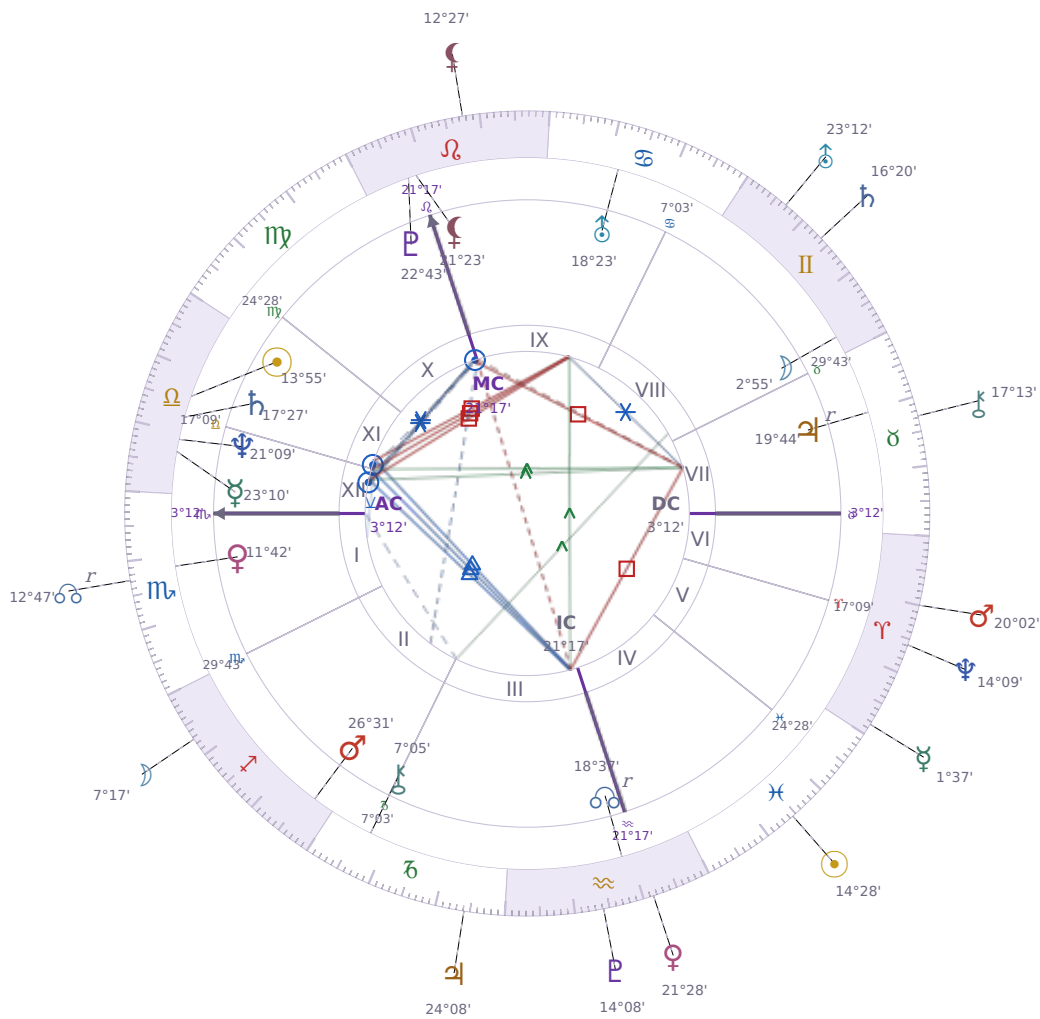

DAILY PERSONAL HOROSCOPE

Vladimir Putin

President of Russia (2000–2008; since 2012)

♎ Libra October 7, 1952 09:30 Saint Petersburg

Thursday, 4 March 2032

TRANSITS FOR TODAY

|           |                  |           |
|-----------|------------------|-----------|
| ☉ Sun     | in ♋ Pisces      | 14°28'16" |
| ☾ Moon    | in ♋ Sagittarius | 7°17'28"  |
| ☿ Mercury | in ♋ Aries       | 1°37'09"  |
| ♀ Venus   | in ♋ Aquarius    | 21°28'48" |
| ♂ Mars    | in ♋ Aries       | 20°02'03" |
| ♃ Jupiter | in ♋ Capricorn   | 24°08'57" |
| ♄ Saturn  | in ♋ Gemini      | 16°20'17" |

|           |                 |           |
|-----------|-----------------|-----------|
| ♅ Uranus  | in ♊ Gemini     | 23°12'20" |
| ♆ Neptune | in ♈ Aries      | 14°09'36" |
| ♇ Pluto   | in ♒ Aquarius   | 14°08'14" |
| ♁ Chiron  | in ♉ Taurus     | 17°13'31" |
| ♁ NNode   | in ♏ Scorpio Rx | 12°47'19" |
| ♁ Lilith  | in ♌ Leo        | 12°27'26" |

## NATAL PLANETS

|              |                  |           |        |
|--------------|------------------|-----------|--------|
| ☉ Sun        | in ♎ Libra       | 13°55'44" | XI     |
| ☾ Moon       | in ♊ Gemini      | 2°55'15"  | VIII   |
| ☿ Mercury    | in ♎ Libra       | 23°10'29" | XII    |
| ♀ Venus      | in ♏ Scorpio     | 11°42'16" | I      |
| ♂ Mars       | in ♐ Sagittarius | 26°31'11" | II     |
| ♃ Jupiter    | in ♉ Taurus      | 19°44'58" | VII Rx |
| ♄ Saturn     | in ♎ Libra       | 17°27'24" | XII    |
| ♅ Uranus     | in ♋ Cancer      | 18°23'50" | IX     |
| ♆ Neptune    | in ♎ Libra       | 21°09'49" | XII    |
| ♇ Pluto      | in ♌ Leo         | 22°43'04" | X      |
| ♁ Chiron     | in ♐ Capricorn   | 7°05'27"  | III    |
| ♁ North Node | in ♒ Aquarius    | 18°37'06" | III Rx |
| ♁ Lilith     | in ♌ Leo         | 21°23'01" | X      |

## KEY TRANSIT FACTORS