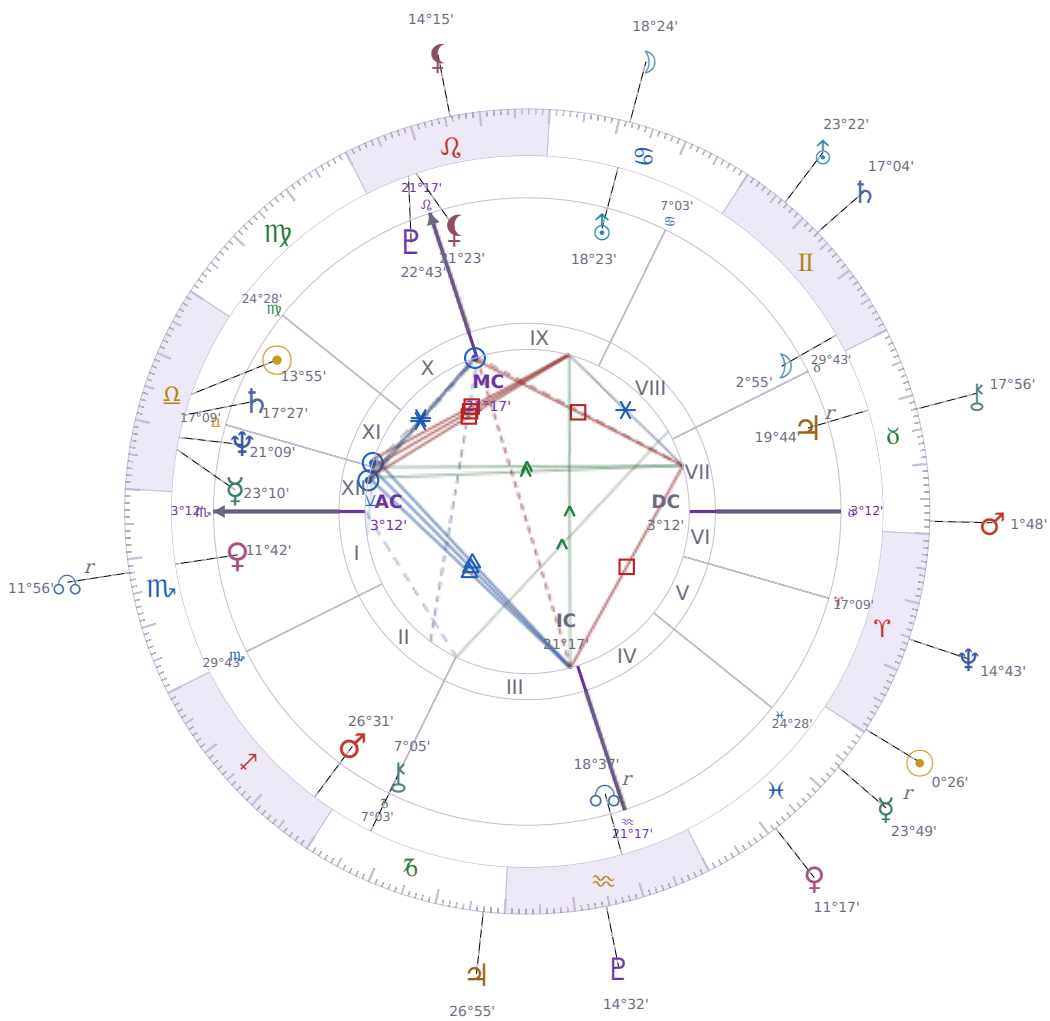

DAILY PERSONAL HOROSCOPE

Vladimir Putin

President of Russia (2000–2008; since 2012)

♎ Libra October 7, 1952 09:30 Saint Petersburg

Saturday, 20 March 2032

TRANSITS FOR TODAY

☉ Sun	in ♈ Aries	0°26'25"
☾ Moon	in ♋ Cancer	18°24'40"
☿ Mercury	in ♋ Pisces Rx	23°49'28"
♀ Venus	in ♋ Pisces	11°17'41"
♂ Mars	in ♉ Taurus	1°48'33"
♃ Jupiter	in ♐ Capricorn	26°56'00"
♄ Saturn	in ♊ Gemini	17°04'30"

♅ Uranus	in ♊ Gemini	23°22'09"
♆ Neptune	in ♈ Aries	14°43'42"
♇ Pluto	in ♒ Aquarius	14°32'27"
♁ Chiron	in ♉ Taurus	17°56'18"
♁ NNode	in ♏ Scorpio Rx	11°56'28"
♁ Lilith	in ♌ Leo	14°15'00"

NATAL PLANETS

☉ Sun	in ♎ Libra	13°55'44"	XI
☾ Moon	in ♊ Gemini	2°55'15"	VIII
☿ Mercury	in ♎ Libra	23°10'29"	XII
♀ Venus	in ♏ Scorpio	11°42'16"	I
♂ Mars	in ♐ Sagittarius	26°31'11"	II
♃ Jupiter	in ♉ Taurus	19°44'58"	VII Rx
♄ Saturn	in ♎ Libra	17°27'24"	XII
♅ Uranus	in ♋ Cancer	18°23'50"	IX
♆ Neptune	in ♎ Libra	21°09'49"	XII
♇ Pluto	in ♌ Leo	22°43'04"	X
♁ Chiron	in ♑ Capricorn	7°05'27"	III
♁ North Node	in ♒ Aquarius	18°37'06"	III Rx
♁ Lilith	in ♌ Leo	21°23'01"	X

KEY DATE

☉ Sun enters ♈ Aries

Sun in *Aries* brings **direct energy** that makes people more willing to **speak up** and take action without overthinking. At work and in relationships, you'll notice others become **more competitive** and eager to **push forward** with new projects or ideas, sometimes stepping on toes in the rush. This transit typically lasts about four weeks and leaves people feeling **impatient with delays**, so projects that moved slowly before now either speed up or hit friction with people who want faster results.

Saturday · ♄ Saturn

Colors: Violet

Stone: Obsidian

Number: 8