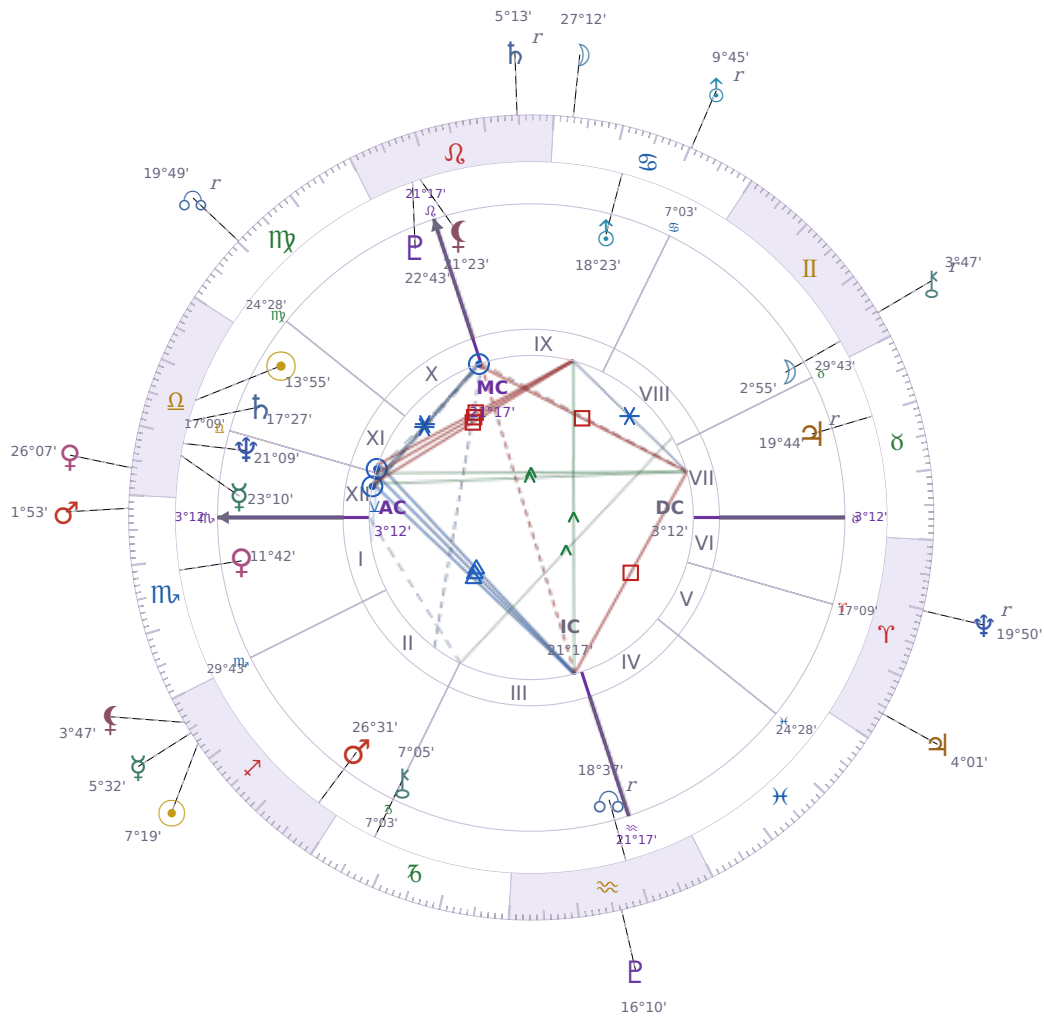

DAILY PERSONAL HOROSCOPE

Vladimir Putin

President of Russia (2000–2008; since 2012)

♎ Libra October 7, 1952 09:30 Saint Petersburg

Wednesday, 29 November 2034

TRANSITS FOR TODAY

☉ Sun	in ♏ Sagittarius	7°19'37"
☾ Moon	in ♋ Cancer	27°12'31"
☿ Mercury	in ♏ Sagittarius	5°32'11"
♀ Venus	in ♎ Libra	26°07'07"
♂ Mars	in ♏ Sagittarius	1°53'08"
♃ Jupiter	in ♈ Aries	4°01'16"
♄ Saturn	in ♌ Leo Rx	5°13'03"

♅ Uranus	in	♋ Cancer Rx	9°45'49"
♆ Neptune	in	♈ Aries Rx	19°50'00"
♇ Pluto	in	♒ Aquarius	16°10'07"
♁ Chiron	in	♊ Gemini Rx	3°47'31"
♁ NNode	in	♍ Virgo Rx	19°49'49"
♁ Lilith	in	♐ Sagittarius	3°47'45"

NATAL PLANETS

KEY DATE

♃ Jupiter stations Direct

Jupiter turning **direct again** means opportunities and decisions that felt stuck or unclear over the past months can finally move ahead with real momentum. What becomes **clearer now** is whether plans, applications, or deals are actually going to work — delays lift and you get actual answers instead of waiting. **Growth starts moving** in the areas where *Jupiter* sits in your chart, so watch for openings in money, work, relationships, or learning that were on pause during the retrograde.

KEY TRANSIT FACTORS

♆ Neptune ☐ Square ♁ natal Uranus ★

You feel torn between wanting to break free from something and being unable to see clearly what needs to change. Your impulse to rebel clashes with confusion about which direction actually makes sense, leaving you **restless and indecisive**. Over the coming weeks, small frustrations can pile up as you second-guess decisions you thought were final.