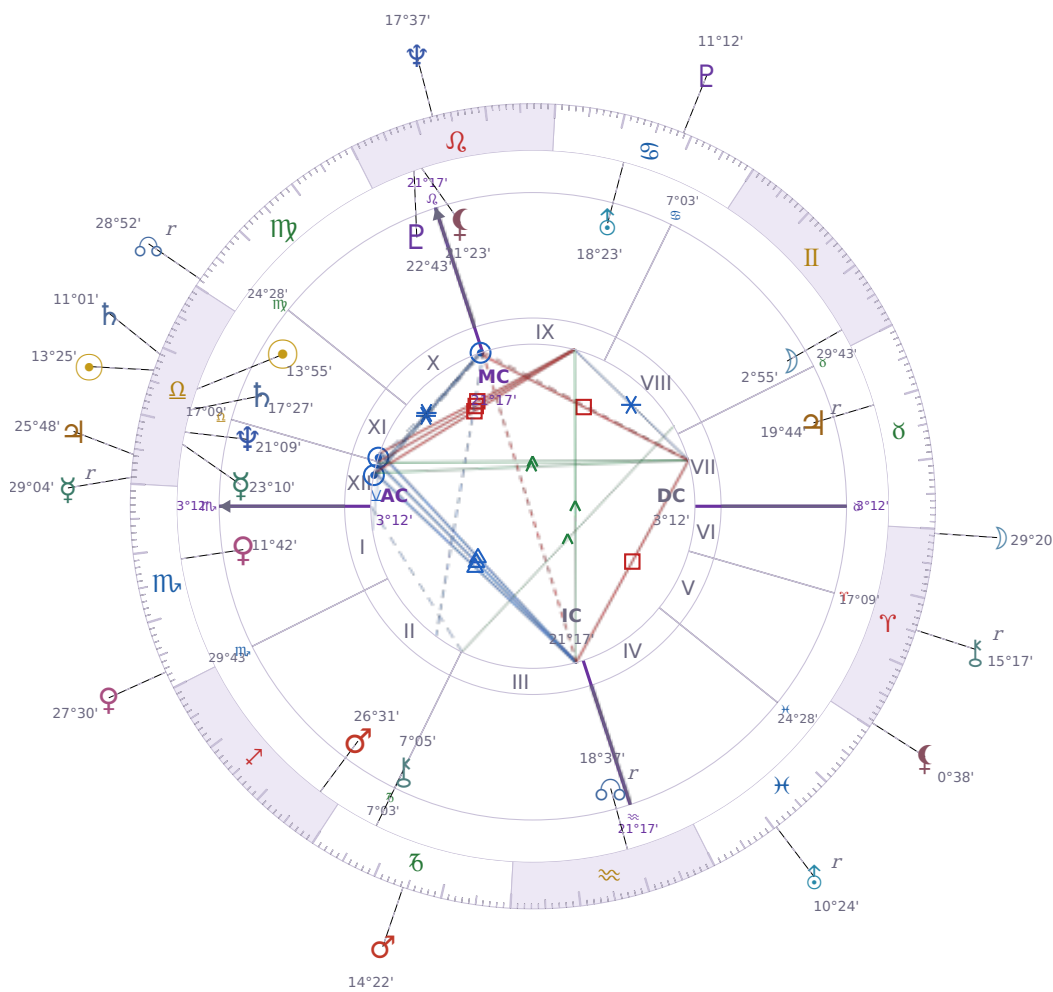

SOLAR RETURN

Vladimir Putin

President of Russia (2000–2008; since 2012)

♎ Libra October 7, 1952 09:30 Saint Petersburg

7 October 1922 · 12:07 (10:07 UTC) · Saint Petersburg

Solar ASC ♐ Sagittarius · MC ♎ Libra

NATAL PLANETS

☉ Sun	in	♎	Libra	13°55'
☾ Moon	in	♊	Gemini	2°55'
☿ Mercury	in	♎	Libra	23°10'
♀ Venus	in	♏	Scorpio	11°42'
♂ Mars	in	♐	Sagittarius	26°31'
♃ Jupiter	in	♉	Taurus	19°44'
♄ Saturn	in	♎	Libra	17°27'

SOLAR RETURN PLANETS

☉ Sun	in	♎	Libra	13°25'
☾ Moon	in	♈	Aries	29°20'
☿ Mercury	in	♎	Libra	Rx 29°04'
♀ Venus	in	♏	Scorpio	27°30'
♂ Mars	in	♐	Capricorn	14°22'
♃ Jupiter	in	♎	Libra	25°48'
♄ Saturn	in	♎	Libra	11°01'