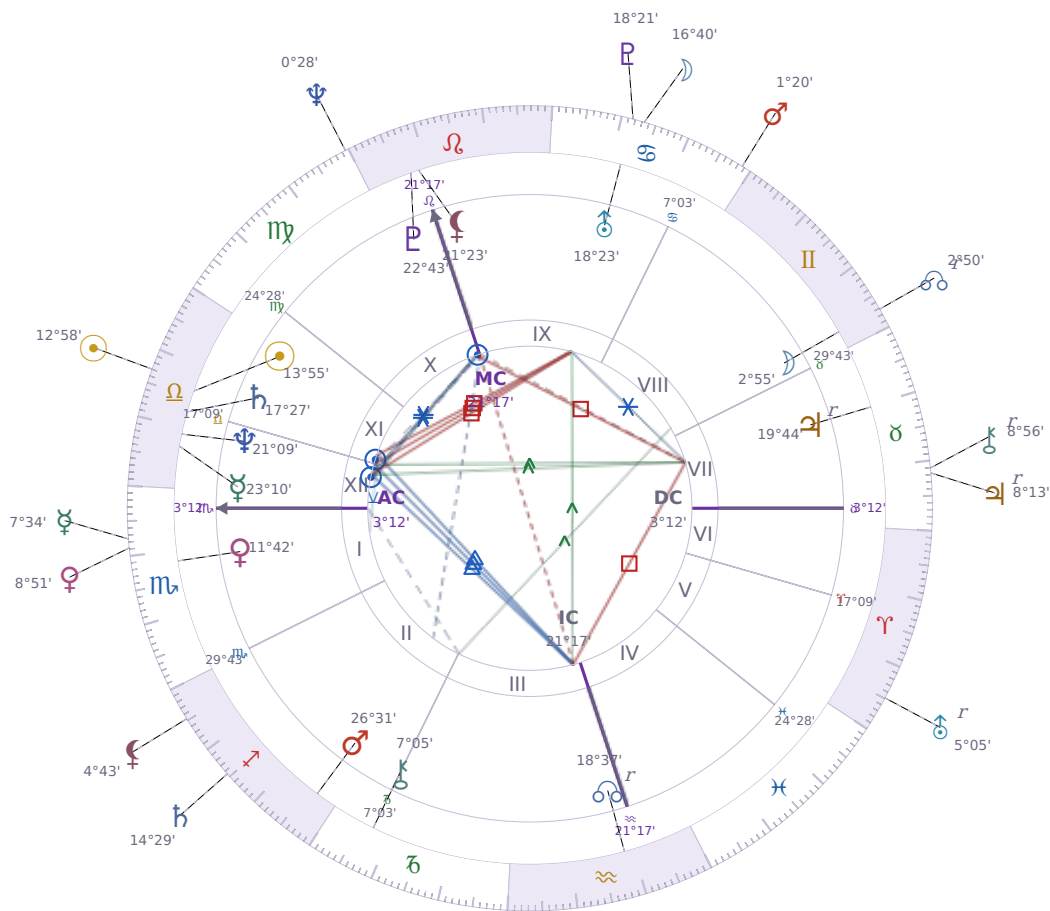

SOLAR RETURN

Vladimir Putin

President of Russia (2000–2008; since 2012)

♎ Libra October 7, 1952 09:30 Saint Petersburg

6 October 1928 · 23:08 (21:08 UTC) · Saint Petersburg

Solar ASC ♌ Leo · MC ♈ Aries

NATAL PLANETS

☉ Sun	in	♎	Libra	13°55'
☾ Moon	in	♊	Gemini	2°55'
☿ Mercury	in	♎	Libra	23°10'
♀ Venus	in	♏	Scorpio	11°42'
♂ Mars	in	♐	Sagittarius	26°31'
♃ Jupiter	in	♉	Taurus	19°44'
♄ Saturn	in	♎	Libra	17°27'

SOLAR RETURN PLANETS

☉ Sun	in	♎	Libra	12°58'
☾ Moon	in	♋	Cancer	16°40'
☿ Mercury	in	♏	Scorpio	7°34'
♀ Venus	in	♏	Scorpio	8°51'
♂ Mars	in	♋	Cancer	1°20'
♃ Jupiter	in	♉	Taurus	8°13' Rx
♄ Saturn	in	♐	Sagittarius	14°29'

♅ Uranus	in	♋ Cancer	18°23'	♅ Uranus	in	♈ Aries	Rx	5°05'
♆ Neptune	in	♎ Libra	21°09'	♆ Neptune	in	♍ Virgo		0°28'
♇ Pluto	in	♌ Leo	22°43'	♇ Pluto	in	♋ Cancer		18°21'
♁ Chiron	in	♑ Capricorn	7°05'	♁ Chiron	in	♉ Taurus	Rx	8°56'
♏ North Node	in	♒ Aquarius	18°37'	♏ NNode	in	♊ Gemini	Rx	2°50'
♁ Lilith	in	♌ Leo	21°23'	♁ Lilith	in	♏ Sagittarius		4°43'