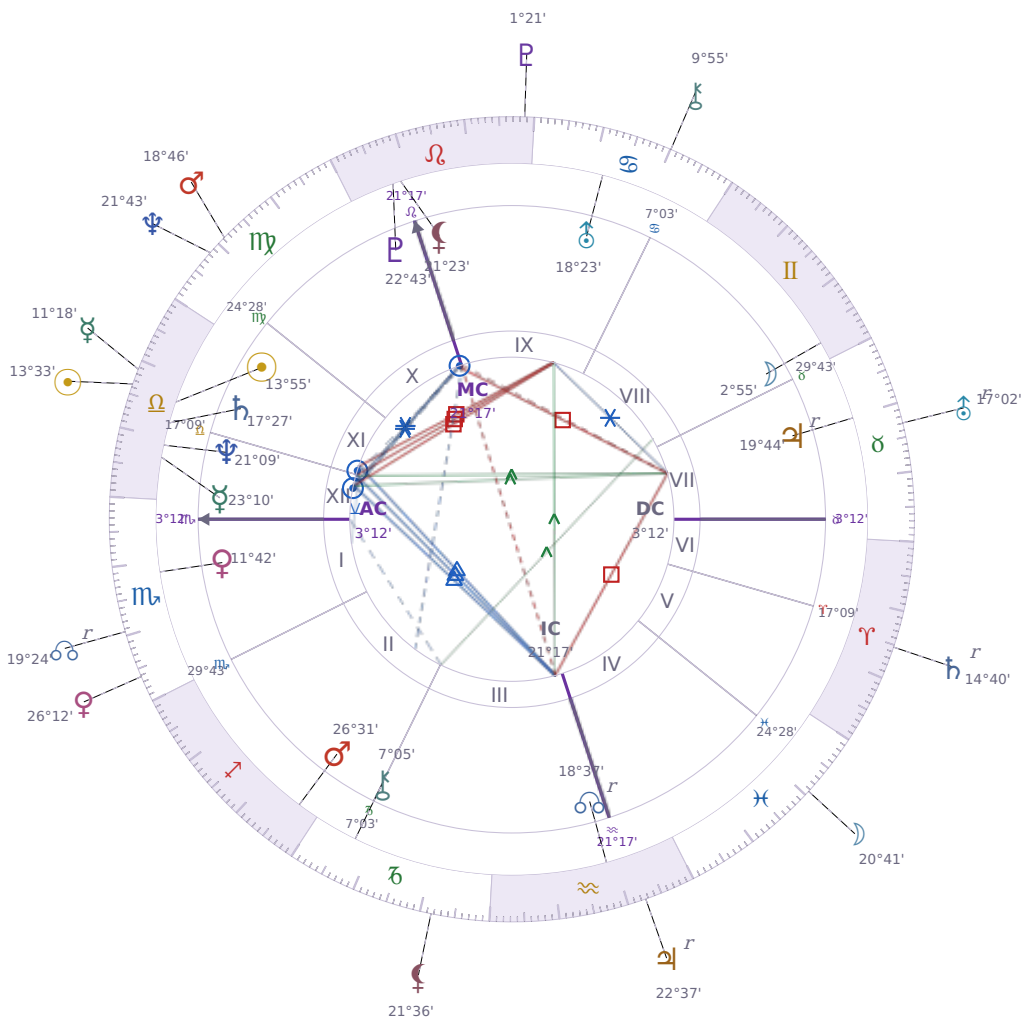

SOLAR RETURN

## Vladimir Putin

President of Russia (2000–2008; since 2012)

♎ Libra October 7, 1952 09:30 Saint Petersburg

### 7 October 1938 · 09:58 (06:58 UTC) · Saint Petersburg

Solar ASC ♏ Scorpio · MC ♌ Leo

**NATAL PLANETS**

☉ Sun	in	♎	Libra	13°55'
☾ Moon	in	♊	Gemini	2°55'
☿ Mercury	in	♎	Libra	23°10'
♀ Venus	in	♏	Scorpio	11°42'
♂ Mars	in	♐	Sagittarius	26°31'
♃ Jupiter	in	♉	Taurus	19°44'
♄ Saturn	in	♎	Libra	17°27'