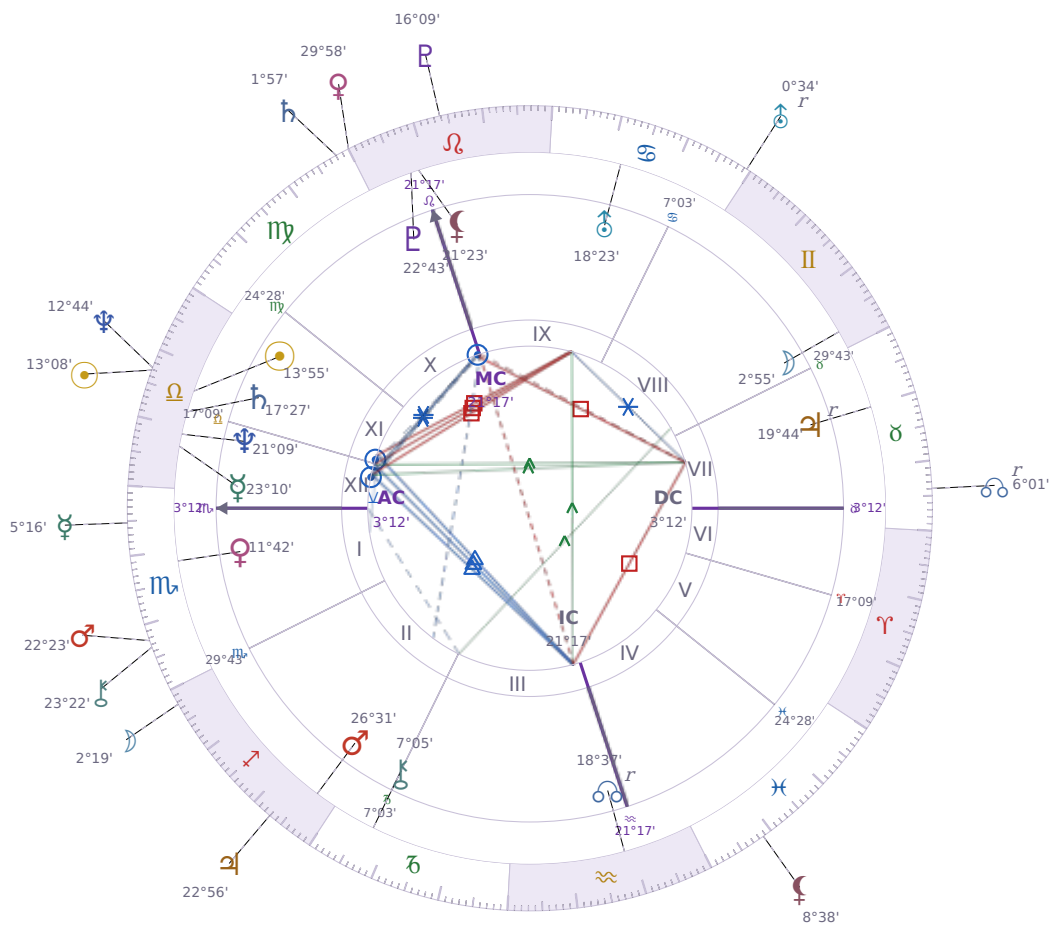

SOLAR RETURN

## Vladimir Putin

President of Russia (2000–2008; since 2012)

♎ Libra October 7, 1952 09:30 Saint Petersburg

### 6 October 1948 · 20:18 (17:18 UTC) · Saint Petersburg

Solar ASC ♊ Gemini · MC ♒ Aquarius