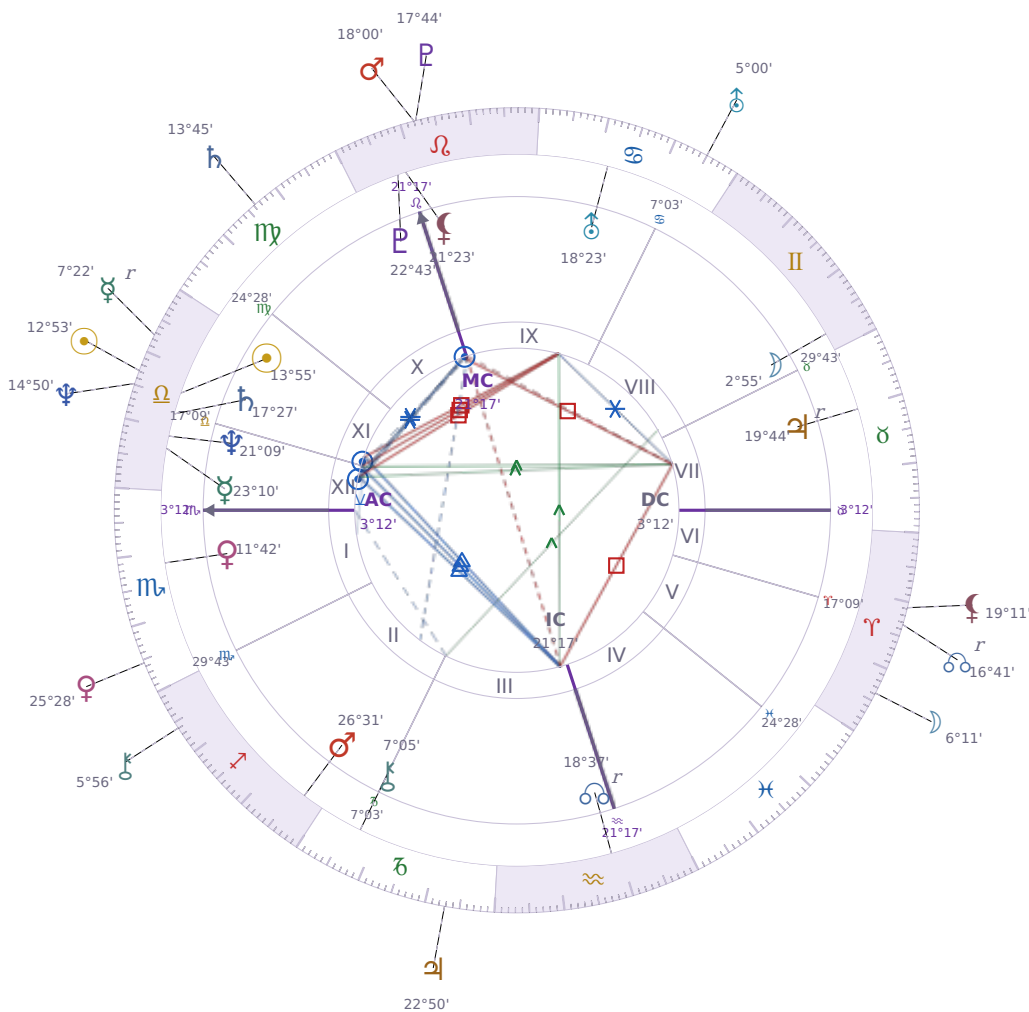

Stellar ✦ Omens

Your stars, decoded

stellarmomens.com

Solar Return 1949 · Generated Apr 22, 2026

SOLAR RETURN

Vladimir Putin

President of Russia (2000–2008; since 2012)

♎ Libra October 7, 1952 09:30 Saint Petersburg

7 October 1949 · 02:08 (23:08 UTC) · Saint Petersburg

Solar ASC ♌ Leo · MC ♉ Taurus

NATAL PLANETS

☉ Sun	in	♎	Libra	13°55'
☾ Moon	in	♊	Gemini	2°55'
☿ Mercury	in	♎	Libra	23°10'
♀ Venus	in	♏	Scorpio	11°42'
♂ Mars	in	♐	Sagittarius	26°31'
♃ Jupiter	in	♉	Taurus	19°44'
♄ Saturn	in	♎	Libra	17°27'

SOLAR RETURN PLANETS

☉ Sun	in	♎	Libra	12°53'
☾ Moon	in	♈	Aries	6°11'
☿ Mercury	in	♎	Libra	Rx 7°22'
♀ Venus	in	♏	Scorpio	25°28'
♂ Mars	in	♌	Leo	18°00'
♃ Jupiter	in	♐	Capricorn	22°50'
♄ Saturn	in	♍	Virgo	13°45'