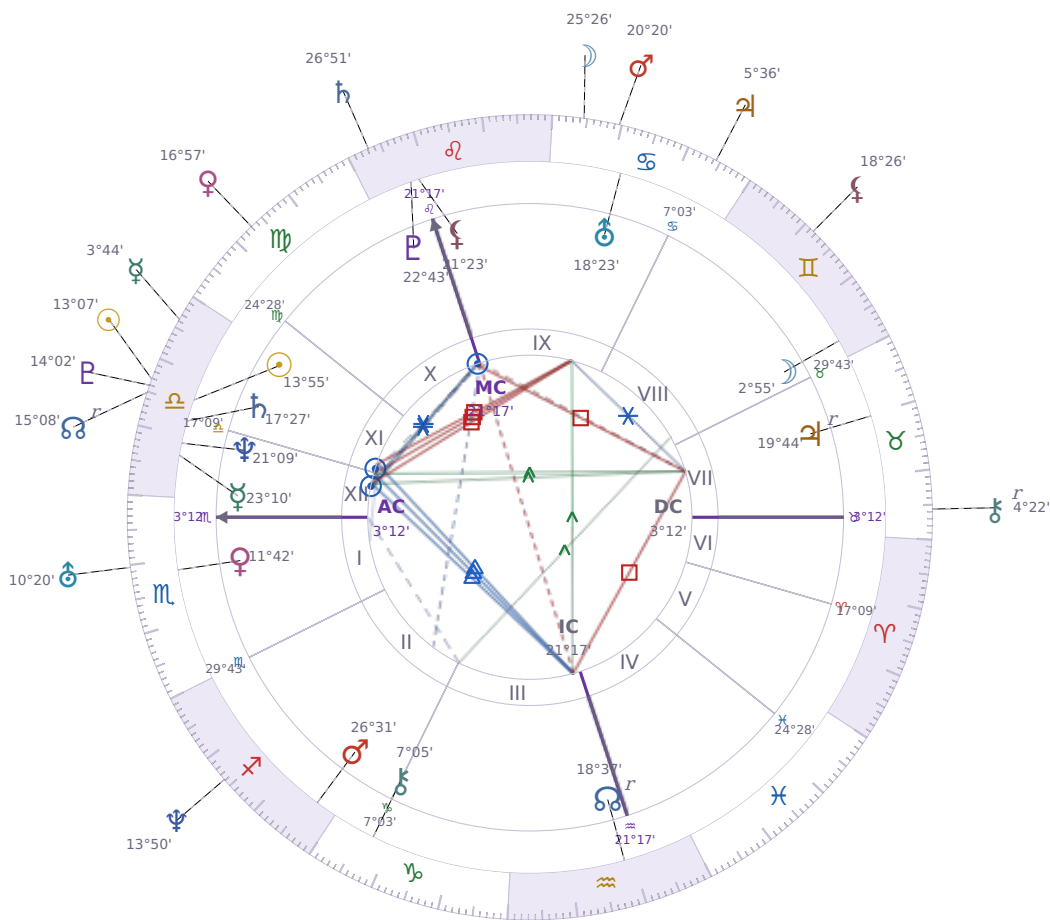

SOLAR RETURN

## Vladimir Putin

President of Russia (2000–2008; since 2012)

♎ Libra October 7, 1952 09:30 Saint Petersburg

**6 October 1977 · 20:41 (17:41 UTC) · Saint Petersburg**

Solar ASC ♊ Gemini · MC ♒ Aquarius

### NATAL PLANETS

☉ Sun	in	♎	Libra	13°55'
☾ Moon	in	♊	Gemini	2°55'
☿ Mercury	in	♎	Libra	23°10'
♀ Venus	in	♏	Scorpio	11°42'
♂ Mars	in	♐	Sagittarius	26°31'
♃ Jupiter	in	♉	Taurus	19°44'
♄ Saturn	in	♎	Libra	17°27'