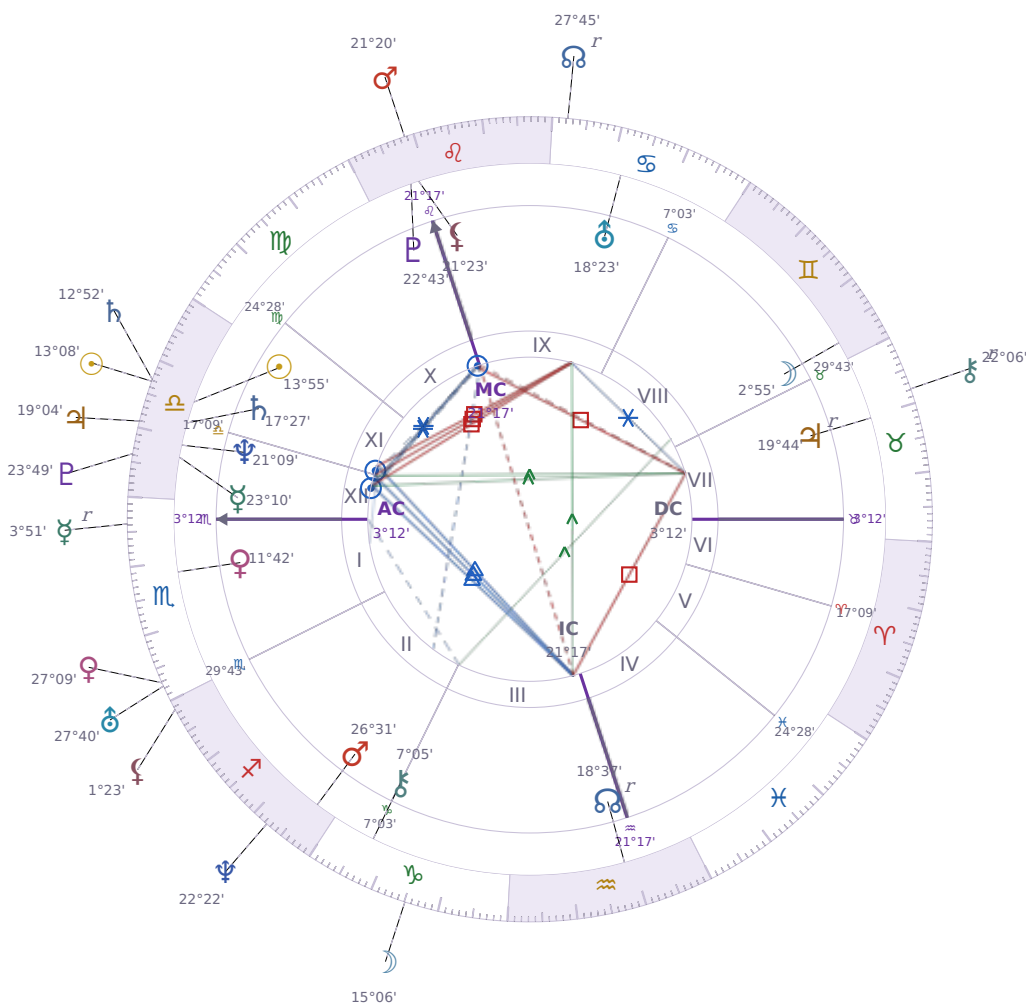

SOLAR RETURN

Vladimir Putin

President of Russia (2000–2008; since 2012)

♎ Libra October 7, 1952 09:30 Saint Petersburg

6 October 1981 · 20:06 (17:06 UTC) · Saint Petersburg

Solar ASC ♊ Gemini · MC ♒ Aquarius

NATAL PLANETS

☉ Sun	in	♎	Libra	13°55'
☾ Moon	in	♊	Gemini	2°55'
☿ Mercury	in	♎	Libra	23°10'
♀ Venus	in	♏	Scorpio	11°42'
♂ Mars	in	♐	Sagittarius	26°31'
♃ Jupiter	in	♉	Taurus	19°44'
♄ Saturn	in	♎	Libra	17°27'

SOLAR RETURN PLANETS

☉ Sun	in	♎	Libra	13°08'
☾ Moon	in	♑	Capricorn	15°06'
☿ Mercury	in	♏	Scorpio	Rx 3°51'
♀ Venus	in	♏	Scorpio	27°10'
♂ Mars	in	♌	Leo	21°20'
♃ Jupiter	in	♎	Libra	19°04'
♄ Saturn	in	♎	Libra	12°52'