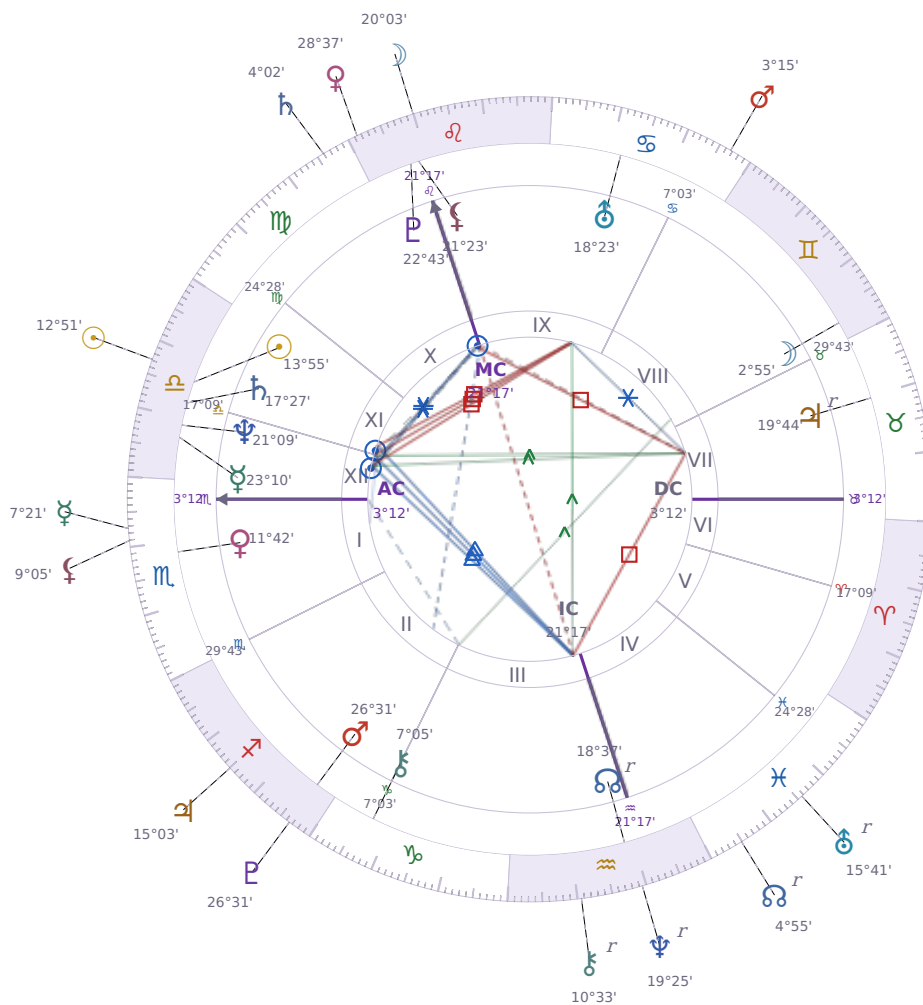

SOLAR RETURN

## Vladimir Putin

President of Russia (2000–2008; since 2012)

♎ Libra October 7, 1952 09:30 Saint Petersburg

### 7 October 2007 · 03:08 (23:08 UTC) · Saint Petersburg

Solar ASC ♌ Leo · MC ♉ Taurus

**NATAL PLANETS**

☉ Sun	in	♎	Libra	13°55'
☾ Moon	in	♊	Gemini	2°55'
☿ Mercury	in	♎	Libra	23°10'
♀ Venus	in	♏	Scorpio	11°42'
♂ Mars	in	♐	Sagittarius	26°31'
♃ Jupiter	in	♉	Taurus	19°44'
♄ Saturn	in	♎	Libra	17°27'