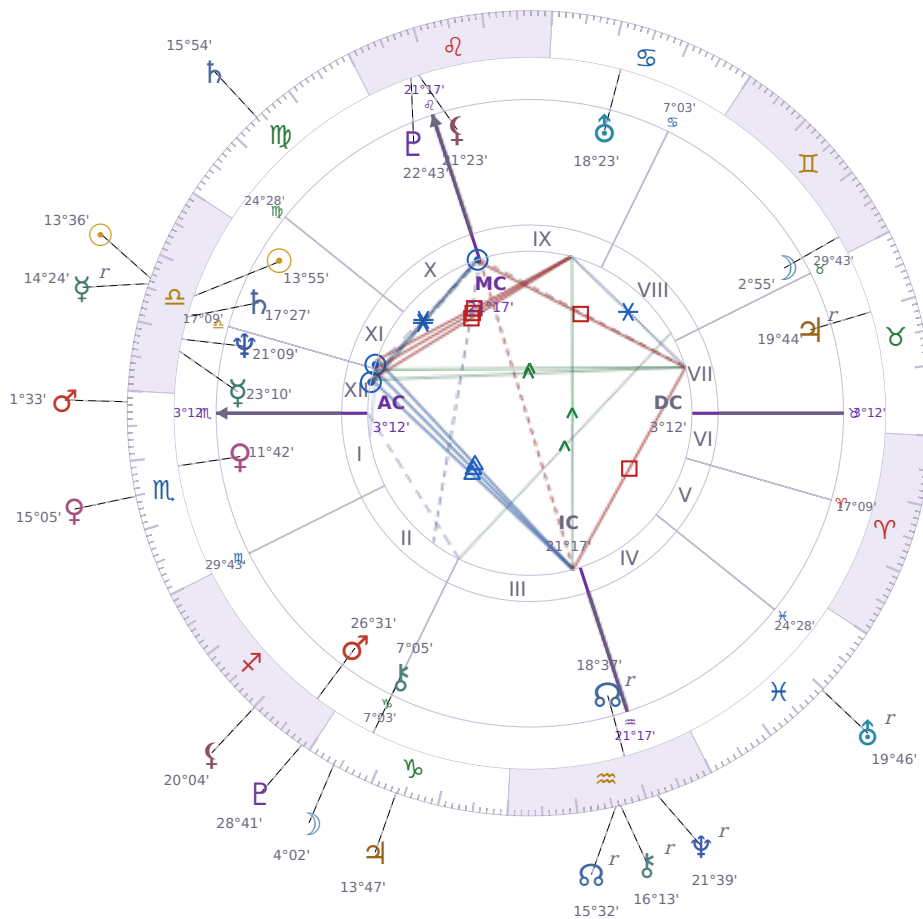

SOLAR RETURN

## Vladimir Putin

President of Russia (2000–2008; since 2012)

♎ Libra October 7, 1952 09:30 Saint Petersburg

**6 October 2008 · 08:53 (04:53 UTC) · Saint Petersburg**

Solar ASC ♎ Libra · MC ♋ Cancer

**NATAL PLANETS**

☉ Sun	in	♎	Libra	13°55'
☾ Moon	in	♊	Gemini	2°55'
☿ Mercury	in	♎	Libra	23°10'
♀ Venus	in	♏	Scorpio	11°42'
♂ Mars	in	♐	Sagittarius	26°31'
♃ Jupiter	in	♉	Taurus	19°44'
♄ Saturn	in	♎	Libra	17°27'

**SOLAR RETURN PLANETS**