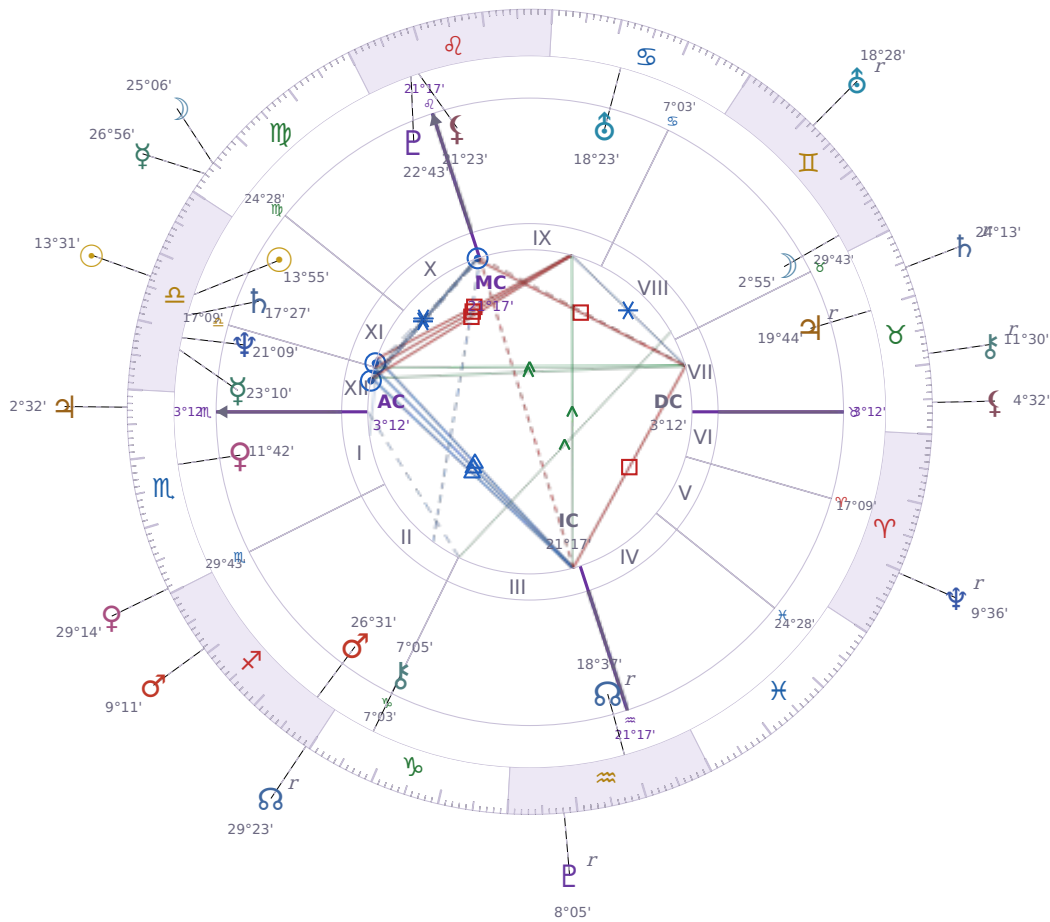

SOLAR RETURN

Vladimir Putin

President of Russia (2000–2008; since 2012)

♎ Libra October 7, 1952 09:30 Saint Petersburg

6 October 2029 · 09:55 (06:55 UTC) · Saint Petersburg

Solar ASC ♏ Scorpio · MC ♌ Leo

NATAL PLANETS

☉ Sun	in	♎	Libra	13°55'
☾ Moon	in	♊	Gemini	2°55'
☿ Mercury	in	♎	Libra	23°10'
♀ Venus	in	♏	Scorpio	11°42'
♂ Mars	in	♐	Sagittarius	26°31'
♃ Jupiter	in	♉	Taurus	19°44'
♄ Saturn	in	♎	Libra	17°27'
♅ Uranus	in	♋	Cancer	18°23'
♆ Neptune	in	♎	Libra	21°09'
♇ Pluto	in	♌	Leo	22°43'
♁ Chiron	in	♐	Capricorn	7°05'
♊ North Node	in	♈	Aquarius	18°37'
♎ Lilith	in	♌	Leo	21°23'